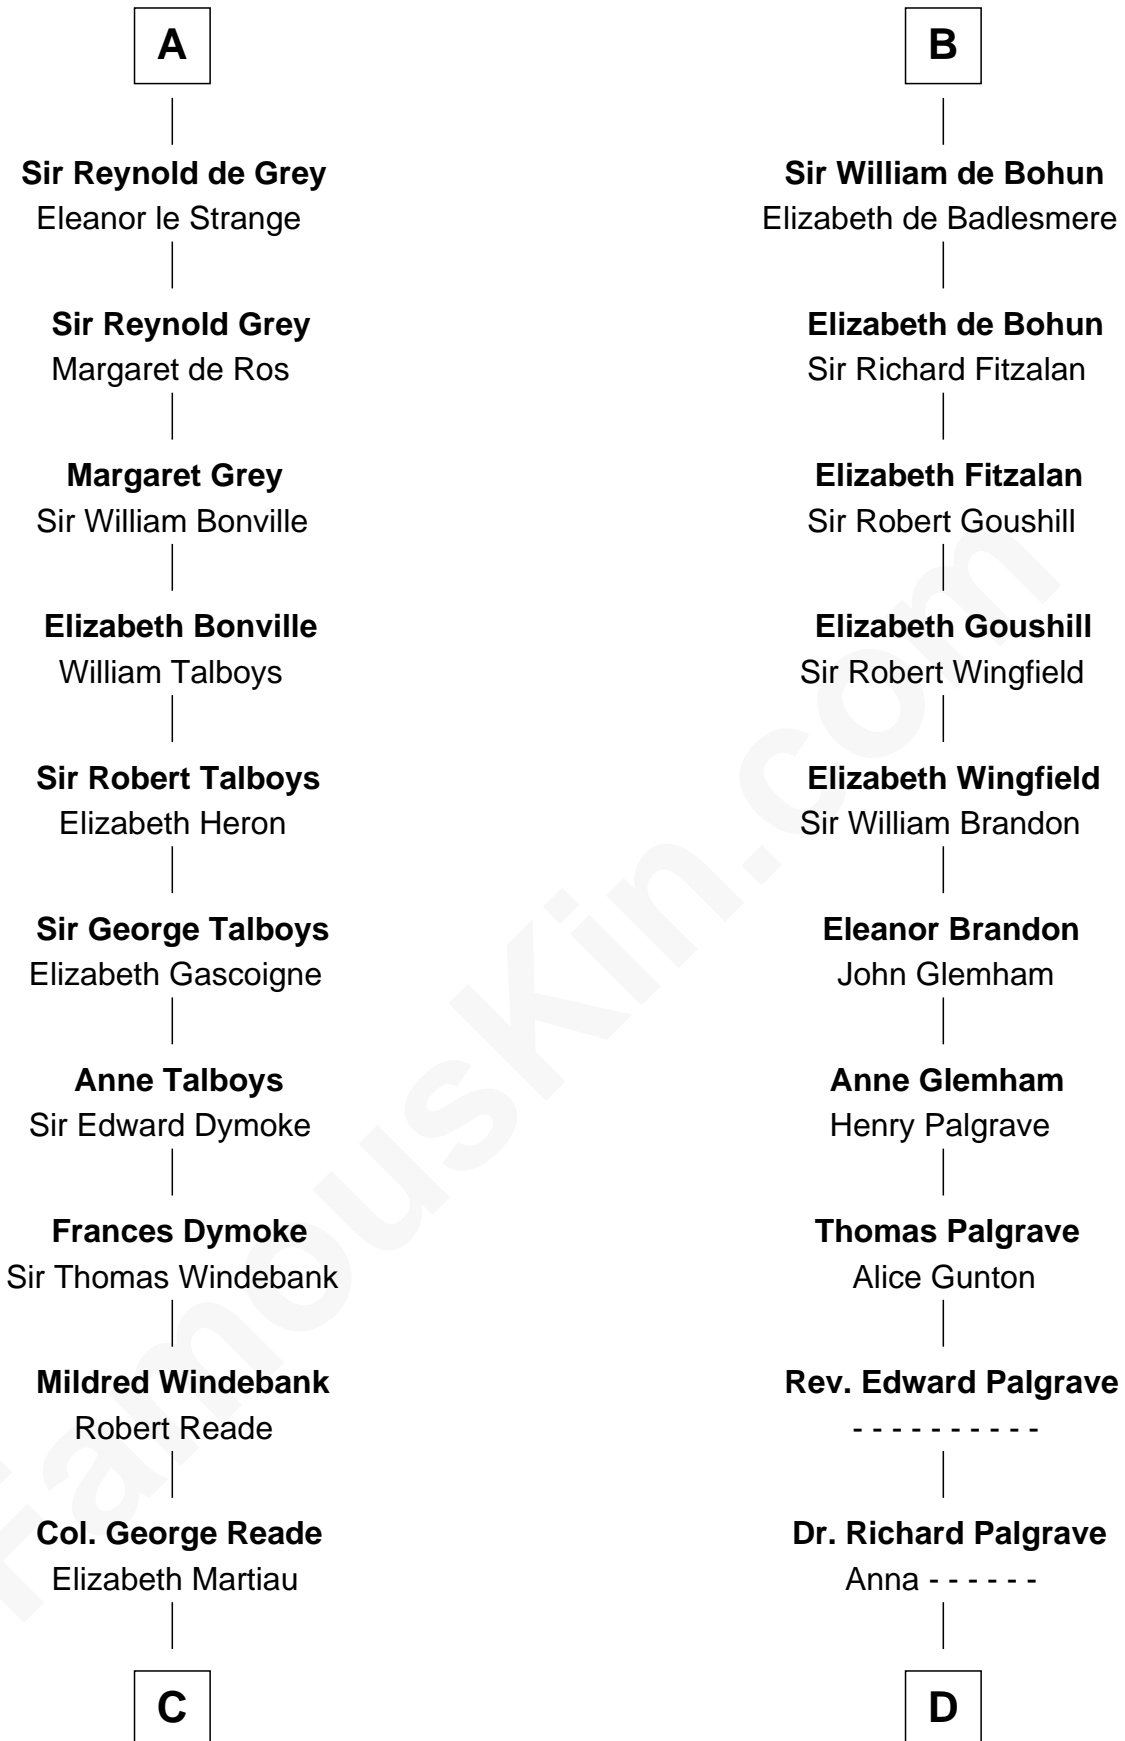

FamousKin.com Relationship Chart of

Meriwether Lewis

Lewis and Clark Expedition

20th cousin 1 time removed of

Roger Sherman

Signer of the Declaration of Independence

C

Mildred Reade
Col. Augustine Warner

Elizabeth Warner
Col. John Lewis

Col. Robert Lewis
Jane Meriwether

William Lewis
Lucy Meriwether

Meriwether Lewis
Lewis and Clark Expedition

D

Mary Palgrave
Roger Wellington

Benjamin Wellington
Elizabeth Sweetman