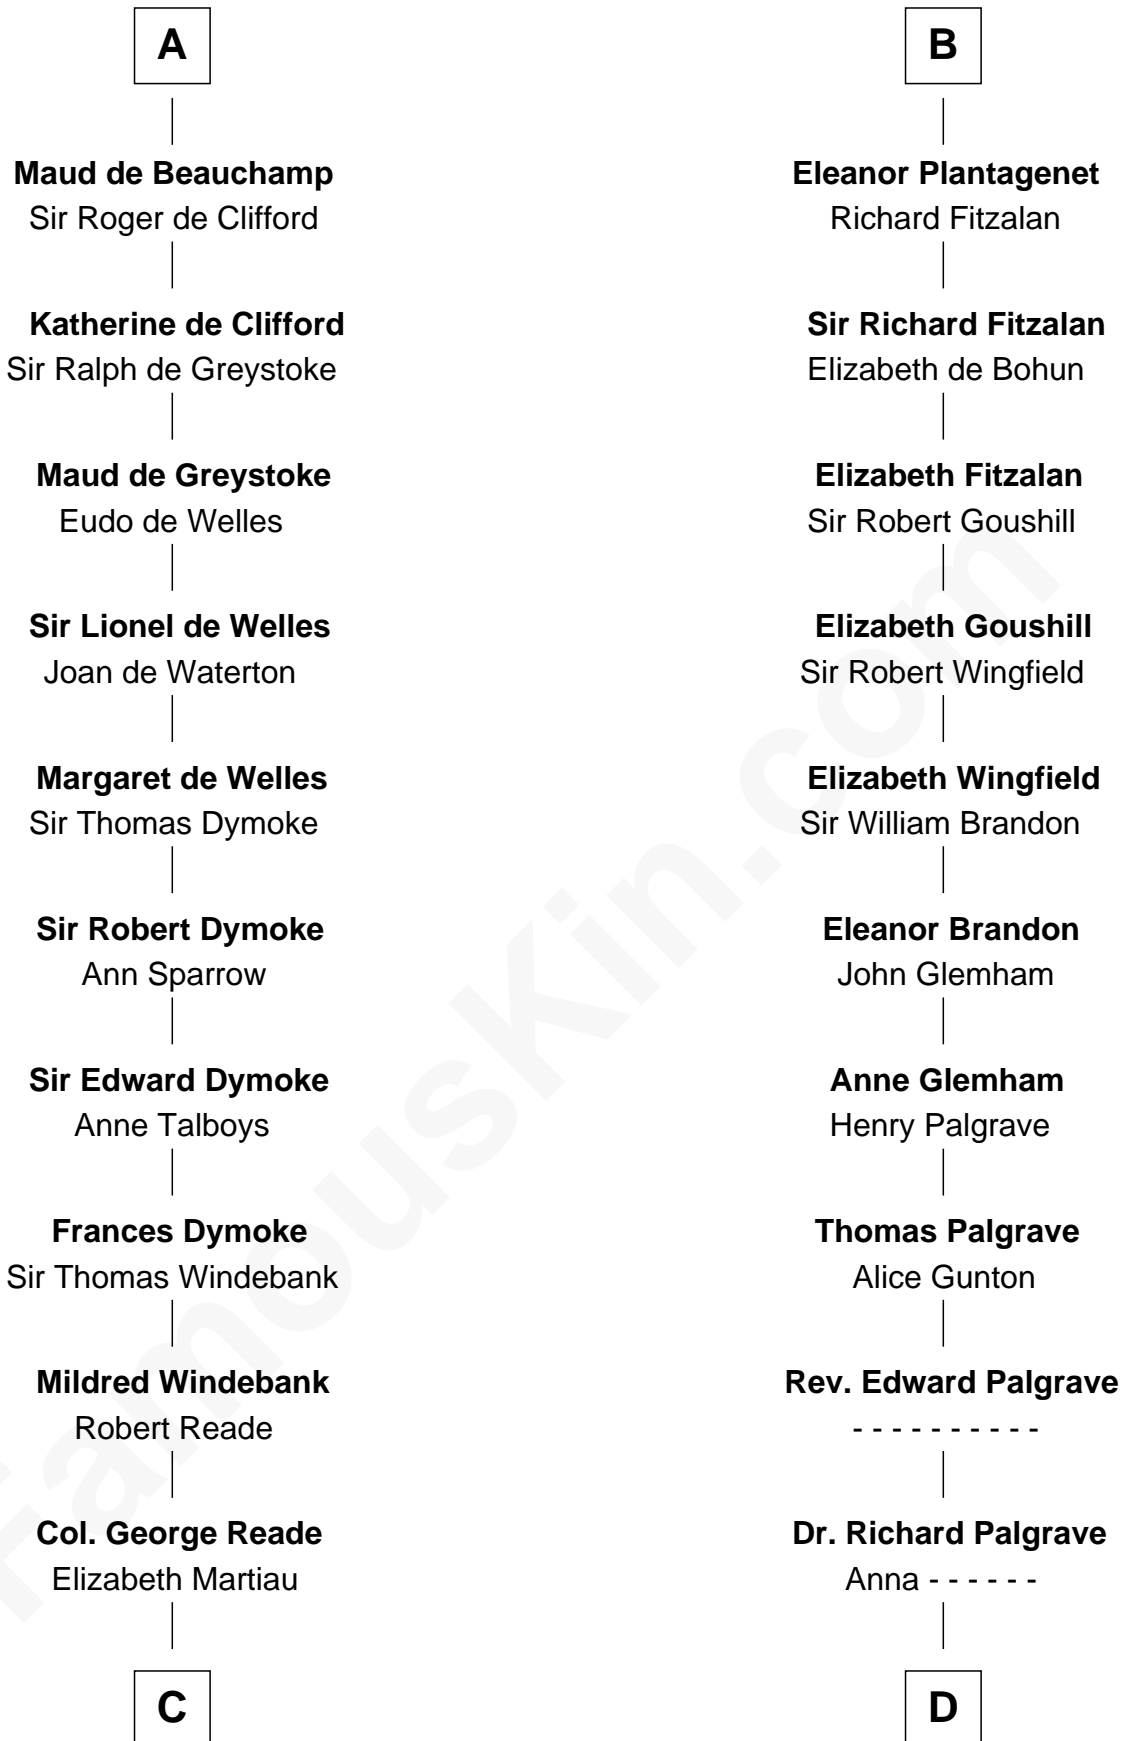

FamousKin.com Relationship Chart of

Meriwether Lewis

Lewis and Clark Expedition

20th cousin 1 time removed of

Roger Sherman

Signer of the Declaration of Independence

C

Mildred Reade
Col. Augustine Warner

Elizabeth Warner
Col. John Lewis

Col. Robert Lewis
Jane Meriwether

William Lewis
Lucy Meriwether

Meriwether Lewis
Lewis and Clark Expedition

D

Mary Palgrave
Roger Wellington

Benjamin Wellington
Elizabeth Sweetman

Mehetable Wellington
William Sherman

Roger Sherman
Signer of Declaration of Independence

FamousKin.com