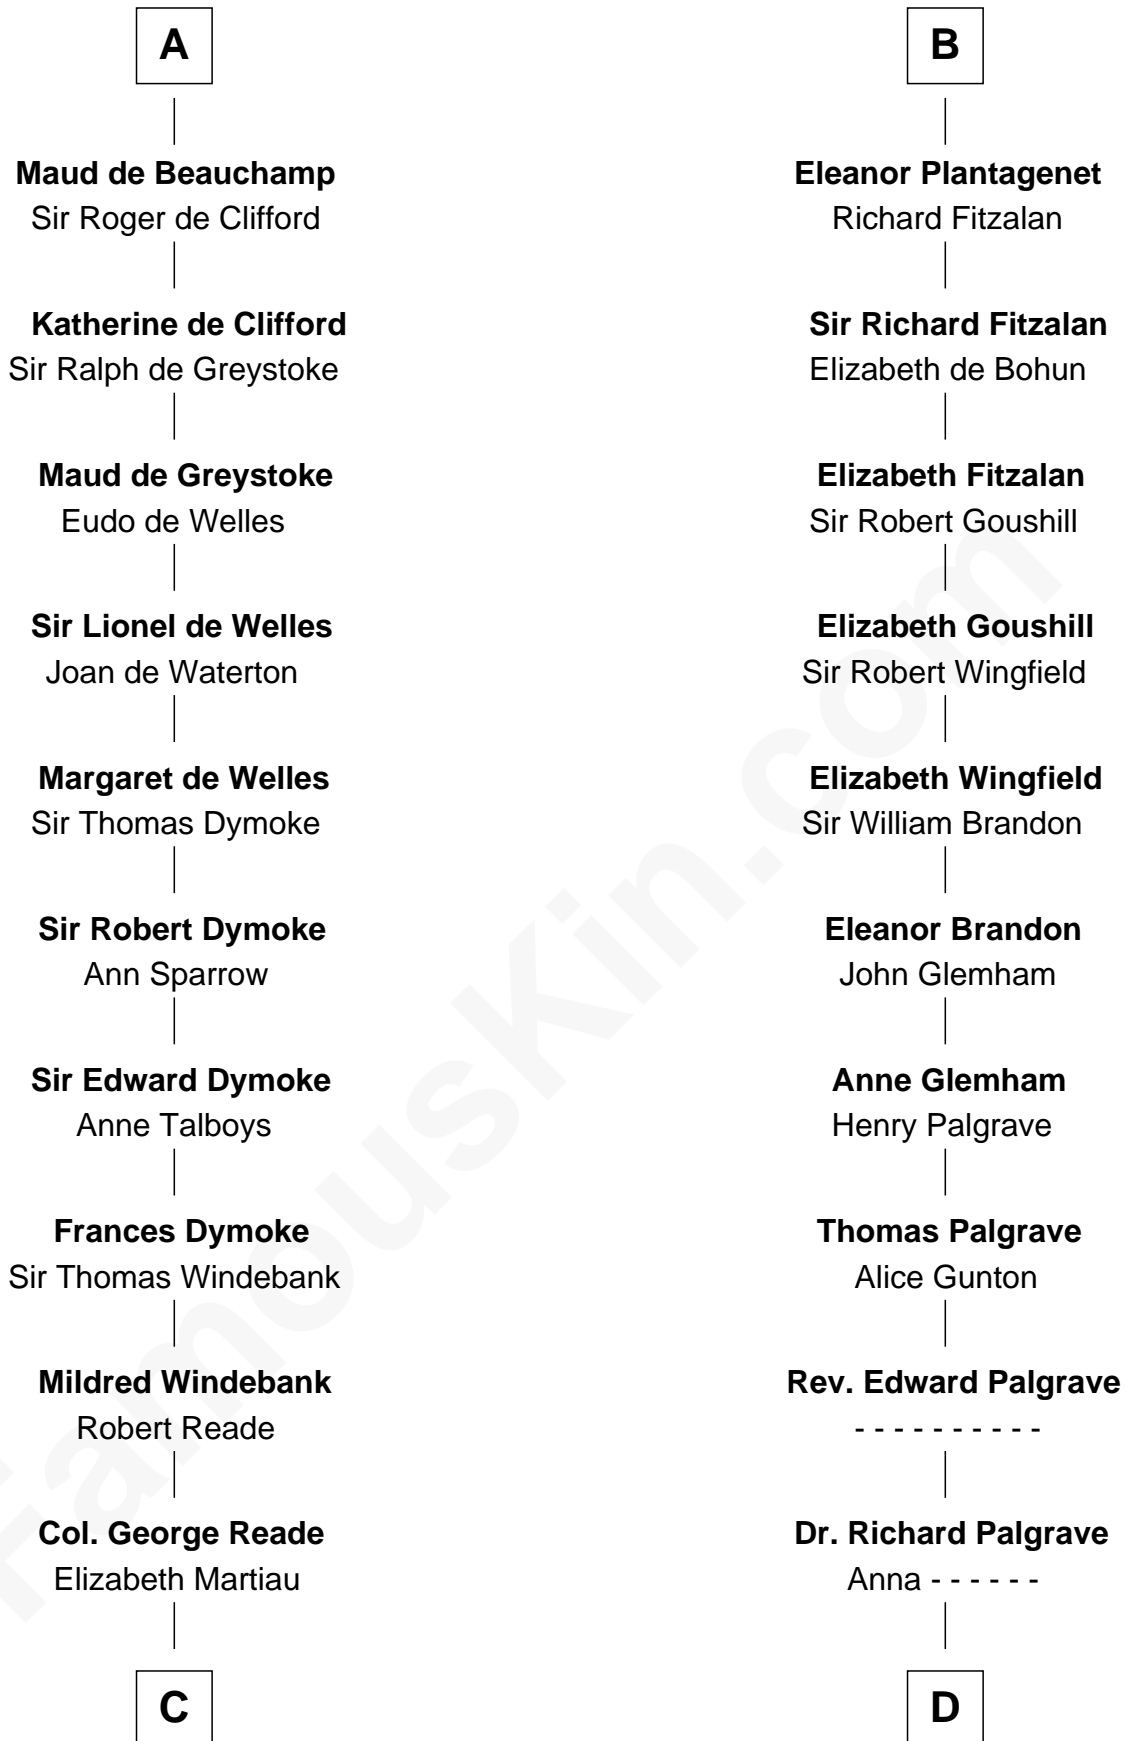

FamousKin.com

Relationship Chart of

Meriwether Lewis

Lewis and Clark Expedition

20th cousin 1 time removed of

Roger Sherman

Signer of the Declaration of Independence

Gilbert Fitzrichard de Clare
Adeliza de Clermont-en-Beauvaisis

William de Beauchamp

Isabella de Beauchamp

Sir Patrick de Chaworth

Maud de Chaworth

Henry Plantagenet

B

C

Mildred Reade
Col. Augustine Warner

Elizabeth Warner
Col. John Lewis

Col. Robert Lewis
Jane Meriwether

William Lewis
Lucy Meriwether

Meriwether Lewis
Lewis and Clark Expedition

D

Mary Palgrave
Roger Wellington

Benjamin Wellington
Elizabeth Sweetman