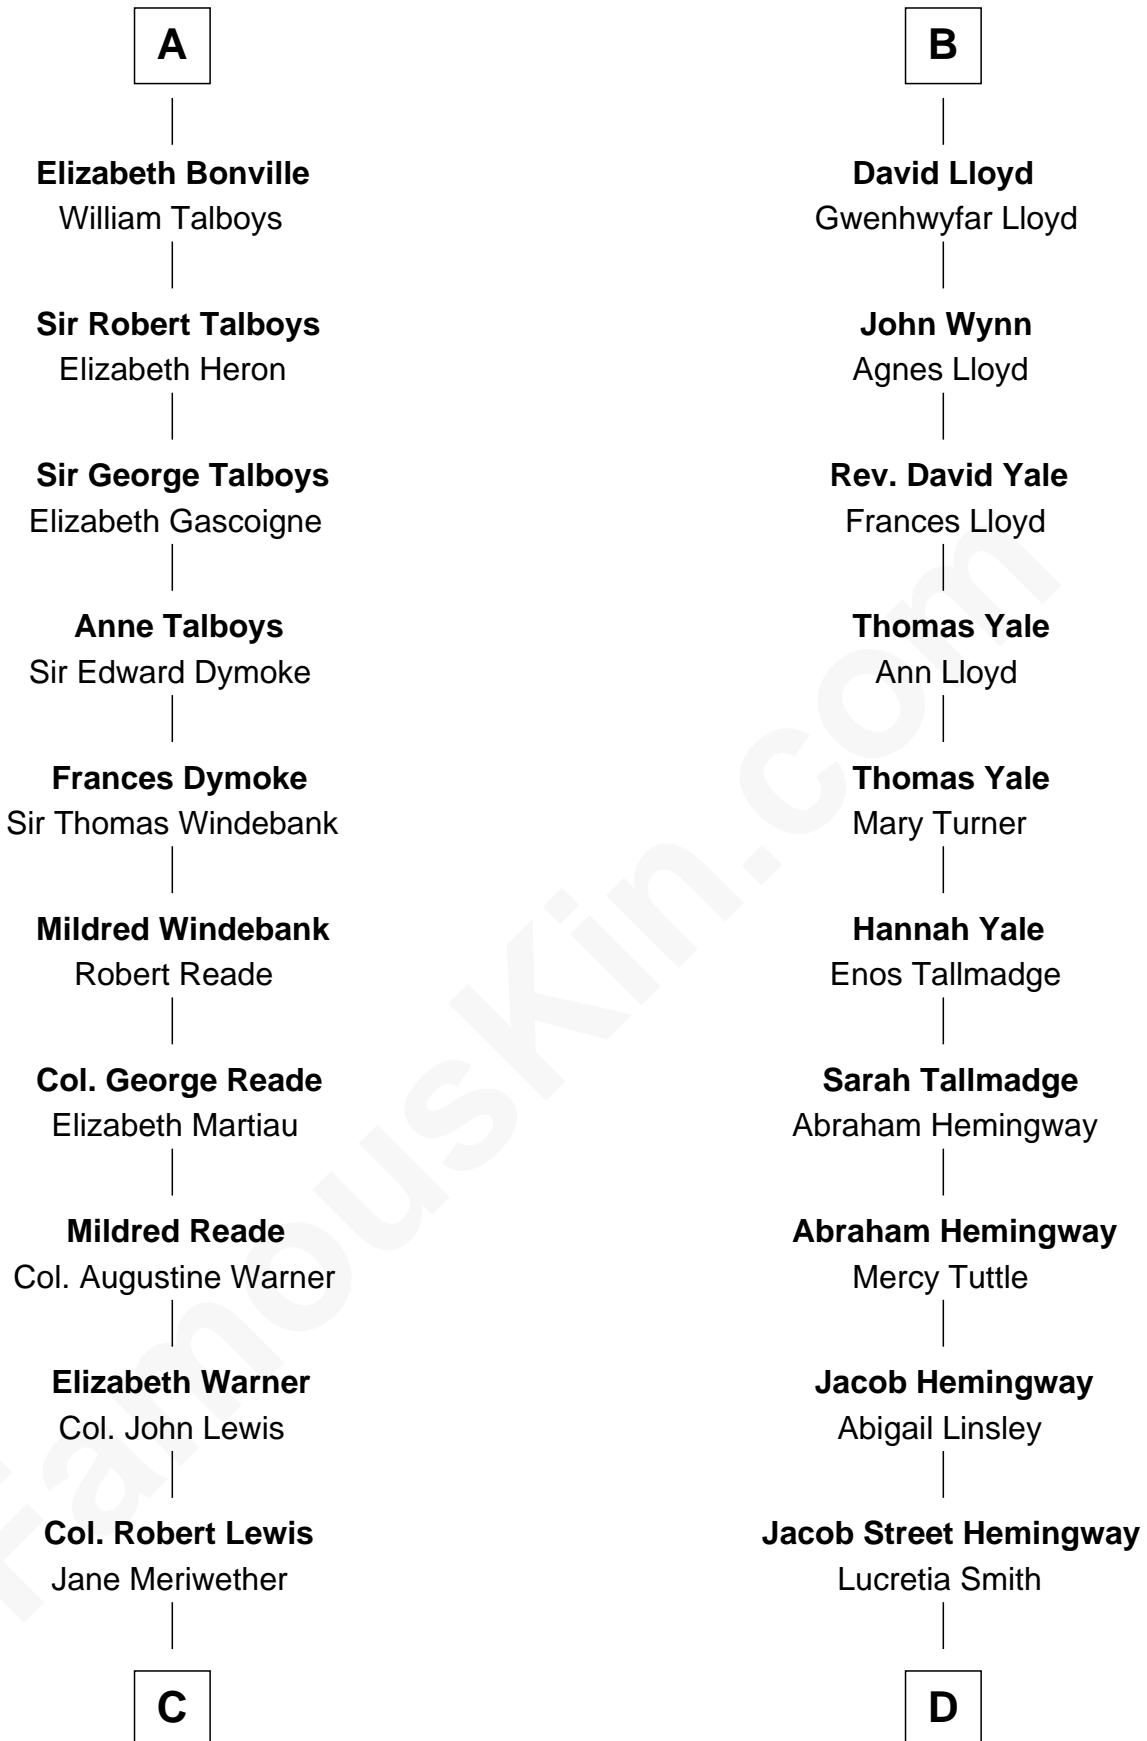

FamousKin.com Relationship Chart of

Meriwether Lewis

Lewis and Clark Expedition

18th cousin 2 times removed of

Ernest Hemingway

Author of The Sun Also Rises

Sir Roger de Somery

Nichole d'Aubeney

Margaret de Somery

Ralph Basset

Ralph Basset

Hawise - - - - -

Margaret Basset

Edmund de Stafford

Ralph de Stafford

Margaret de Audley

Maud ferch Ienaf ap Adda

Lowri ferch Twdr

Gruffydd ap Einion

Elisau ap Gruffydd

Margaret ferch Jenkyn

B

C

William Lewis
Lucy Meriwether

Meriwether Lewis
Lewis and Clark Expedition

D

Allen Hemingway
Harriet Louisa Tyler

Anson Tyler Hemingway
Adelaide Edmonds

Clarence Edmonds Hemingway
Grace H. Hall

Ernest Hemingway
Author of The Sun Also Rises