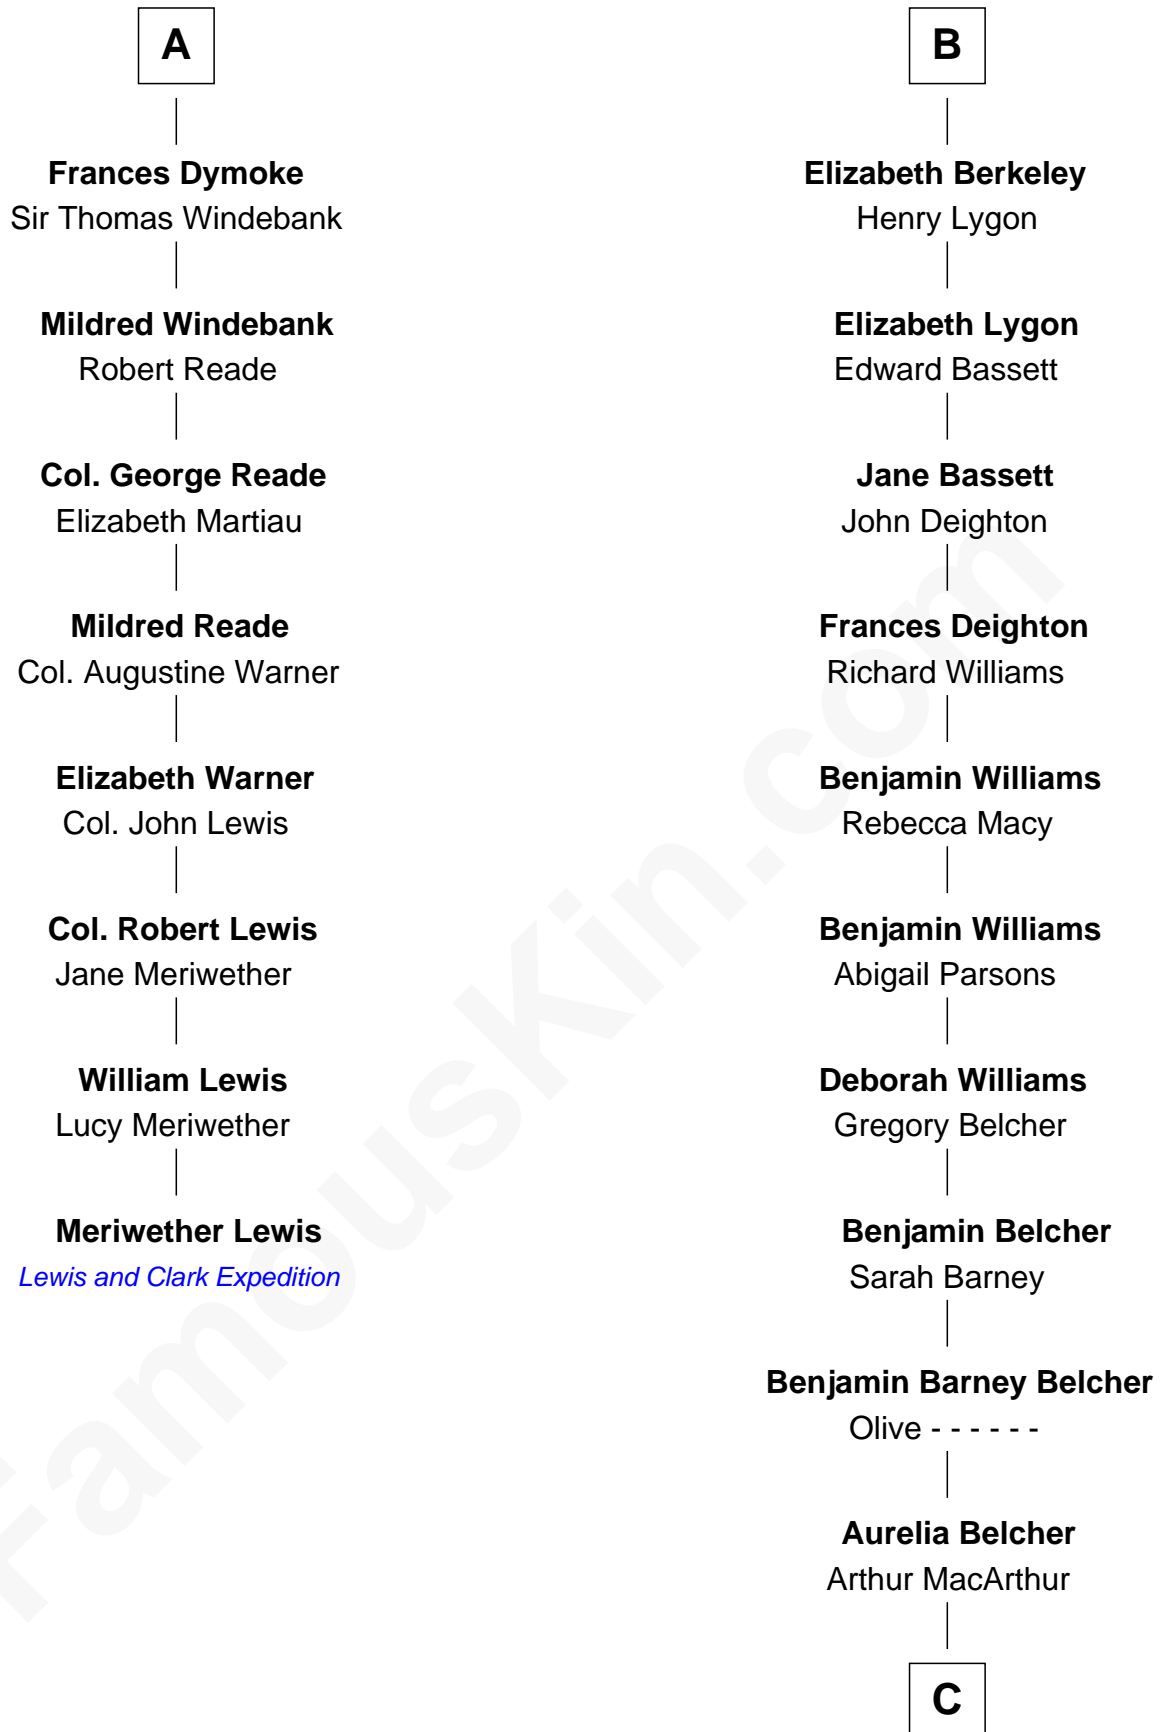

FamousKin.com Relationship Chart of

Meriwether Lewis

Lewis and Clark Expedition

14th cousin 4 times removed of

General Douglas MacArthur

U.S. Army - World War II

Sir Maurice de Berkeley

Eve la Zouche

Margaret - - - - -

Thomas Berkeley

Catherine Botetourte

Maurice Berkeley

Johanna Denham

Maurice Berkeley

Ellen Montfort

Sir William Berkeley

Anne Stafford

Richard Berkeley

Elizabeth Conningsby

Sir John Berkeley

Isabel Dennis

B

C

Gen. Arthur MacArthur
Mary Pinckney Hardy