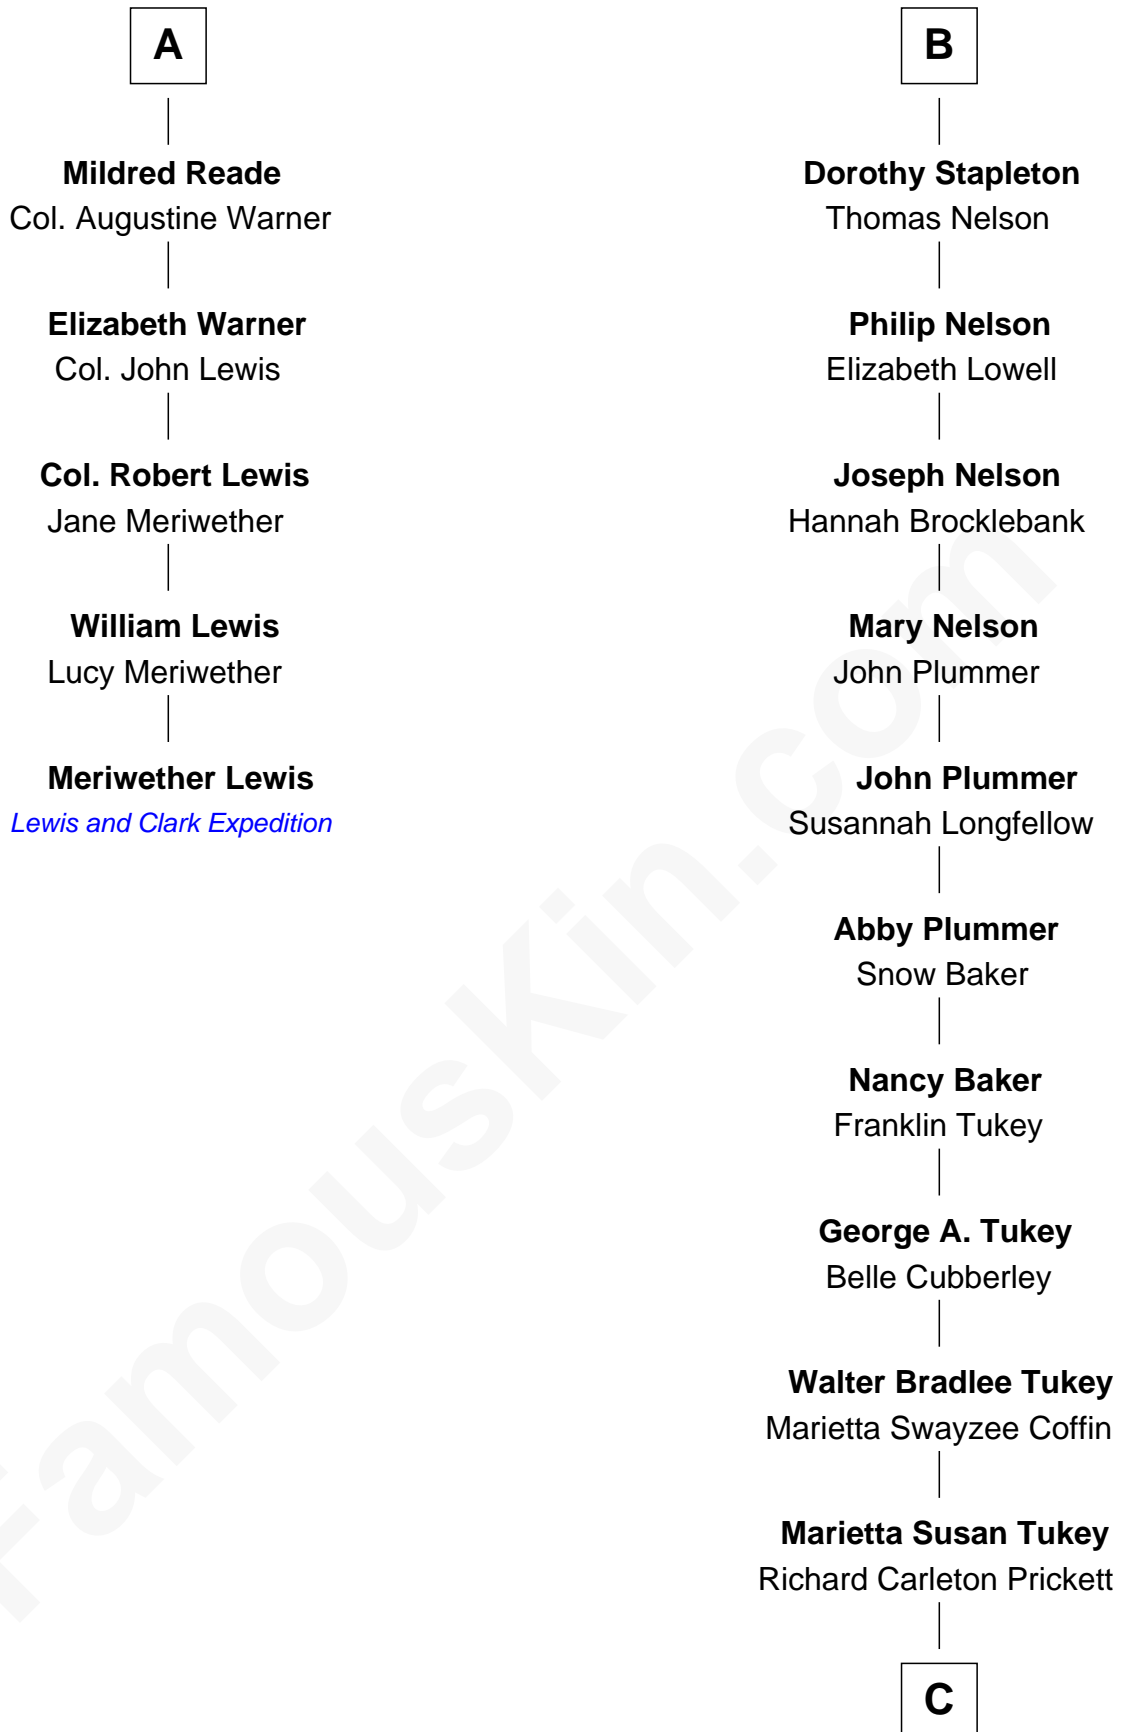

FamousKin.com Relationship Chart of

Meriwether Lewis

Lewis and Clark Expedition

11th cousin 7 times removed of

Anne Heche

TV and Movie Actress

Sir Henry Percy
Eleanor Neville

C

Nancy Abigail Prickett

Donald Joe Heche

Anne Heche

TV and Movie Actress

FamousKin.com