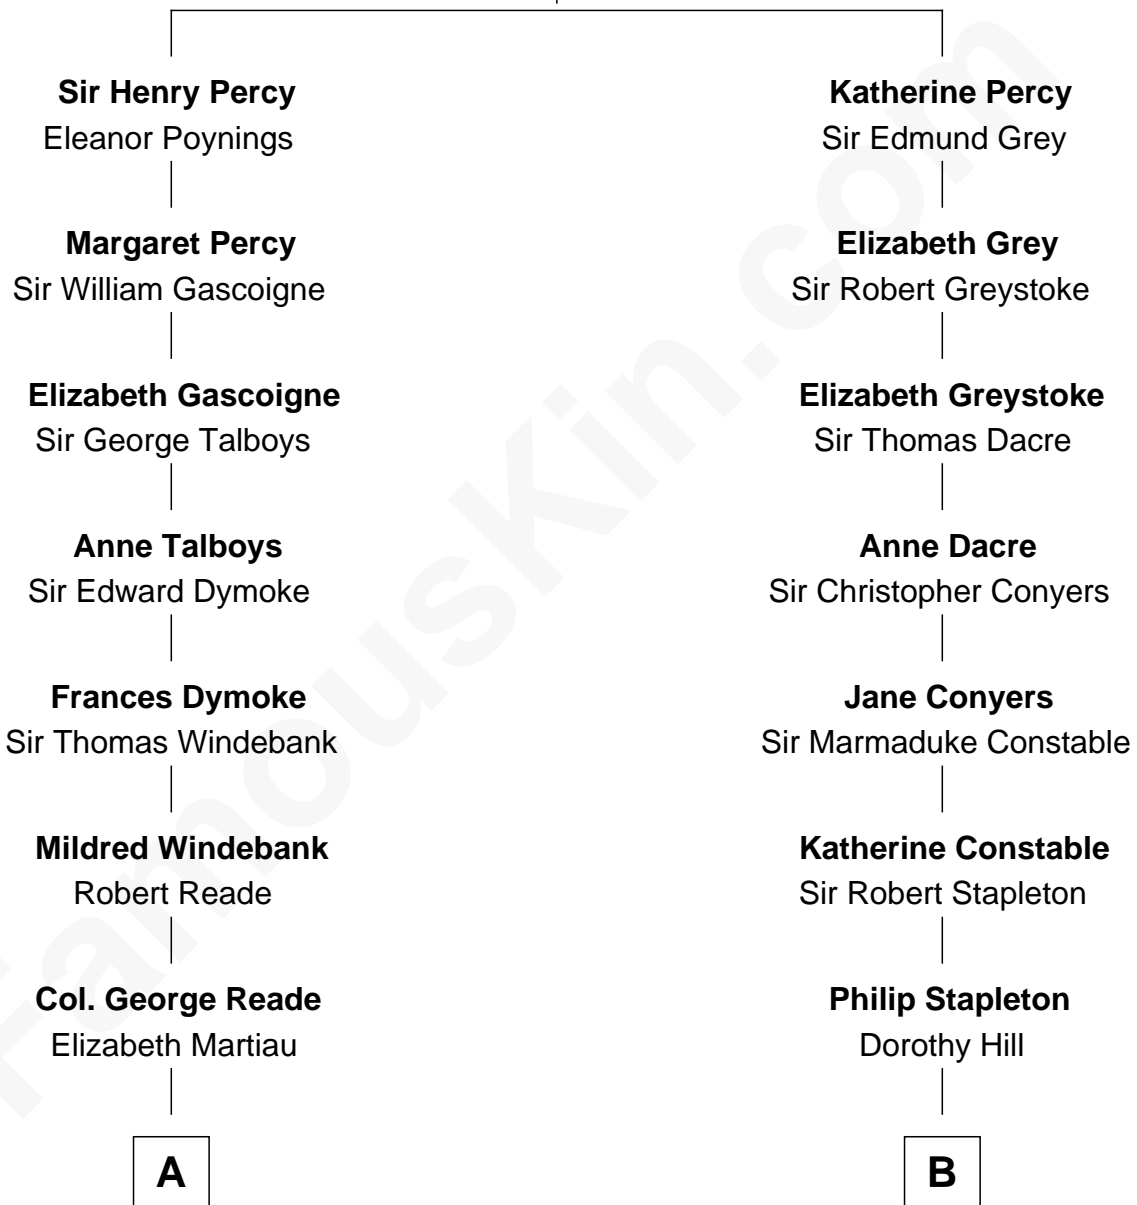

FamousKin.com Relationship Chart of

Meriwether Lewis

Lewis and Clark Expedition

11th cousin 7 times removed of

Anne Heche

TV and Movie Actress

Sir Henry Percy
Eleanor Neville

C

Nancy Abigail Prickett

Donald Joe Heche

Anne Heche

TV and Movie Actress

FamousKin.com