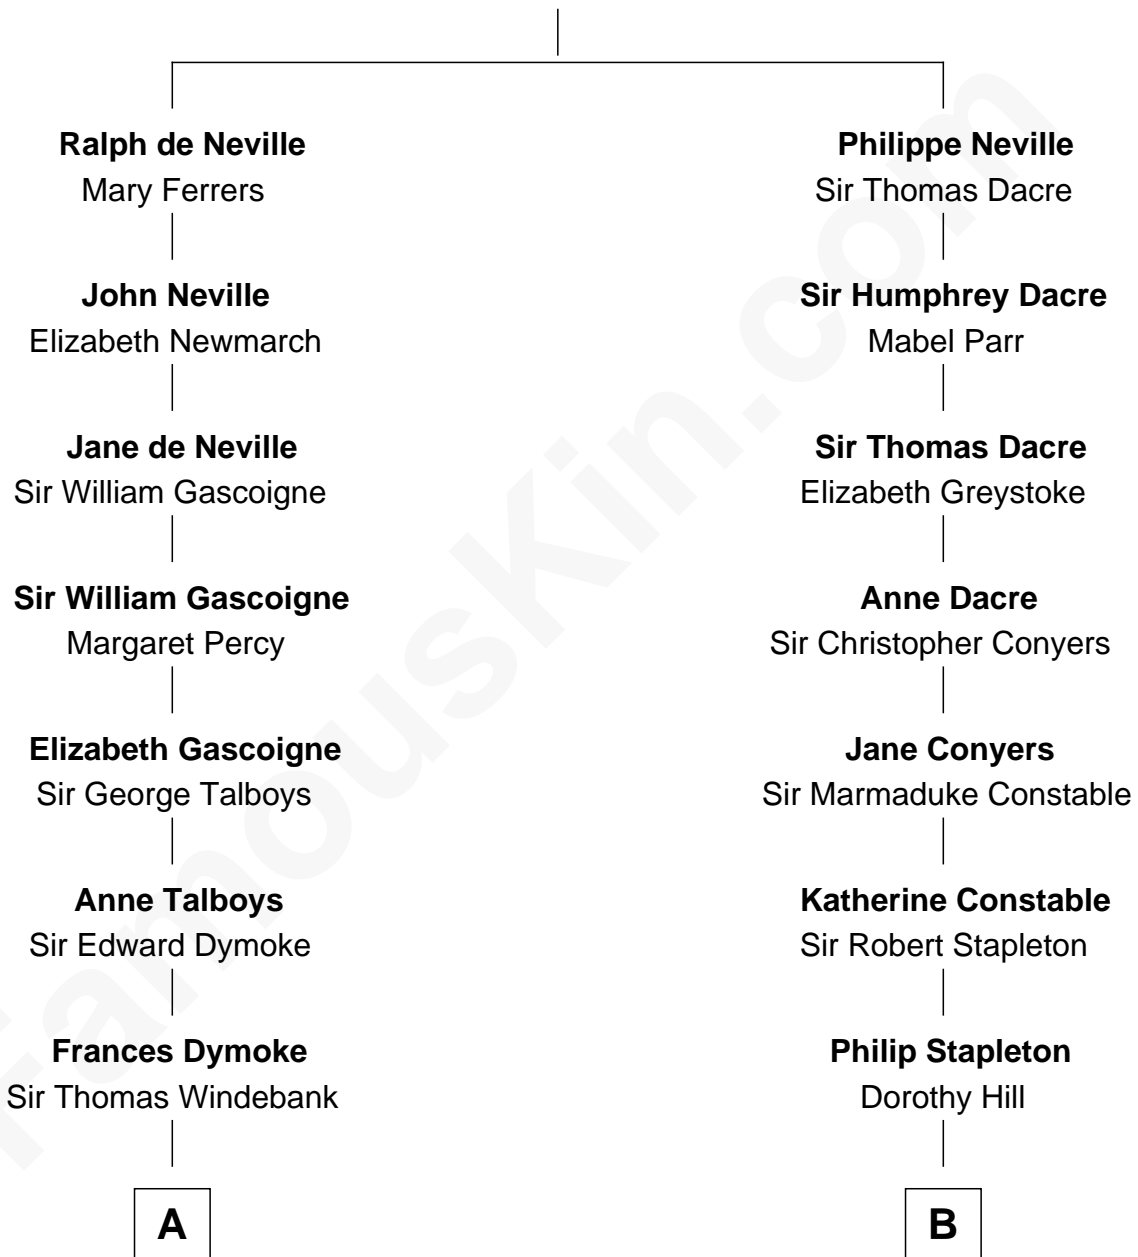

FamousKin.com Relationship Chart of

Meriwether Lewis

Lewis and Clark Expedition

13th cousin 5 times removed of

Anne Heche

TV and Movie Actress

Margaret de Stafford

Sir Ralph Neville

C

Nancy Abigail Prickett

Donald Joe Heche

Anne Heche

TV and Movie Actress

FamousKin.com