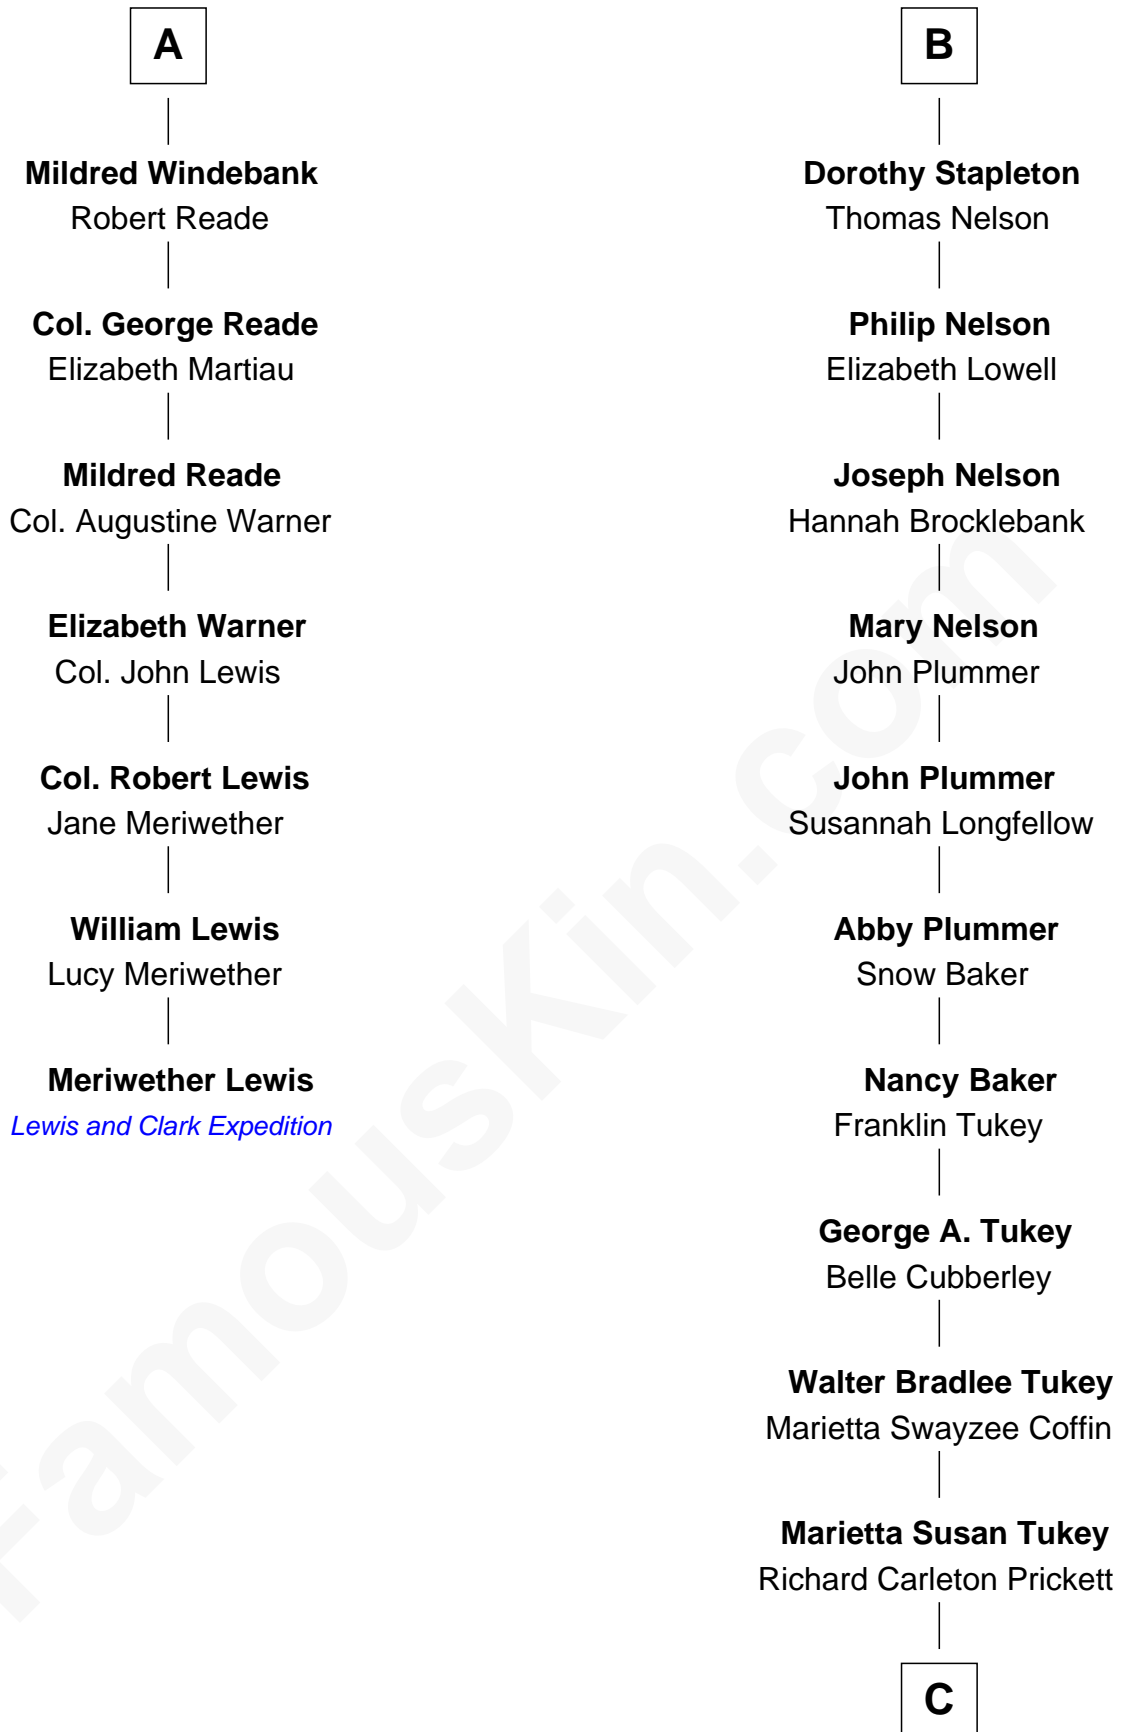

FamousKin.com Relationship Chart of

Meriwether Lewis

Lewis and Clark Expedition

13th cousin 5 times removed of

Anne Heche

TV and Movie Actress

Margaret de Stafford

Sir Ralph Neville