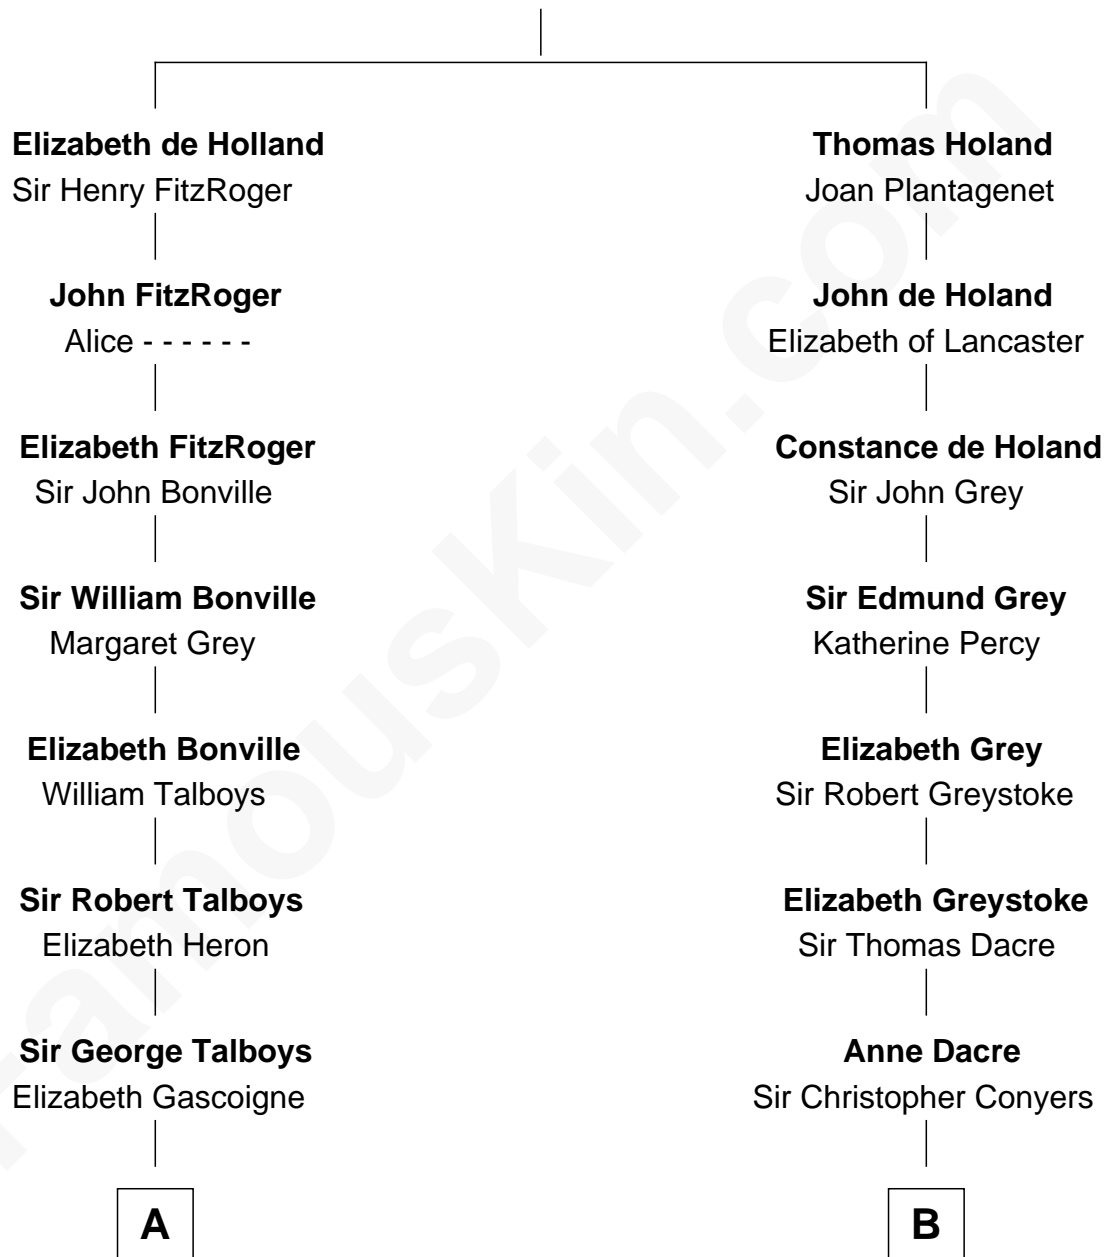

FamousKin.com Relationship Chart of

Meriwether Lewis

Lewis and Clark Expedition

15th cousin 6 times removed of

Anne Heche

TV and Movie Actress

Sir Robert de Holland

Maude la Zouche

C

George A. Tukey

Belle Cubberley

Walter Bradlee Tukey

Marietta Swayzee Coffin

Marietta Susan Tukey

Richard Carleton Prickett

Nancy Abigail Prickett