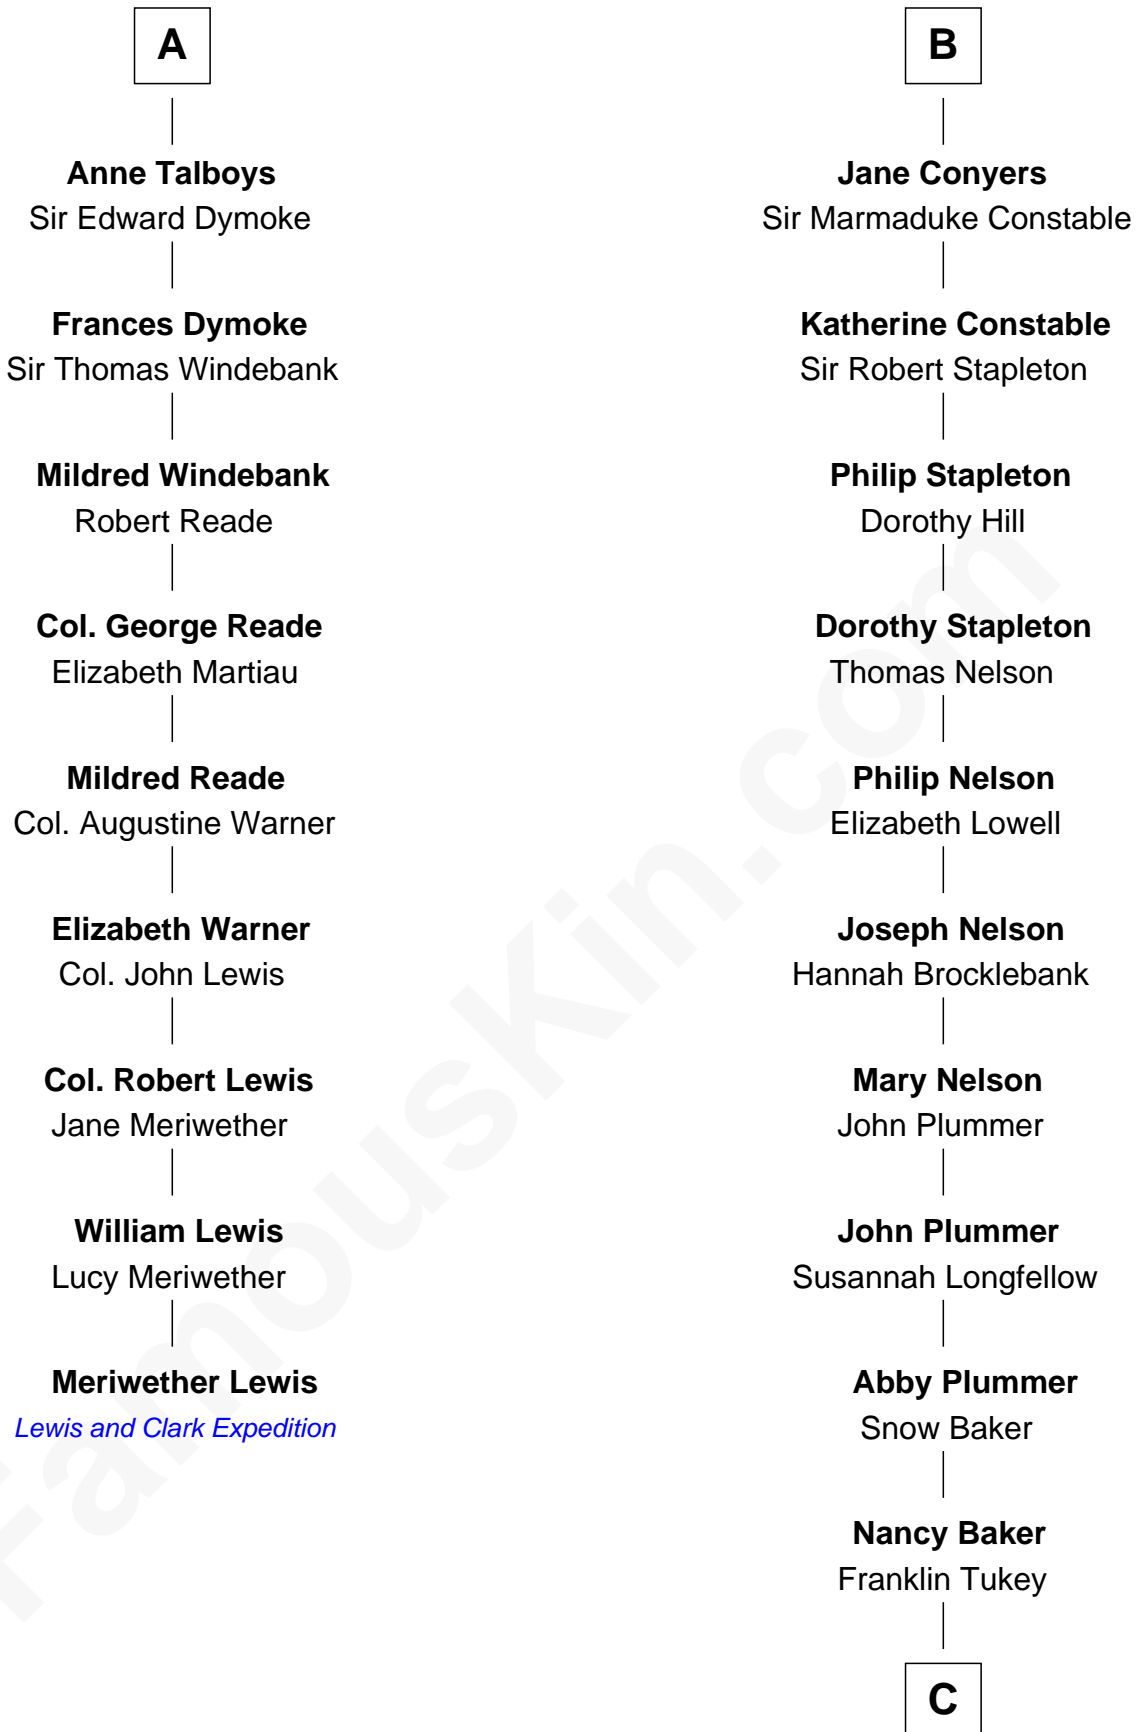

FamousKin.com Relationship Chart of

Meriwether Lewis

Lewis and Clark Expedition

15th cousin 6 times removed of

Anne Heche

TV and Movie Actress

Sir Robert de Holland

Maude la Zouche

C

George A. Tukey

Belle Cubberley

Walter Bradlee Tukey

Marietta Swayzee Coffin

Marietta Susan Tukey

Richard Carleton Prickett

Nancy Abigail Prickett