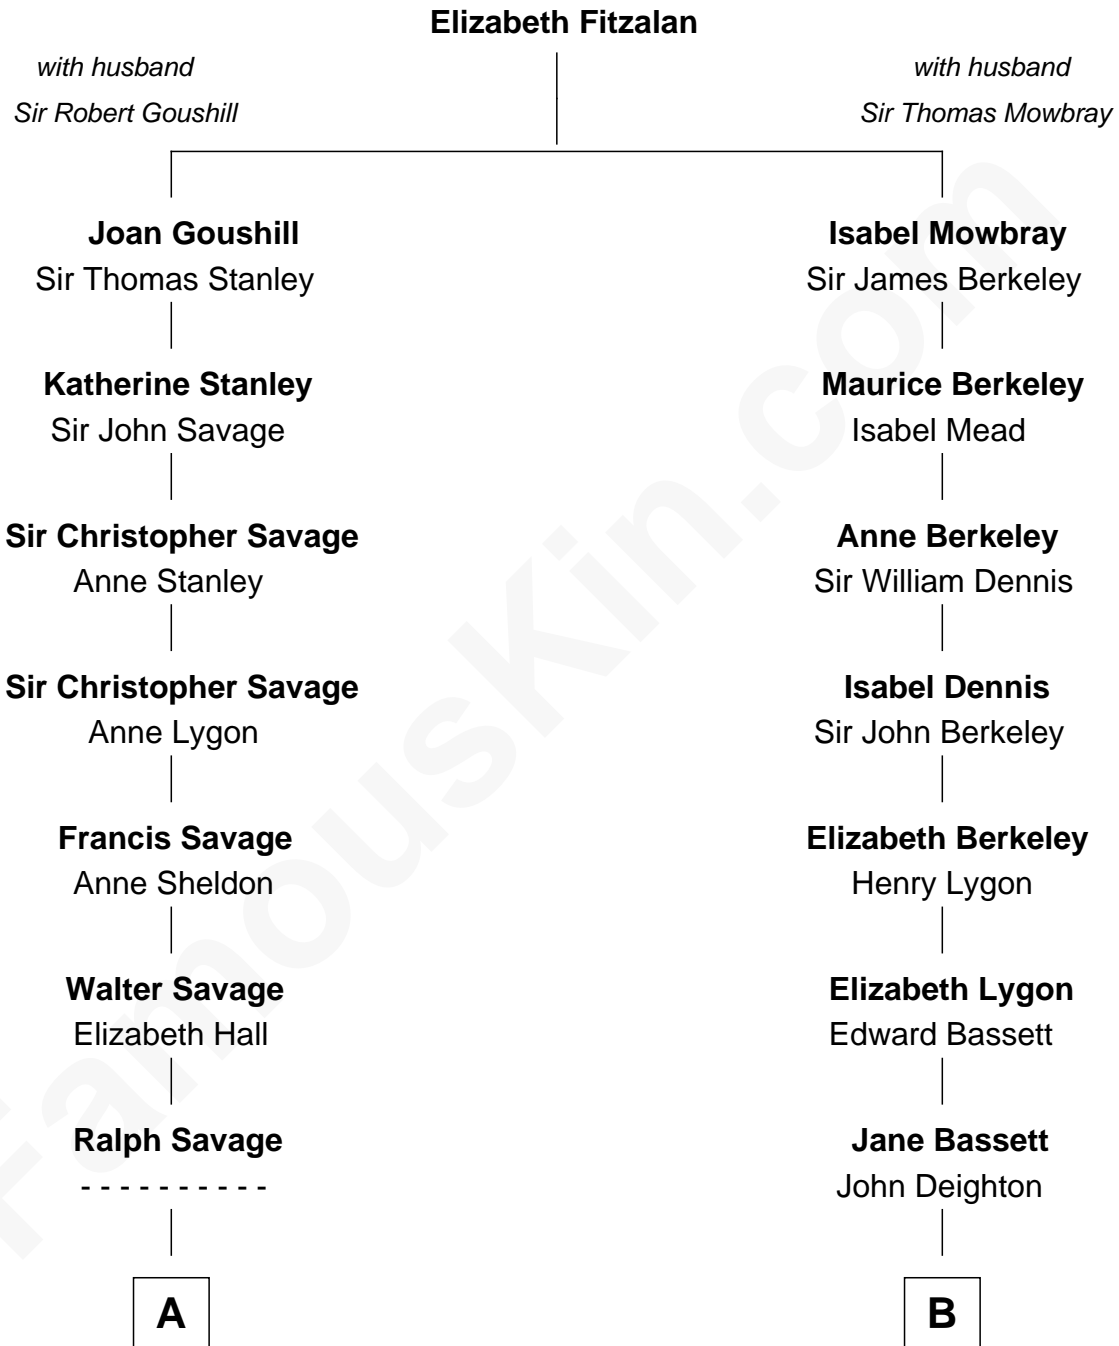

FamousKin.com Relationship Chart of

Meriwether Lewis

Lewis and Clark Expedition

12th cousin 6 times removed of

Geena Davis

Movie and TV Actress

C

Lucille Martha Cook