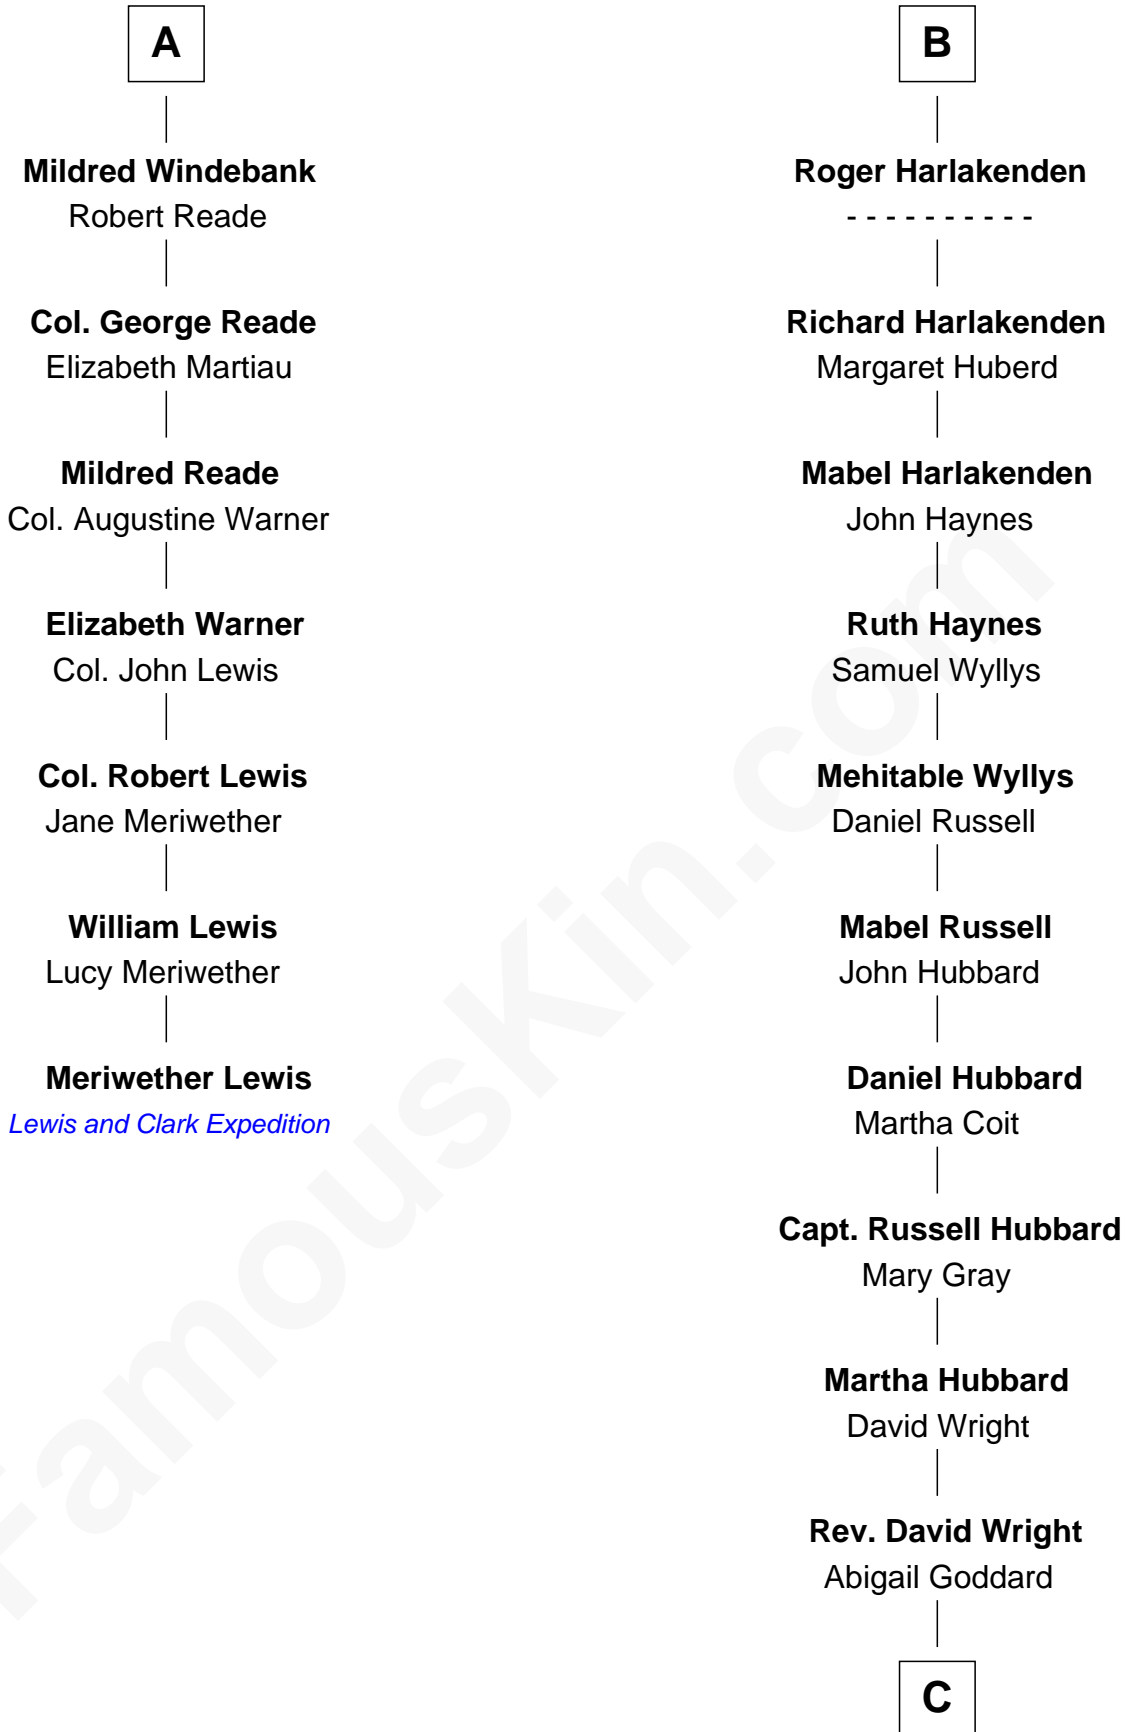

FamousKin.com Relationship Chart of

Meriwether Lewis

Lewis and Clark Expedition

13th cousin 5 times removed of

Frank Lloyd Wright

American Architect

Margaret de Stafford

Sir Ralph Neville

C

William Carey Wright

Anna Lloyd Jones

Frank Lloyd Wright

American Architect

FamousKin.com