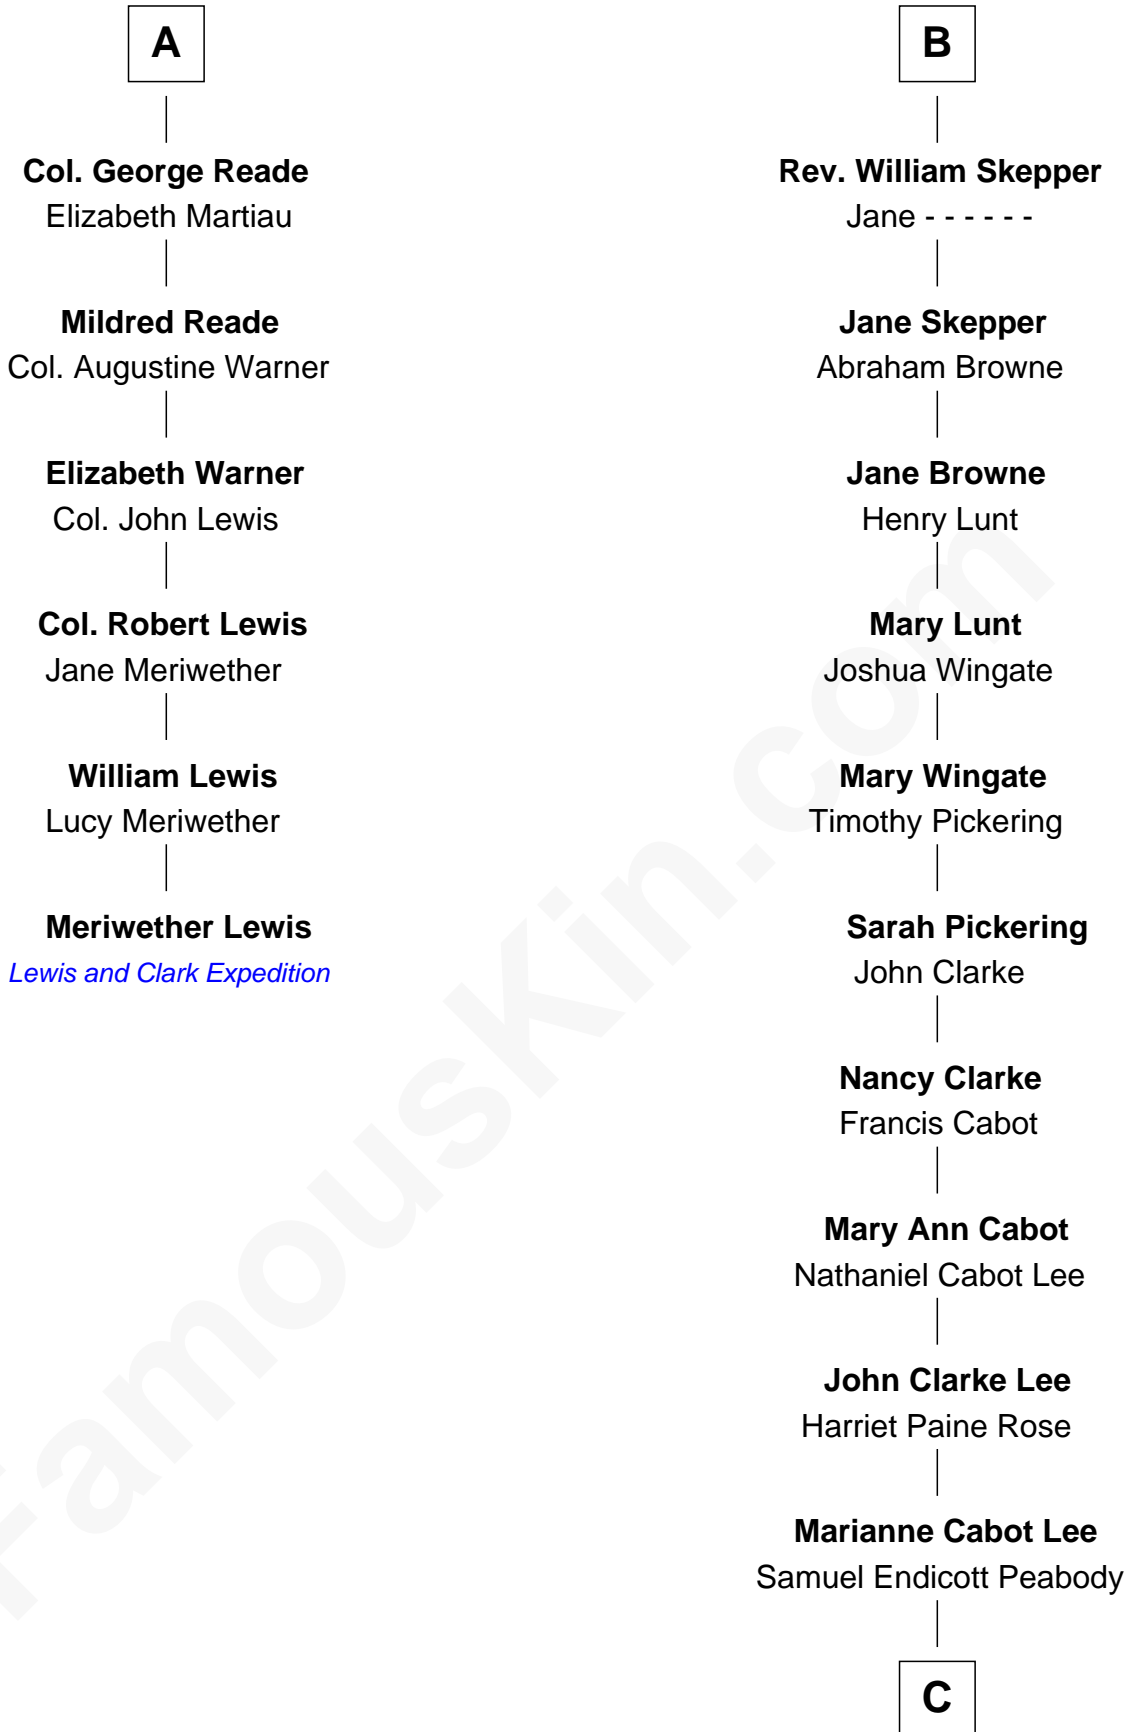

# FamousKin.com Relationship Chart of

**Meriwether Lewis**

*Lewis and Clark Expedition*

12th cousin 8 times removed of

**Kyra Sedgwick**

*TV and Movie Actress*

**C**

Rev. Dr. Endicott Peabody

Fannie Peabody

**Helen Peabody**

Robert Minturn Sedgwick

**Henry Dwight Sedgwick**

Patricia Ann Rosenwald

**Kyra Sedgwick**

*TV and Movie Actress*