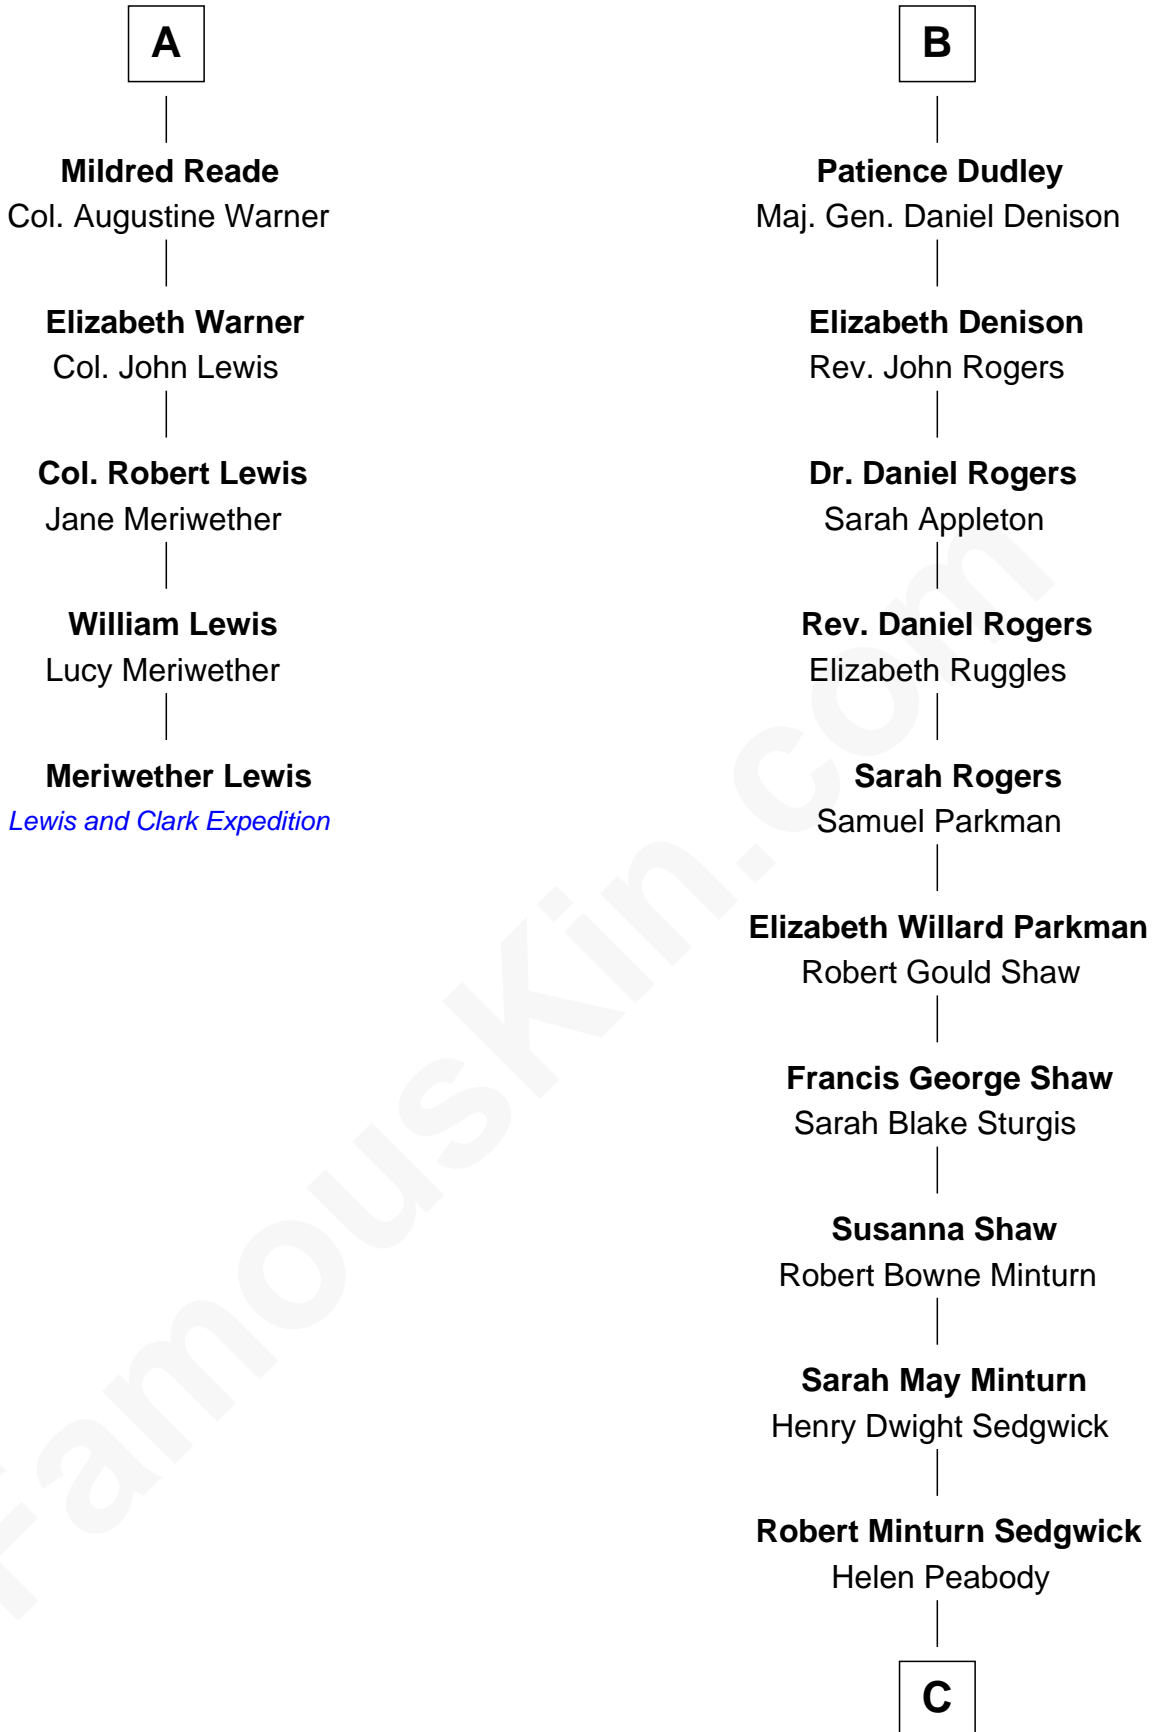

# FamousKin.com Relationship Chart of

**Meriwether Lewis**

*Lewis and Clark Expedition*

11th cousin 7 times removed of

**Kyra Sedgwick**

*TV and Movie Actress*

**Sir William Bonville**

Margaret Grey

**C**

**Henry Dwight Sedgwick**

Patricia Ann Rosenwald

**Kyra Sedgwick**

*TV and Movie Actress*

FamousKin.com