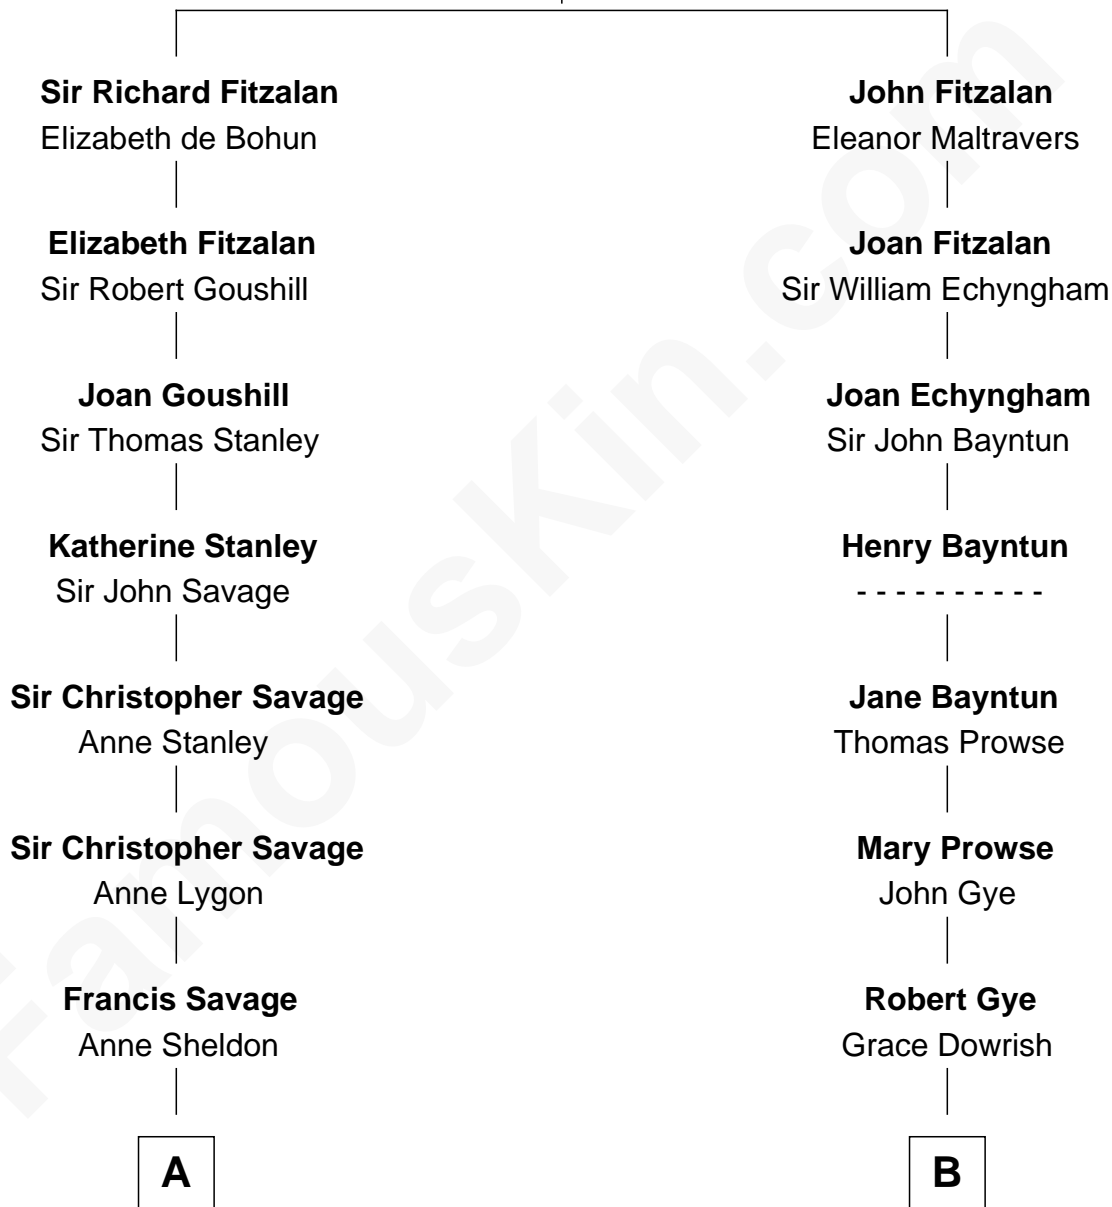

FamousKin.com Relationship Chart of

Meriwether Lewis

Lewis and Clark Expedition

14th cousin 4 times removed of

Kyra Sedgwick

TV and Movie Actress

Richard Fitzalan
Eleanor Plantagenet

C

Henry Dwight Sedgwick

Patricia Ann Rosenwald

Kyra Sedgwick

TV and Movie Actress

FamousKin.com