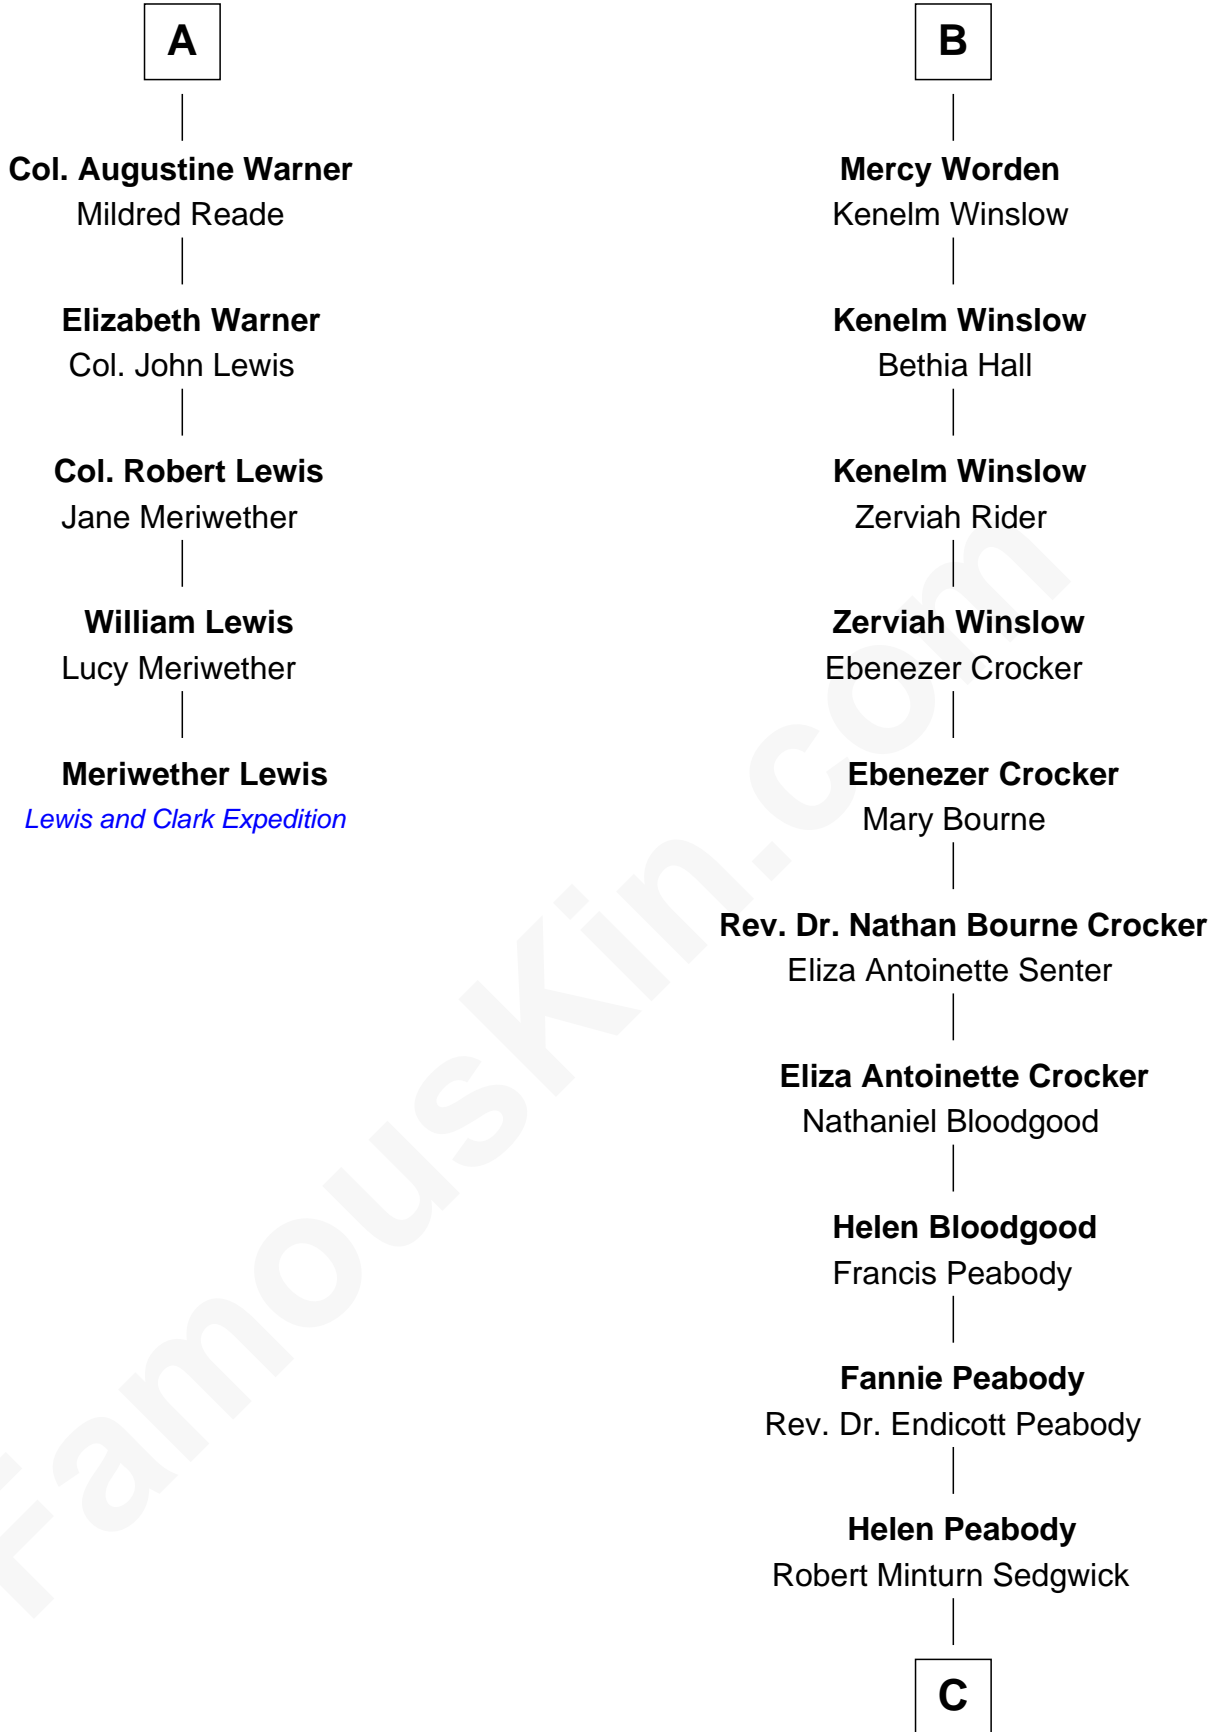

# FamousKin.com Relationship Chart of

**Meriwether Lewis**

*Lewis and Clark Expedition*

11th cousin 7 times removed of

**Kyra Sedgwick**

*TV and Movie Actress*

**C**

**Henry Dwight Sedgwick**

Patricia Ann Rosenwald

**Kyra Sedgwick**

*TV and Movie Actress*

FamousKin.com