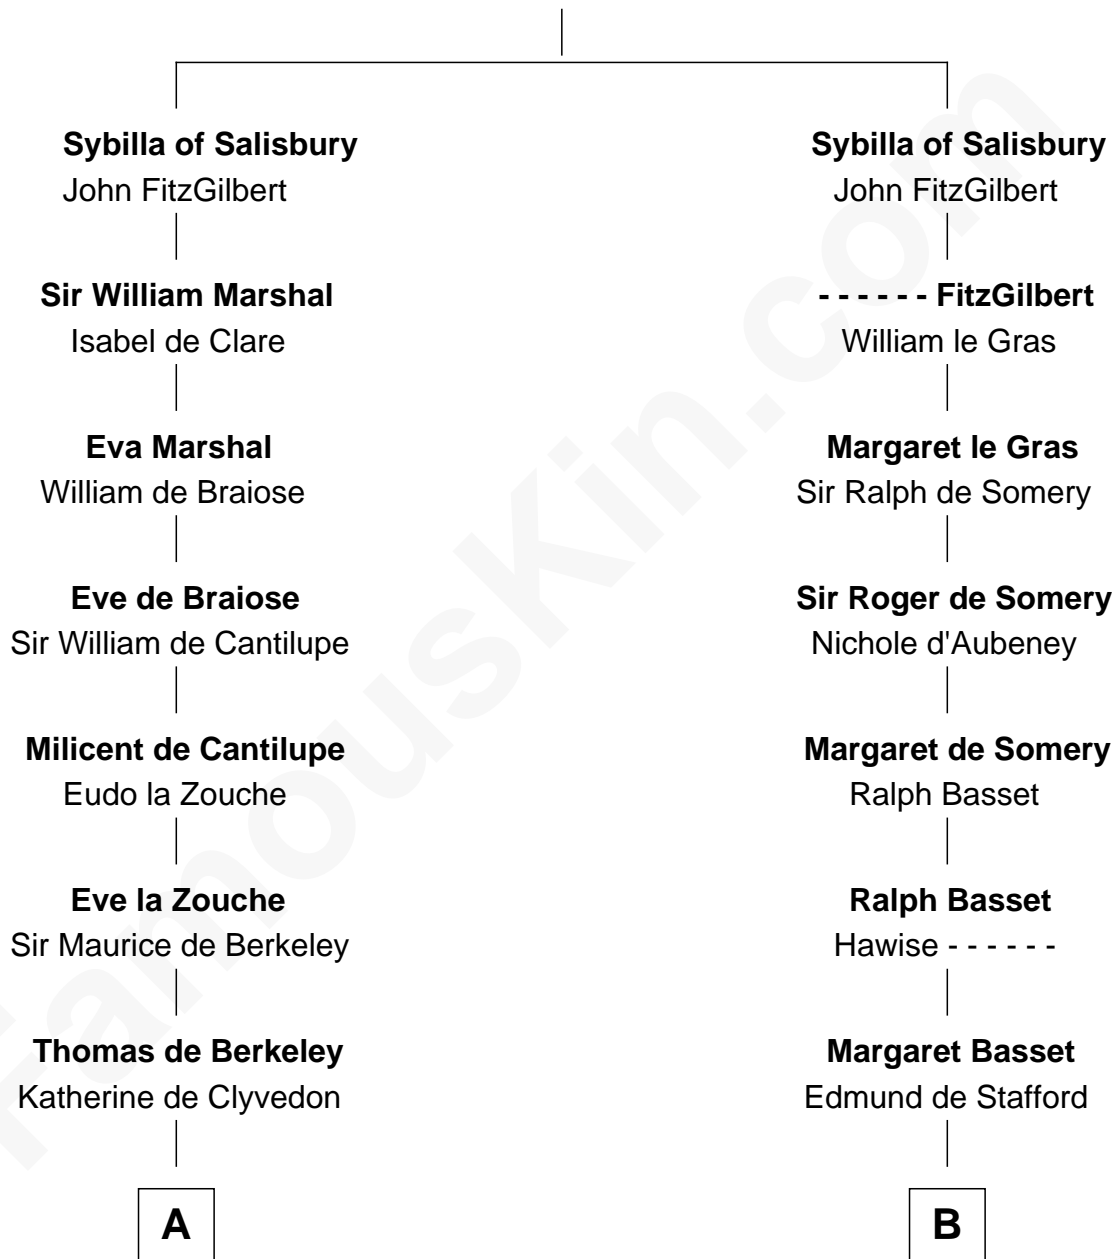

# FamousKin.com Relationship Chart of

**Meriwether Lewis**

*Lewis and Clark Expedition*

20th cousin 1 time removed of

**William Ellery**

*Signer of the Declaration of Independence*

Walter of Salisbury

**C**

**Elizabeth Warner**

Col. John Lewis

**Col. Robert Lewis**

Jane Meriwether

**William Lewis**

Lucy Meriwether

**Meriwether Lewis**

*Lewis and Clark Expedition*