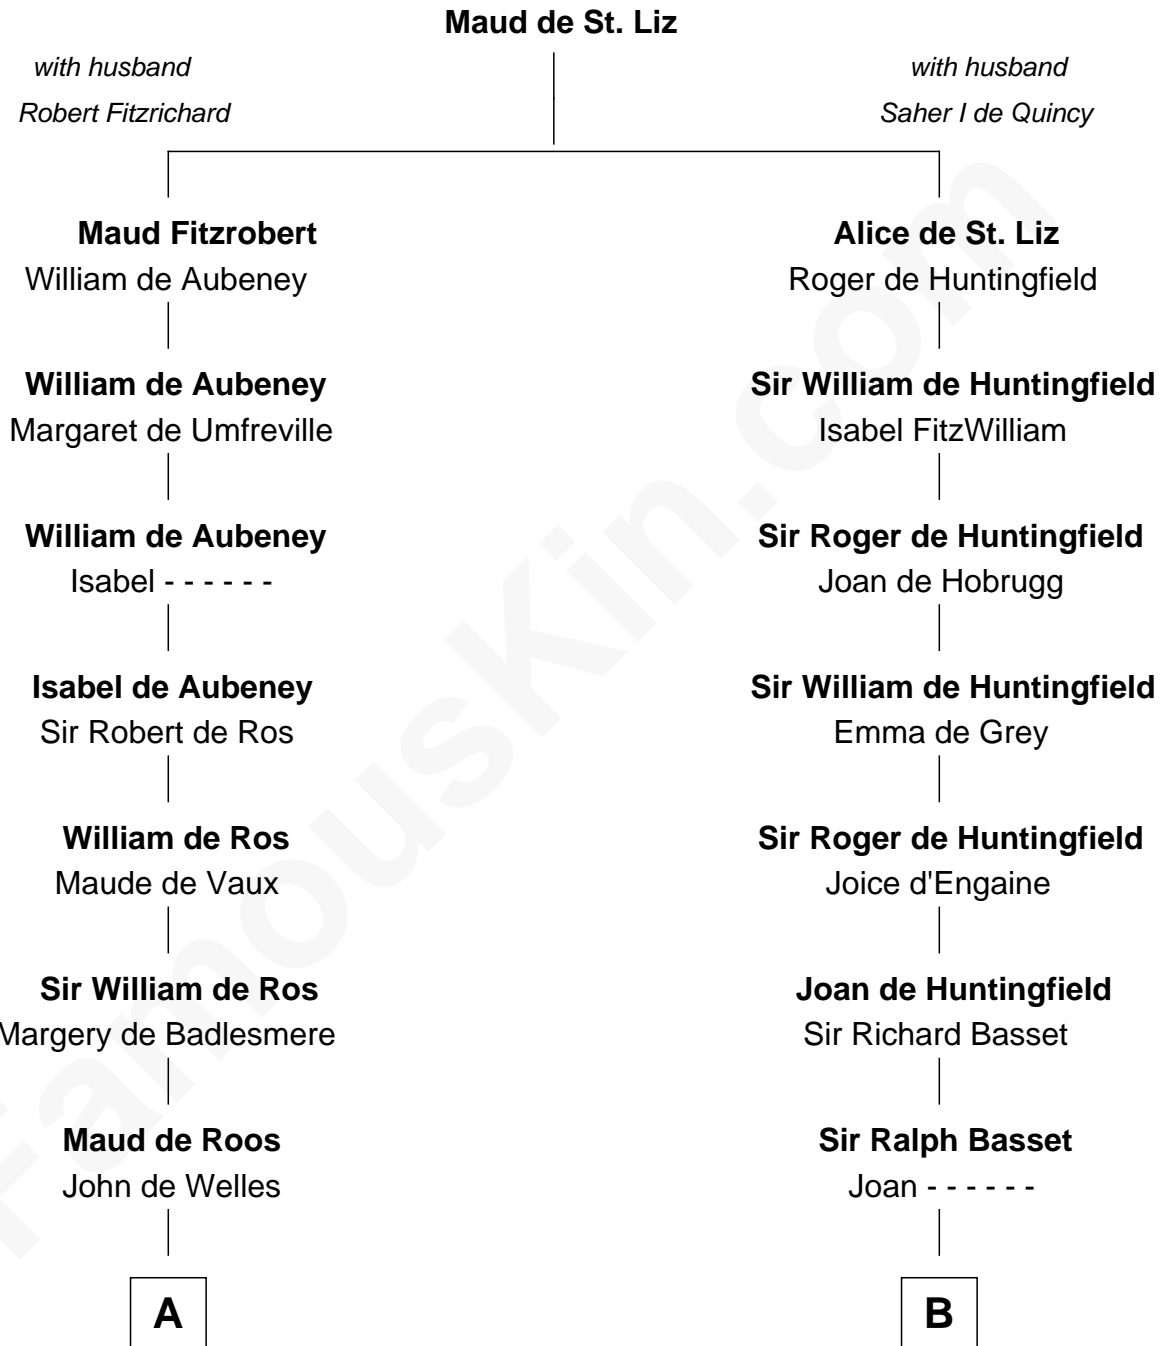

# FamousKin.com Relationship Chart of

**Meriwether Lewis**

*Lewis and Clark Expedition*

20th cousin of

**William Ellery**

*Signer of the Declaration of Independence*

**C**

**Elizabeth Warner**

Col. John Lewis

**Col. Robert Lewis**

Jane Meriwether

**William Lewis**

Lucy Meriwether

**Meriwether Lewis**

*Lewis and Clark Expedition*

**D**