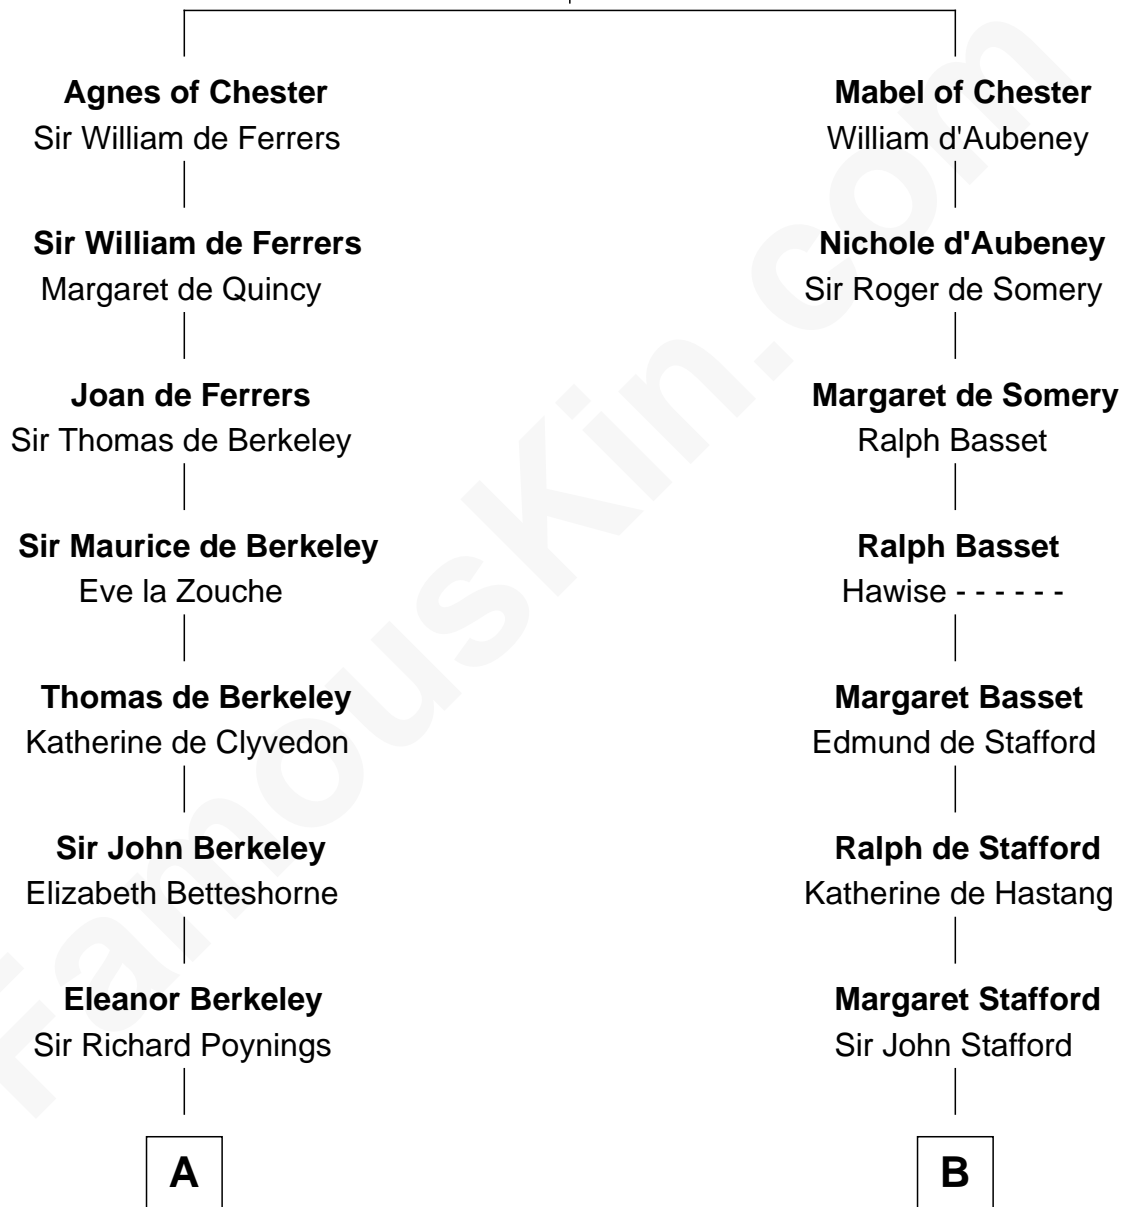

FamousKin.com

Relationship Chart of

Meriwether Lewis

Lewis and Clark Expedition

18th cousin 1 time removed of

William Ellery

Signer of the Declaration of Independence

Hugh de Kevelioc
Bertrade de Montfort

C

William Lewis
Lucy Meriwether

Meriwether Lewis
Lewis and Clark Expedition

D

Col. Job Almy
Ann Lawton

Elizabeth Almy
William Ellery

William Ellery
Signer of Declaration of Independence

FamousKin.com