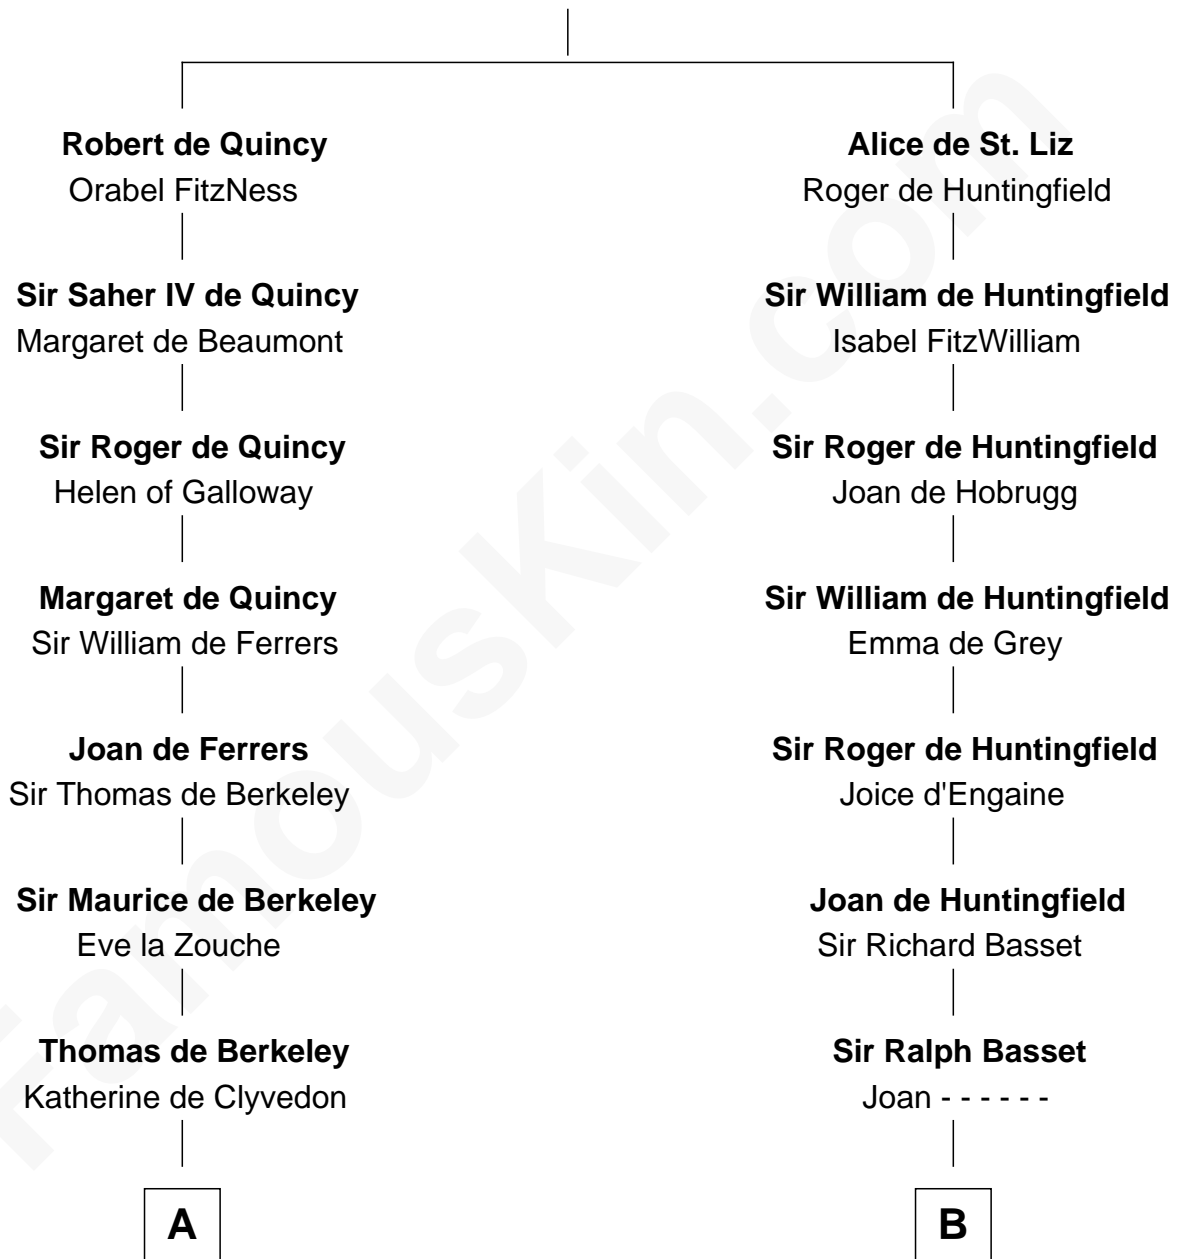

FamousKin.com

Relationship Chart of

Meriwether Lewis

Lewis and Clark Expedition

20th cousin of

William Ellery

Signer of the Declaration of Independence

Saher I de Quincy

Maud de St. Liz

C

Elizabeth Warner

Col. John Lewis

Col. Robert Lewis

Jane Meriwether

William Lewis

Lucy Meriwether

Meriwether Lewis

Lewis and Clark Expedition

D

Christopher Almy

Elizabeth Cornell

Col. Job Almy

Ann Lawton

Elizabeth Almy