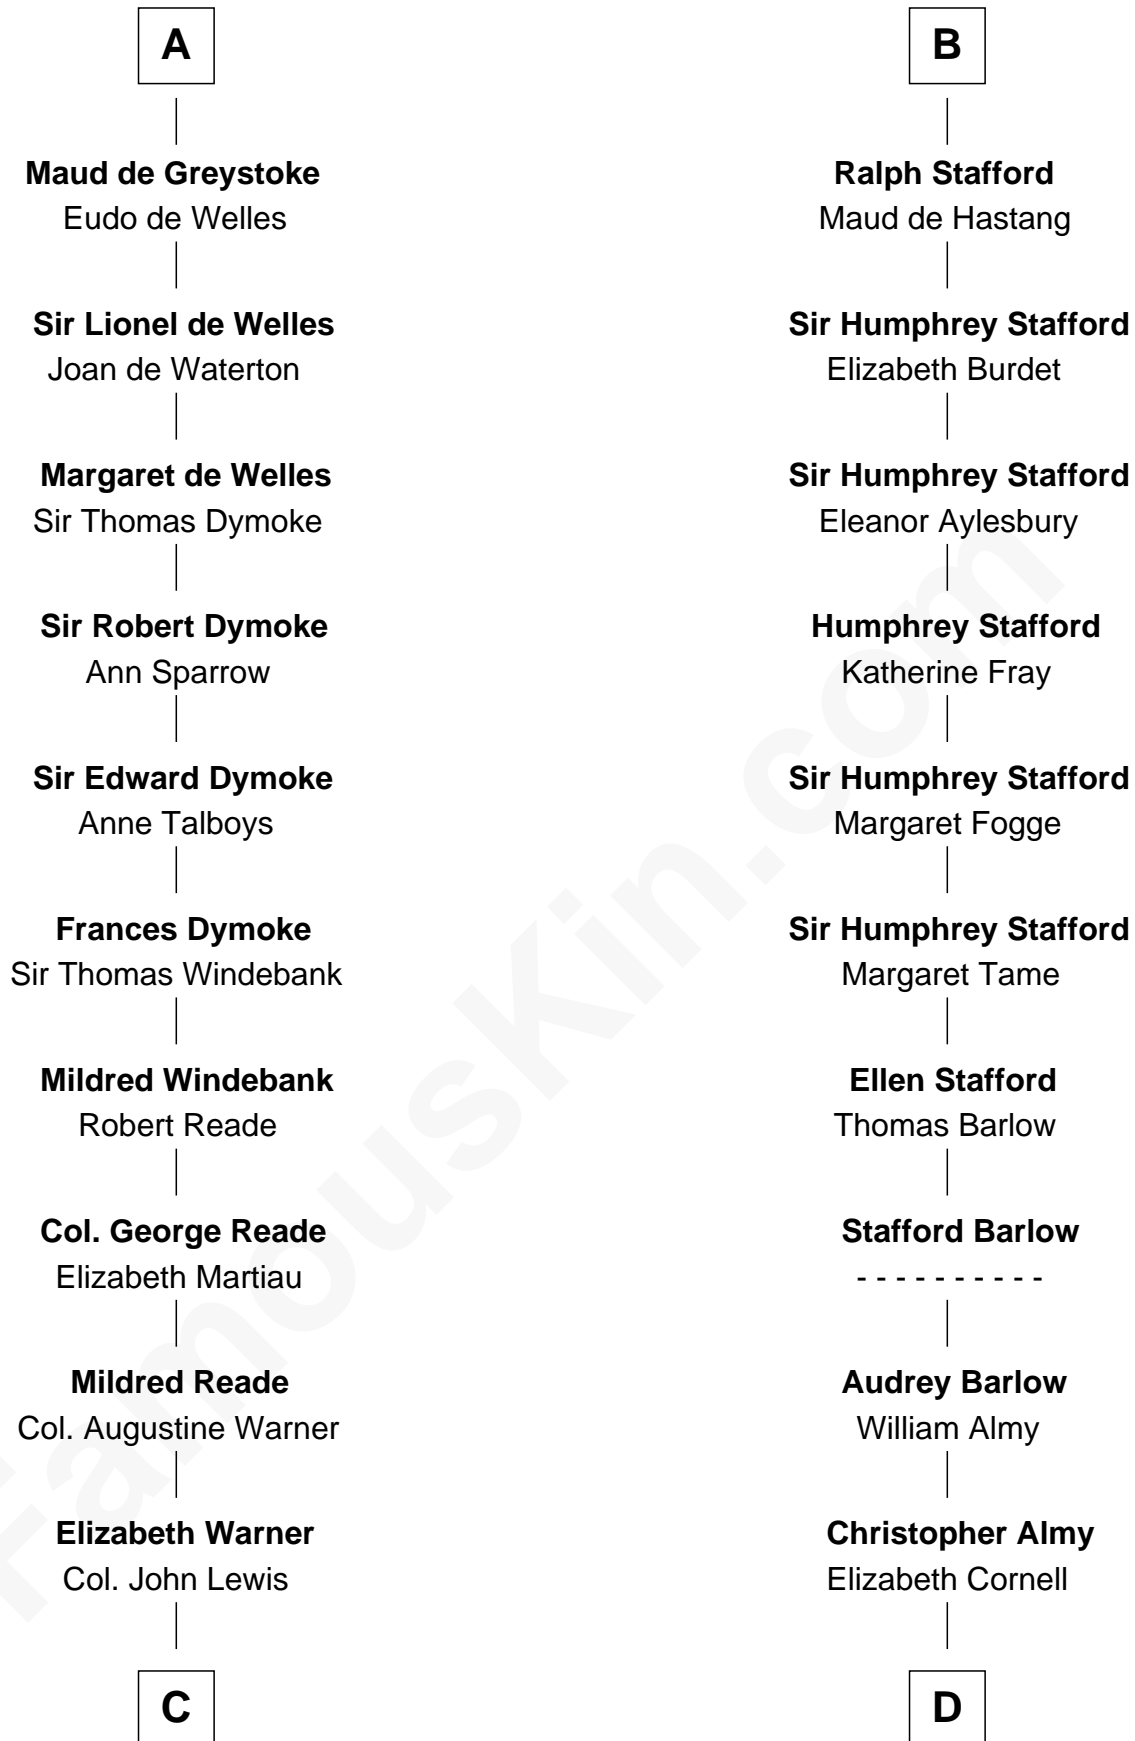

# FamousKin.com Relationship Chart of

**Meriwether Lewis**

*Lewis and Clark Expedition*

19th cousin of

**William Ellery**

*Signer of the Declaration of Independence*

**C**

**Col. Robert Lewis**

Jane Meriwether

**William Lewis**

Lucy Meriwether

**Meriwether Lewis**

*Lewis and Clark Expedition*

**D**

**Col. Job Almy**

Ann Lawton

**Elizabeth Almy**

William Ellery

**William Ellery**

*Signer of Declaration of Independence*

FamousKin.com