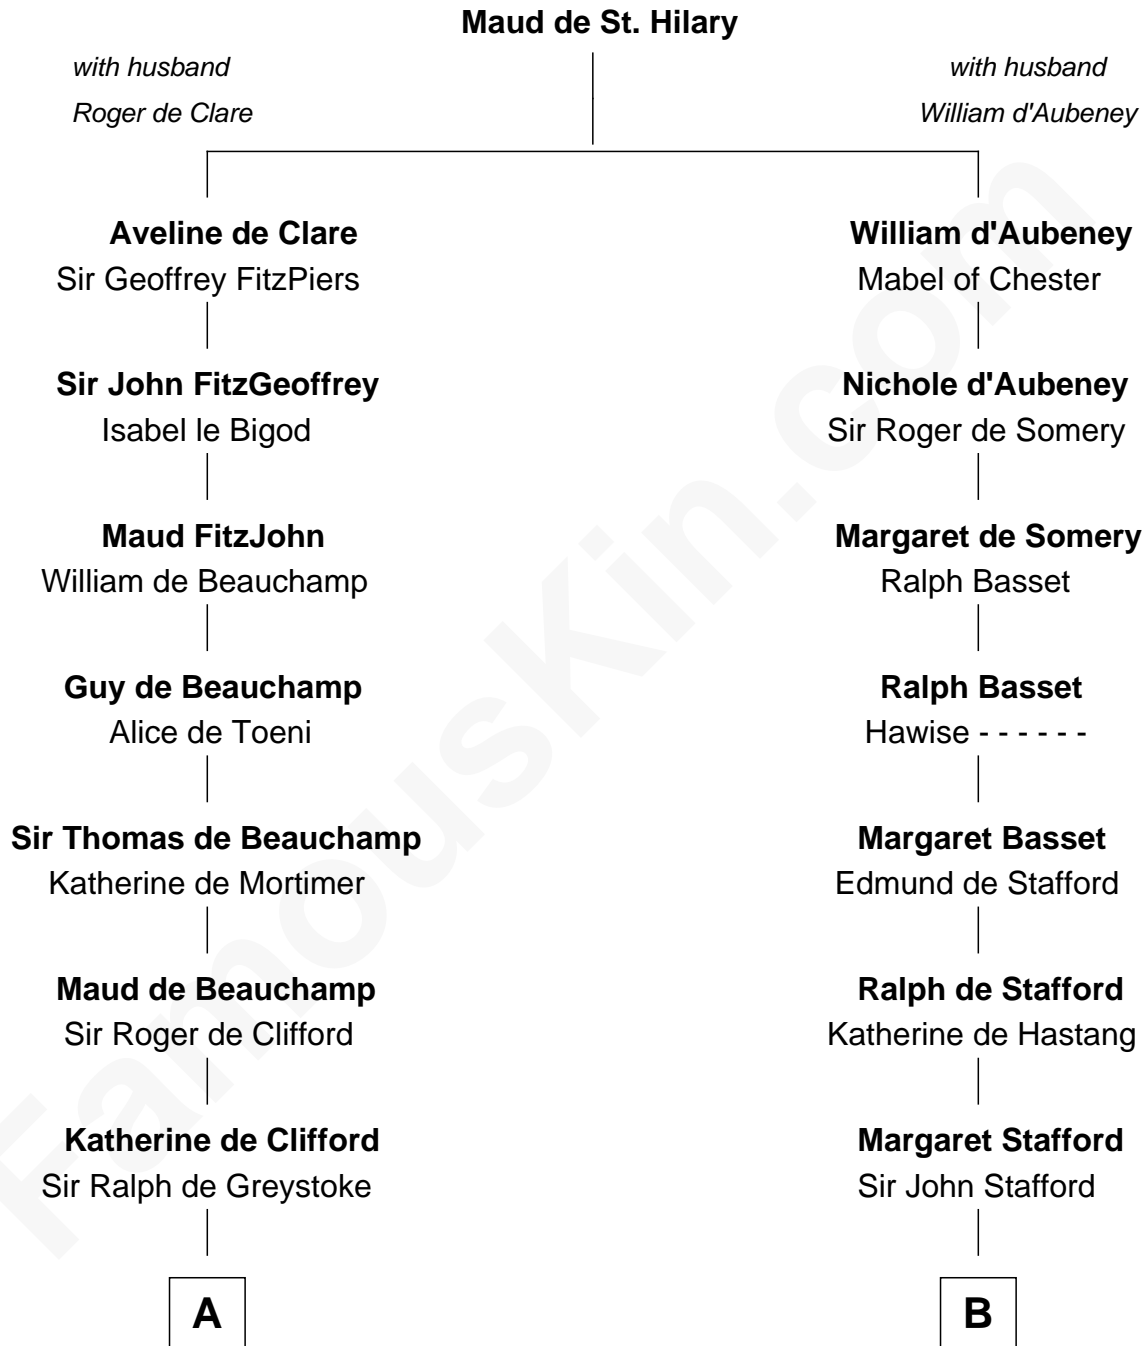

# FamousKin.com Relationship Chart of

**Meriwether Lewis**

*Lewis and Clark Expedition*

19th cousin of

**William Ellery**

*Signer of the Declaration of Independence*

**C**

**Col. Robert Lewis**

Jane Meriwether

**William Lewis**

Lucy Meriwether

**Meriwether Lewis**

*Lewis and Clark Expedition*

**D**

**Col. Job Almy**

Ann Lawton

**Elizabeth Almy**

William Ellery

**William Ellery**

*Signer of Declaration of Independence*

FamousKin.com