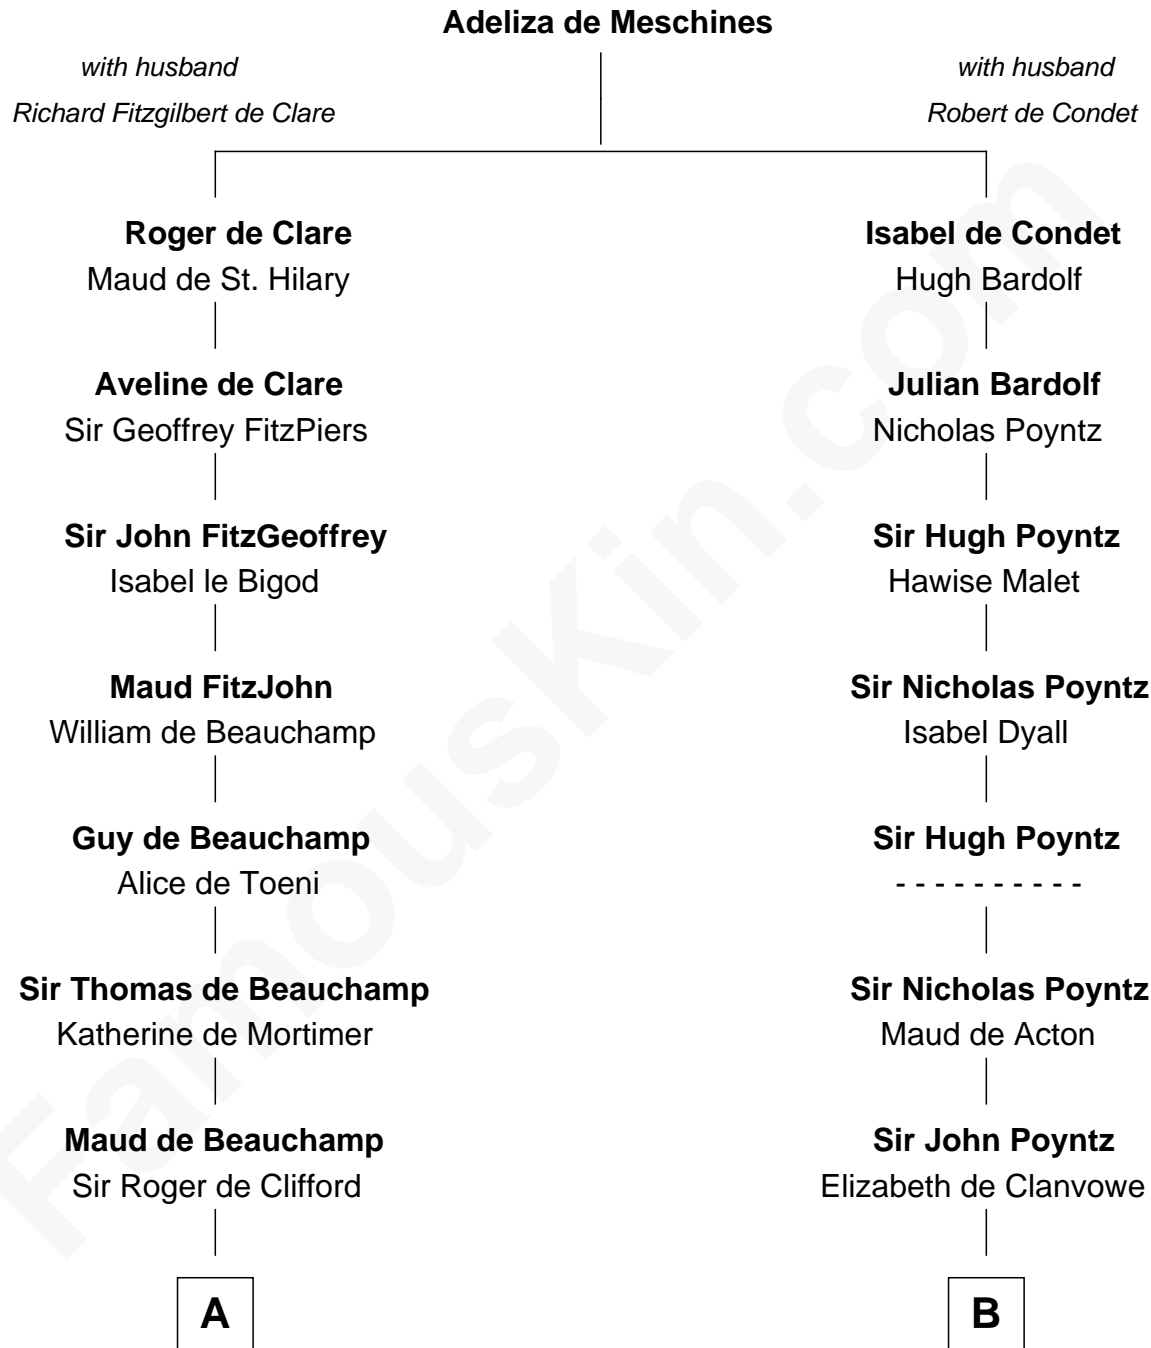

# FamousKin.com Relationship Chart of

**Meriwether Lewis**

*Lewis and Clark Expedition*

19th cousin 1 time removed of

**William Ellery**

*Signer of the Declaration of Independence*

**C**

**Elizabeth Warner**

Col. John Lewis

**Col. Robert Lewis**

Jane Meriwether

**William Lewis**

Lucy Meriwether

**Meriwether Lewis**

*Lewis and Clark Expedition*

**D**