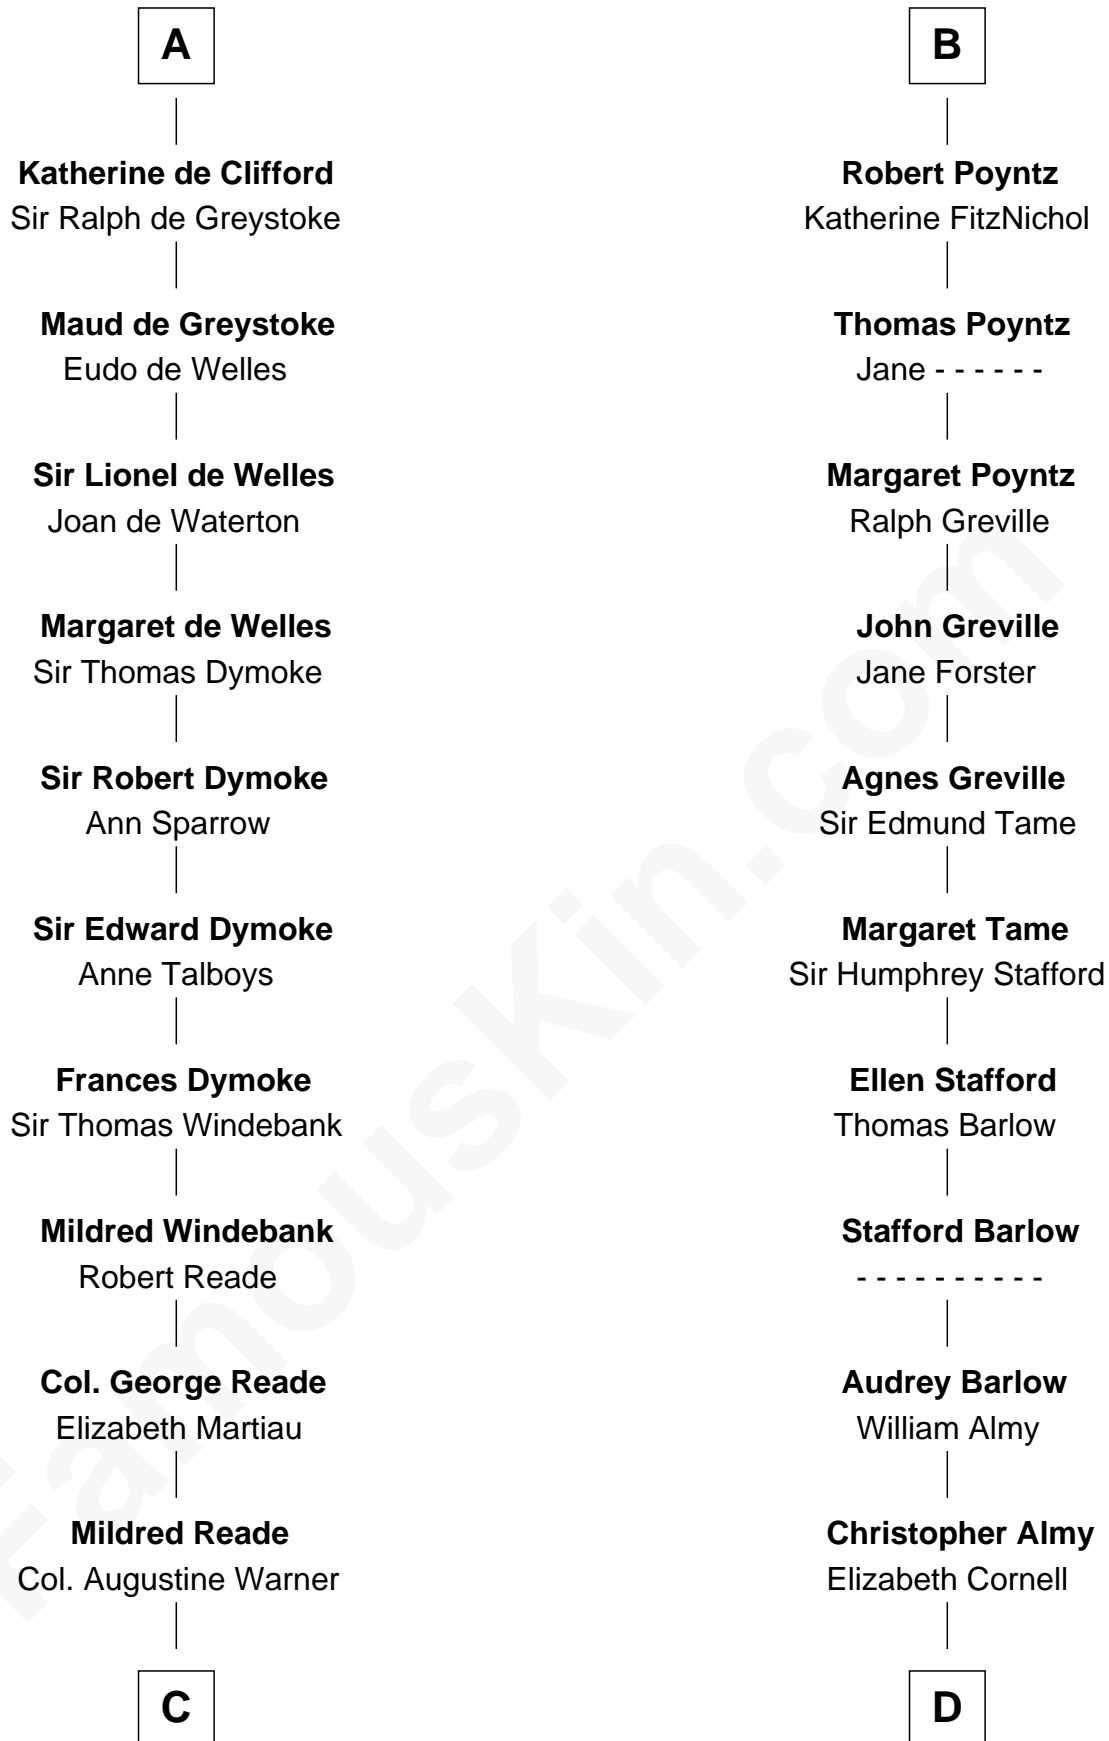

# FamousKin.com Relationship Chart of

**Meriwether Lewis**

*Lewis and Clark Expedition*

19th cousin 1 time removed of

**William Ellery**

*Signer of the Declaration of Independence*

**C**

**Elizabeth Warner**

Col. John Lewis

**Col. Robert Lewis**

Jane Meriwether

**William Lewis**

Lucy Meriwether

**Meriwether Lewis**

*Lewis and Clark Expedition*

**D**