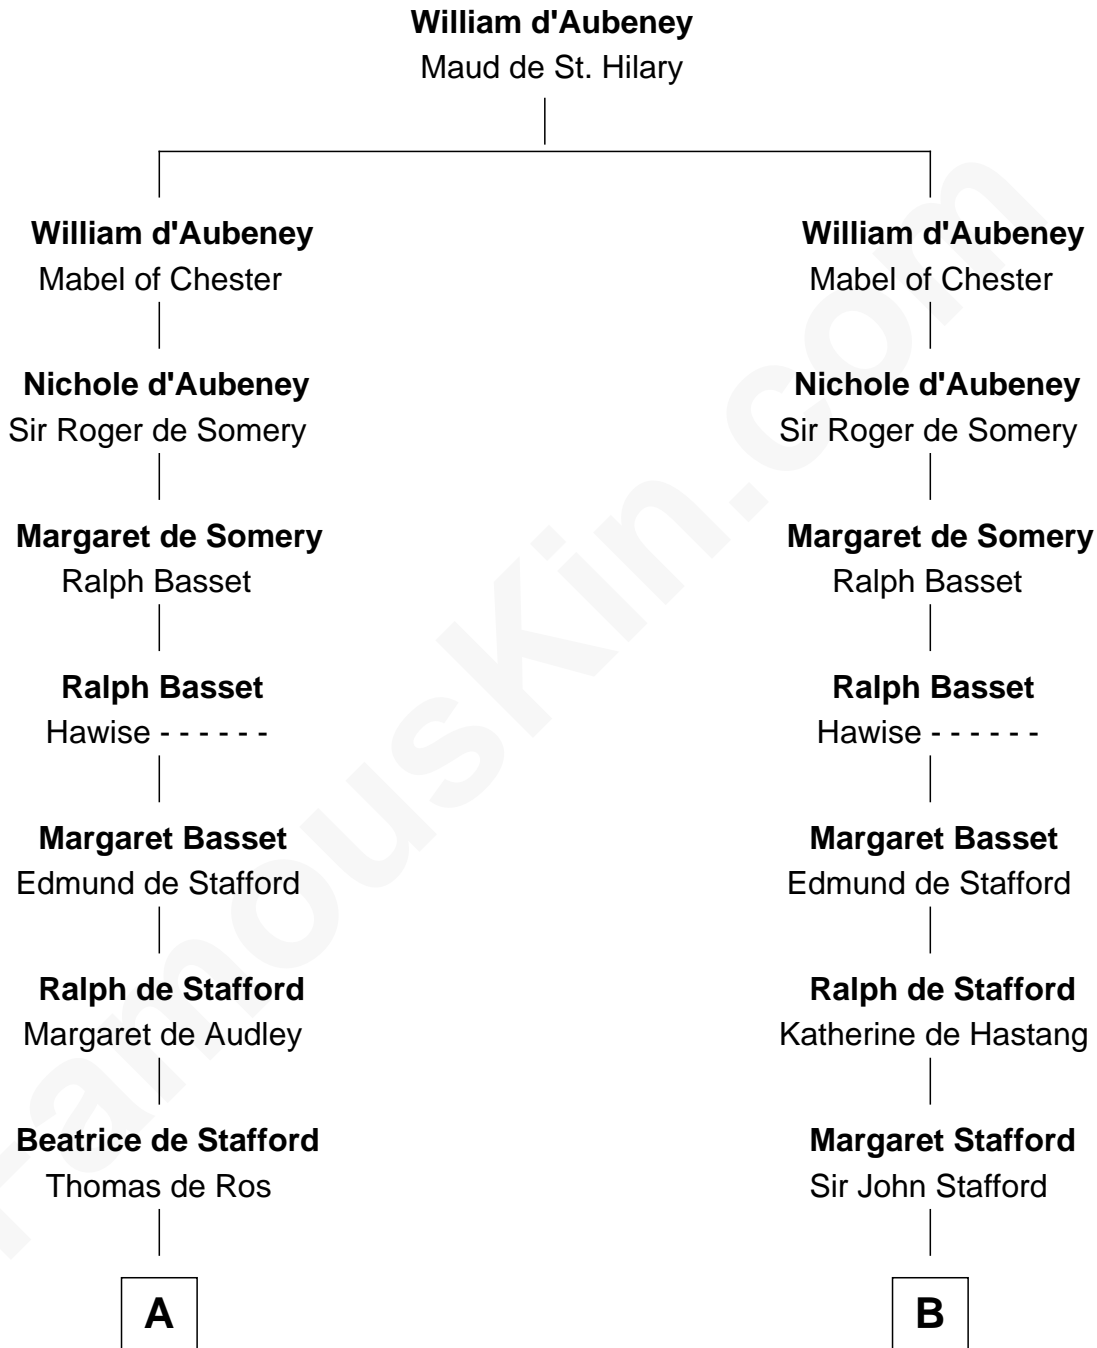

# FamousKin.com Relationship Chart of

**Meriwether Lewis**

*Lewis and Clark Expedition*

19th cousin 1 time removed of

**William Ellery**

*Signer of the Declaration of Independence*

**C**

**Elizabeth Warner**

Col. John Lewis

**Col. Robert Lewis**

Jane Meriwether

**William Lewis**

Lucy Meriwether

**Meriwether Lewis**

*Lewis and Clark Expedition*

**D**

**Col. Job Almy**

Ann Lawton

**Elizabeth Almy**

William Ellery

**William Ellery**

*Signer of Declaration of Independence*

FamousKin.com