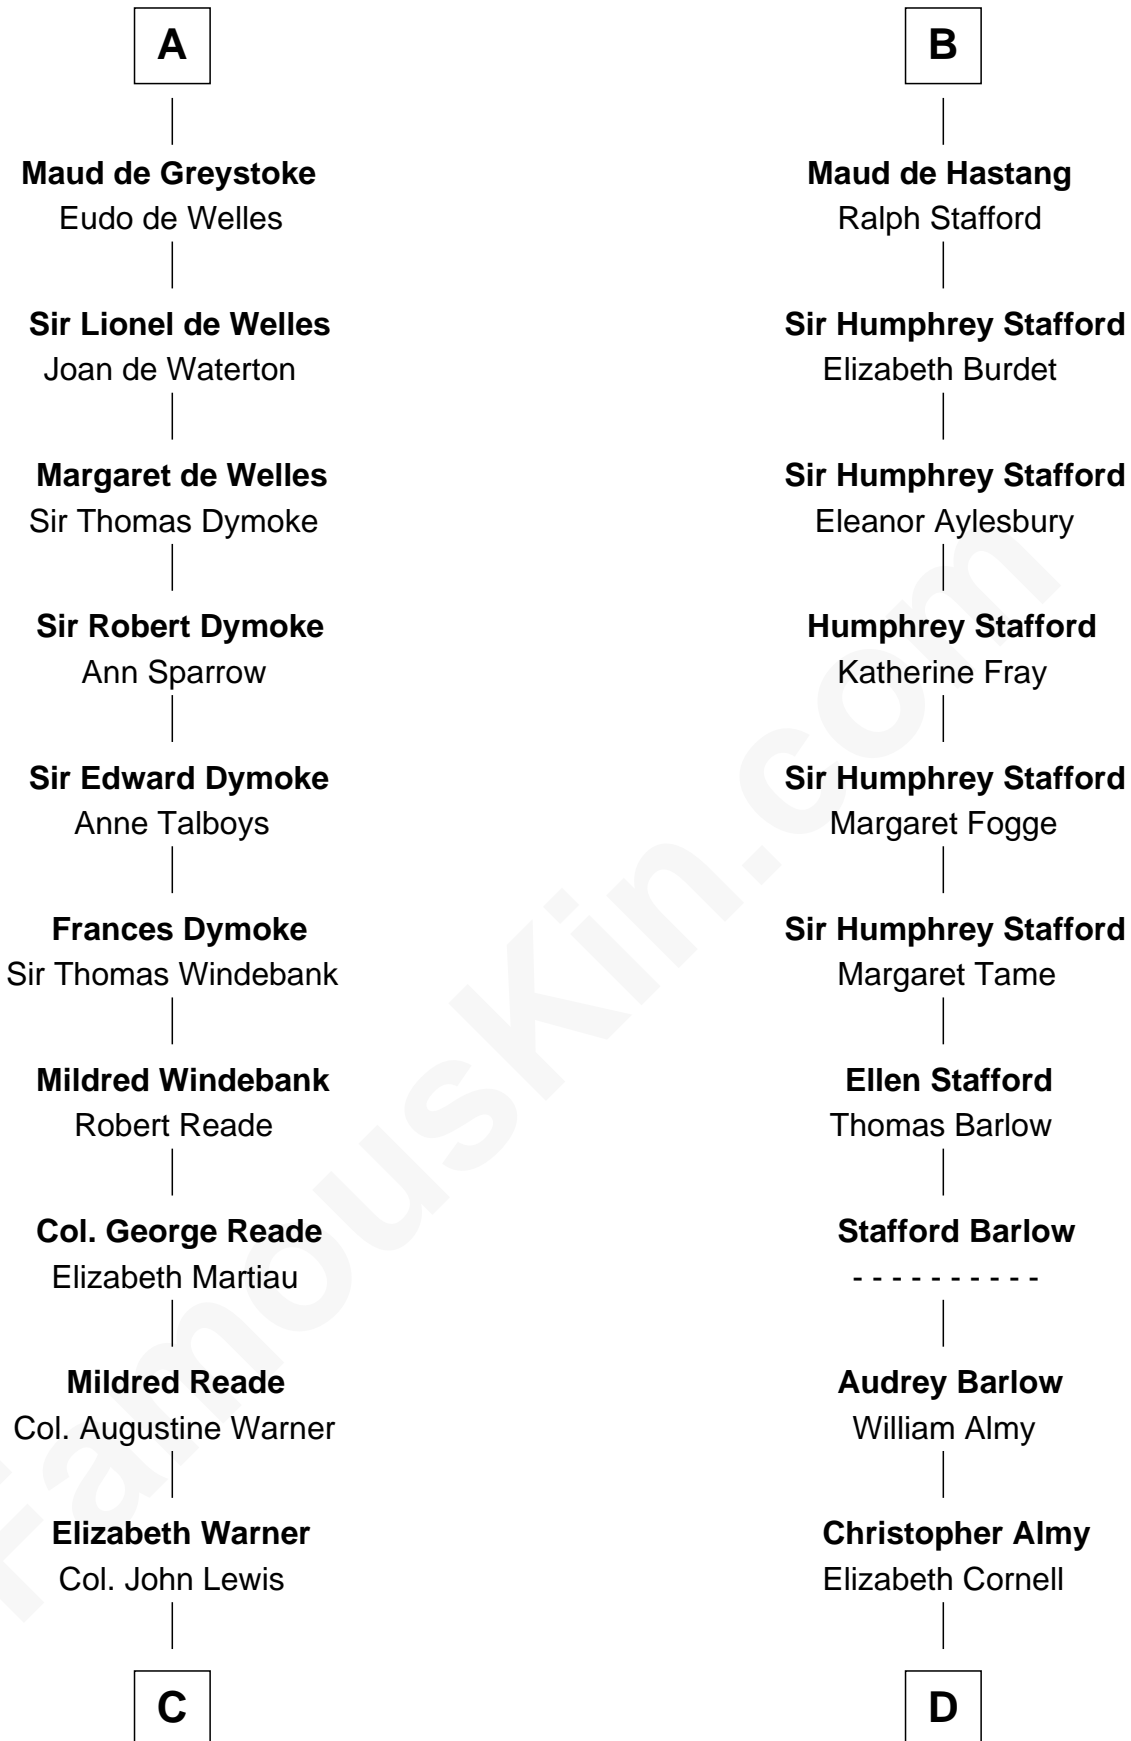

FamousKin.com Relationship Chart of

Meriwether Lewis

Lewis and Clark Expedition

19th cousin of

William Ellery

Signer of the Declaration of Independence

C

Col. Robert Lewis

Jane Meriwether

William Lewis

Lucy Meriwether

Meriwether Lewis

Lewis and Clark Expedition

D

Col. Job Almy

Ann Lawton