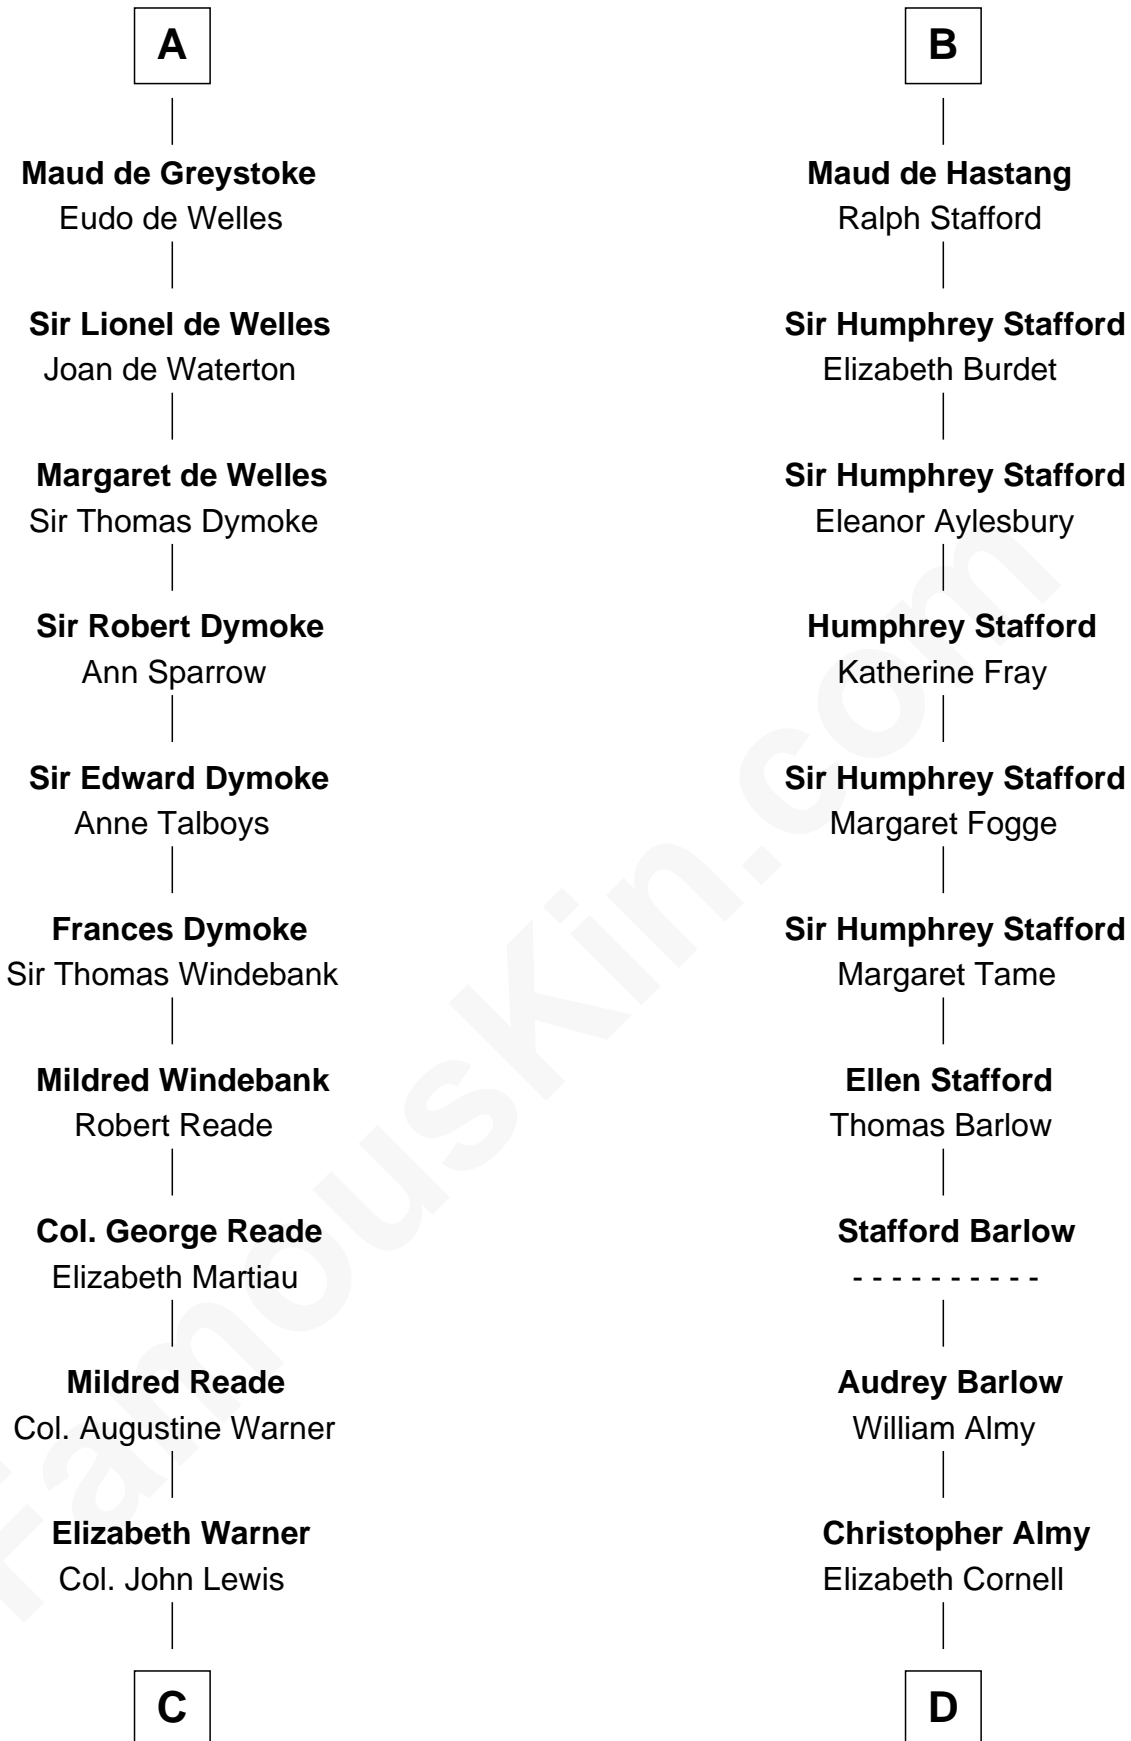

FamousKin.com Relationship Chart of

Meriwether Lewis

Lewis and Clark Expedition

19th cousin of

William Ellery

Signer of the Declaration of Independence

William FitzPatrick

Eleonore de Vitre

Ela of Salisbury
Sir William Longespee

William Longespee
Idoine de Camville

Ela Longespee
Sir James de Audley

Sir Hugh I de Audley
Iseult de Mortimer

Alice de Audley
Sir Ralph de Greystoke

Sir William de Greystoke
Joan FitzHenry

Sir Ralph de Greystoke
Katherine de Clifford

A

Ela of Salisbury
Sir William Longespee

Ida Longespee
Sir William de Beauchamp

Beatrice de Beauchamp
Thomas FitzOtto

Maud FitzThomas
John de Botetourte

Ada de Botetourte
Sir John de St. Philibert

Maud de St. Philibert
Sir Warin Trussell

Maud Trussell
Sir John de Hastang

B

C

Col. Robert Lewis

Jane Meriwether

William Lewis

Lucy Meriwether