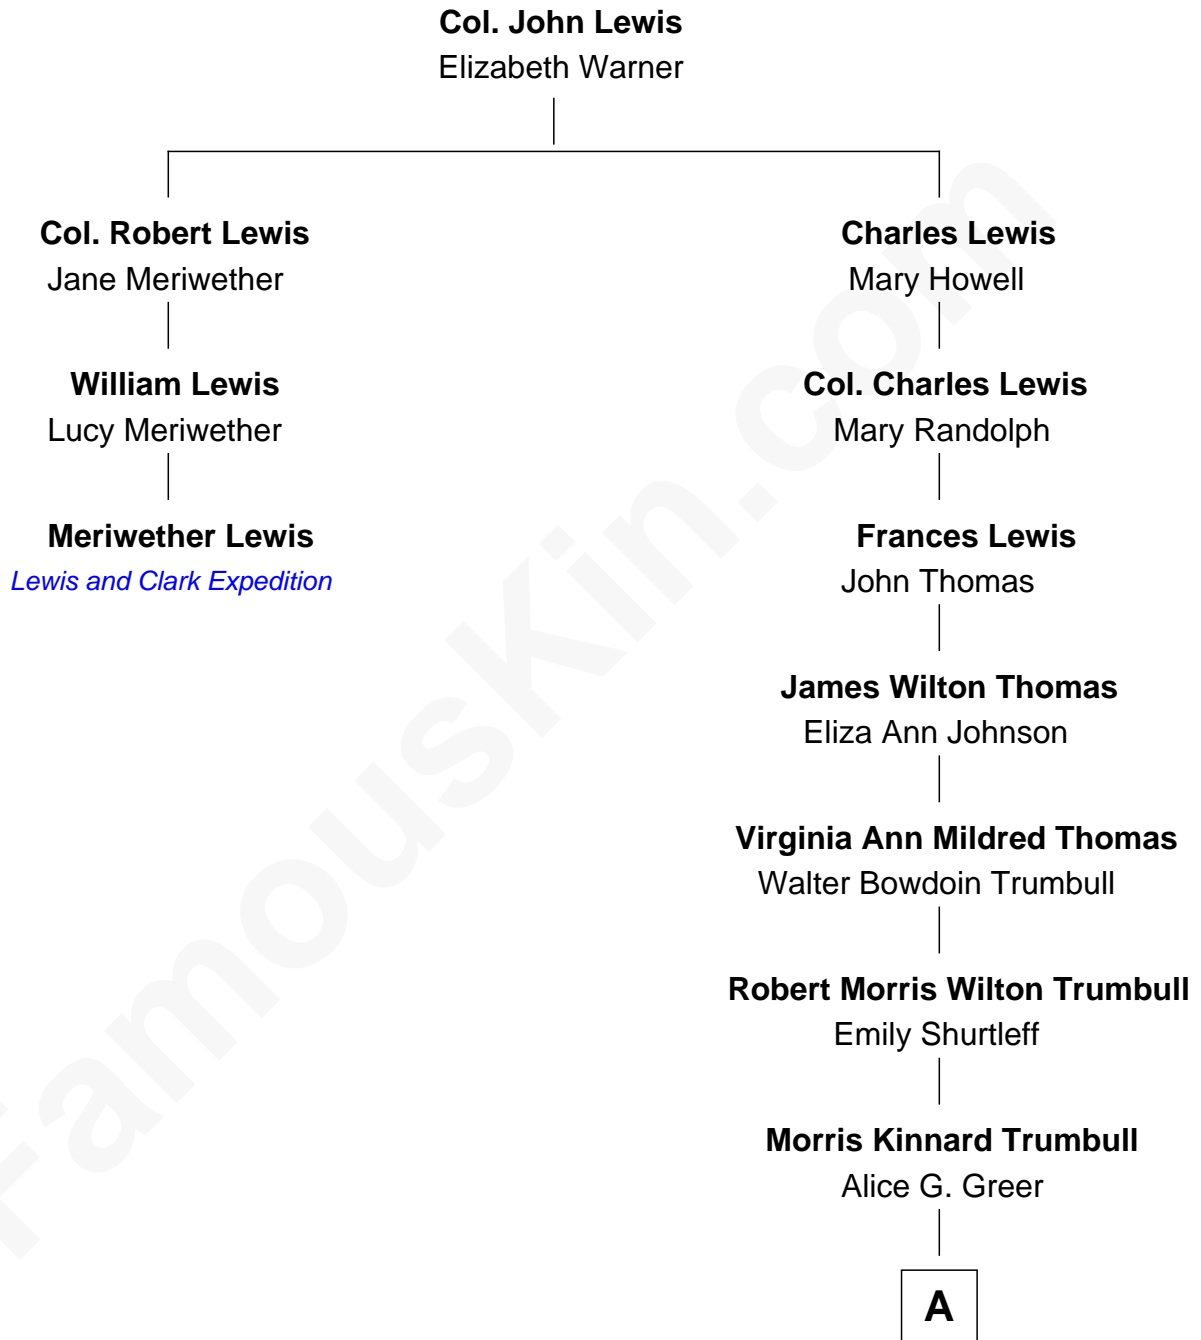

# FamousKin.com Relationship Chart of

**Meriwether Lewis**

*Lewis and Clark Expedition*

2nd cousin 6 times removed of

**Douglas Trumbull**

*Film Special Effects Pioneer*

FamousKin.com