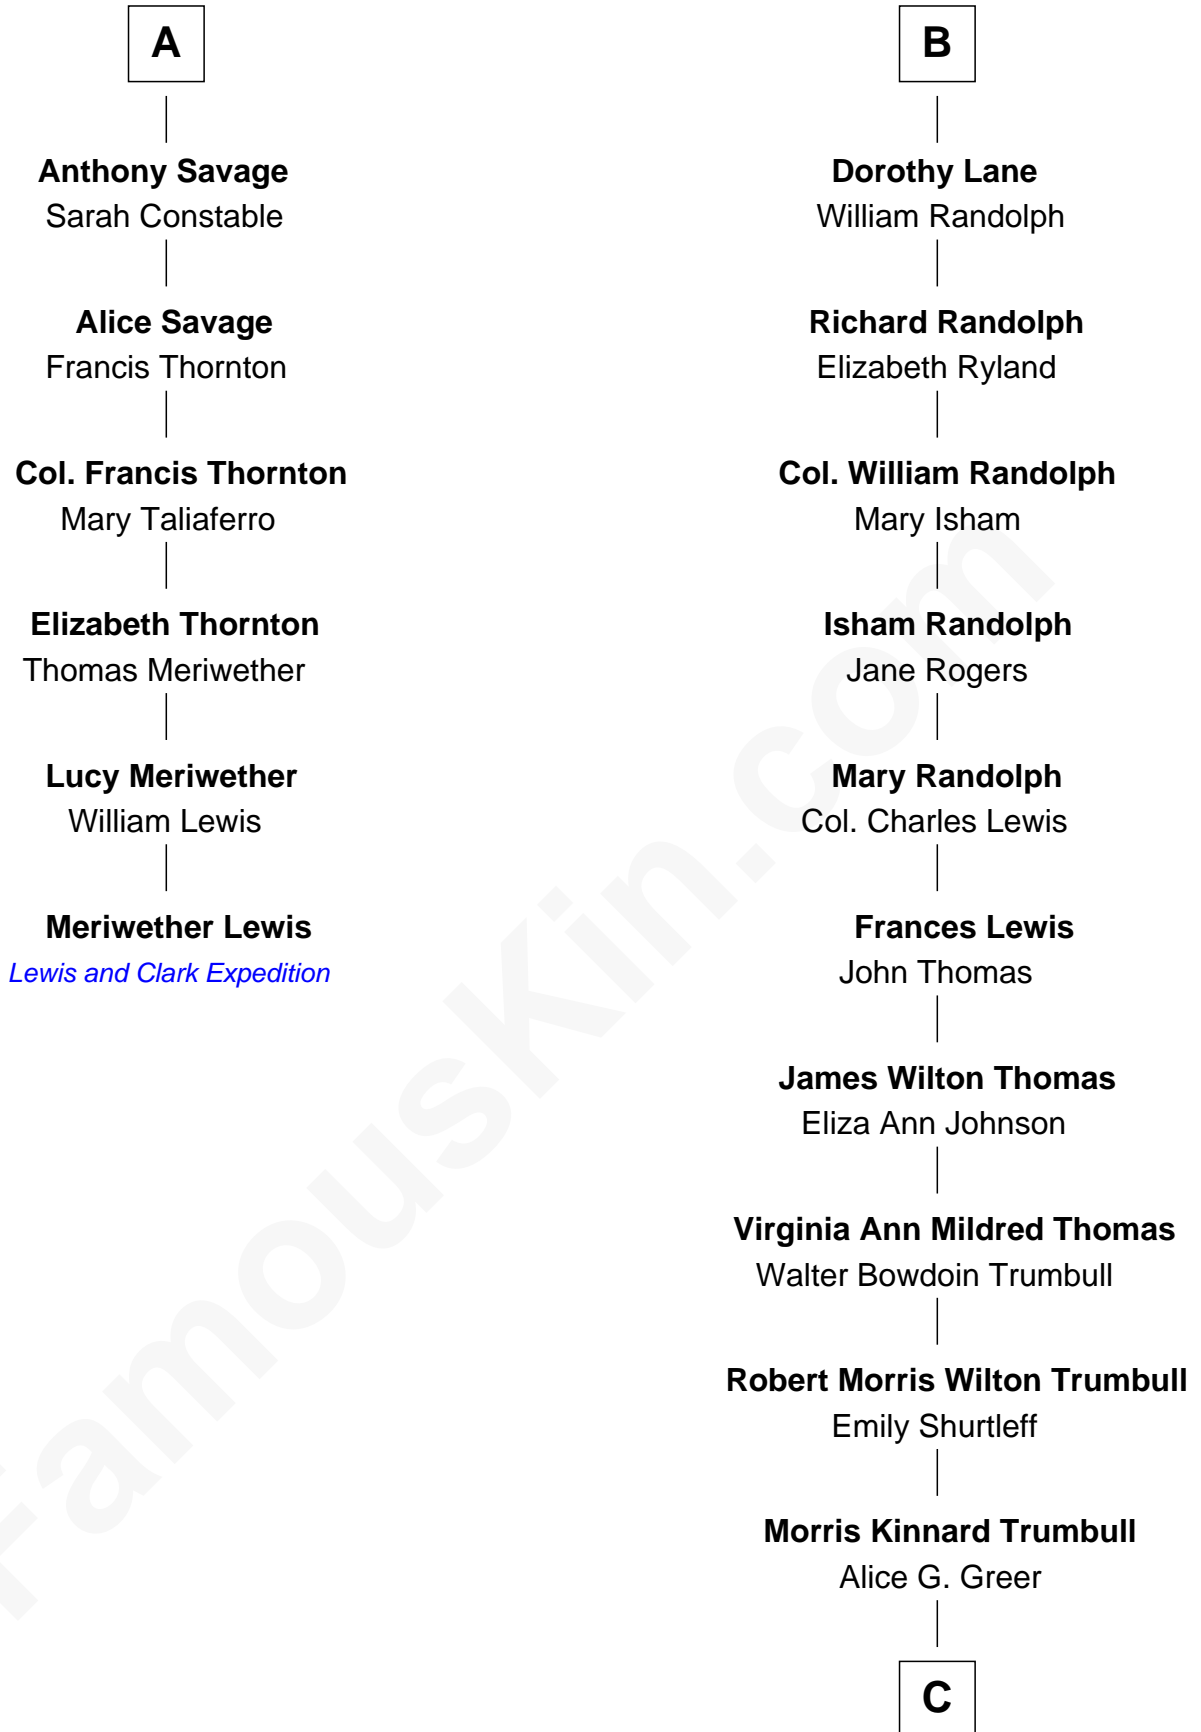

FamousKin.com Relationship Chart of

Meriwether Lewis

Lewis and Clark Expedition

12th cousin 6 times removed of

Douglas Trumbull

Film Special Effects Pioneer

FamousKin.com