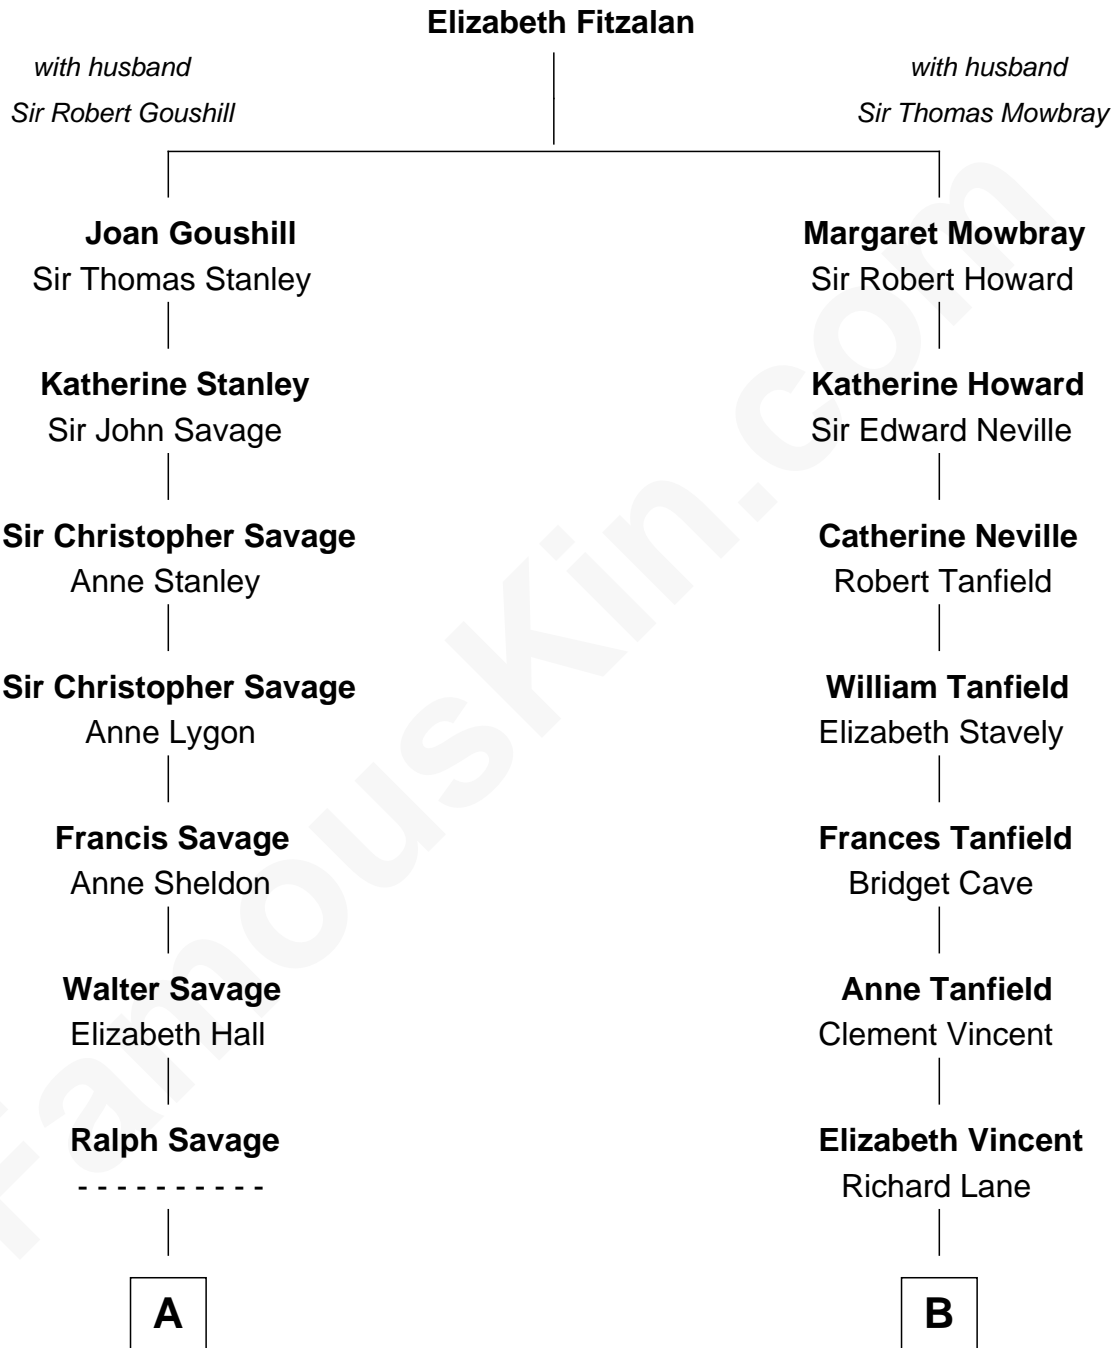

FamousKin.com Relationship Chart of

Meriwether Lewis

Lewis and Clark Expedition

12th cousin 6 times removed of

Douglas Trumbull

Film Special Effects Pioneer

FamousKin.com