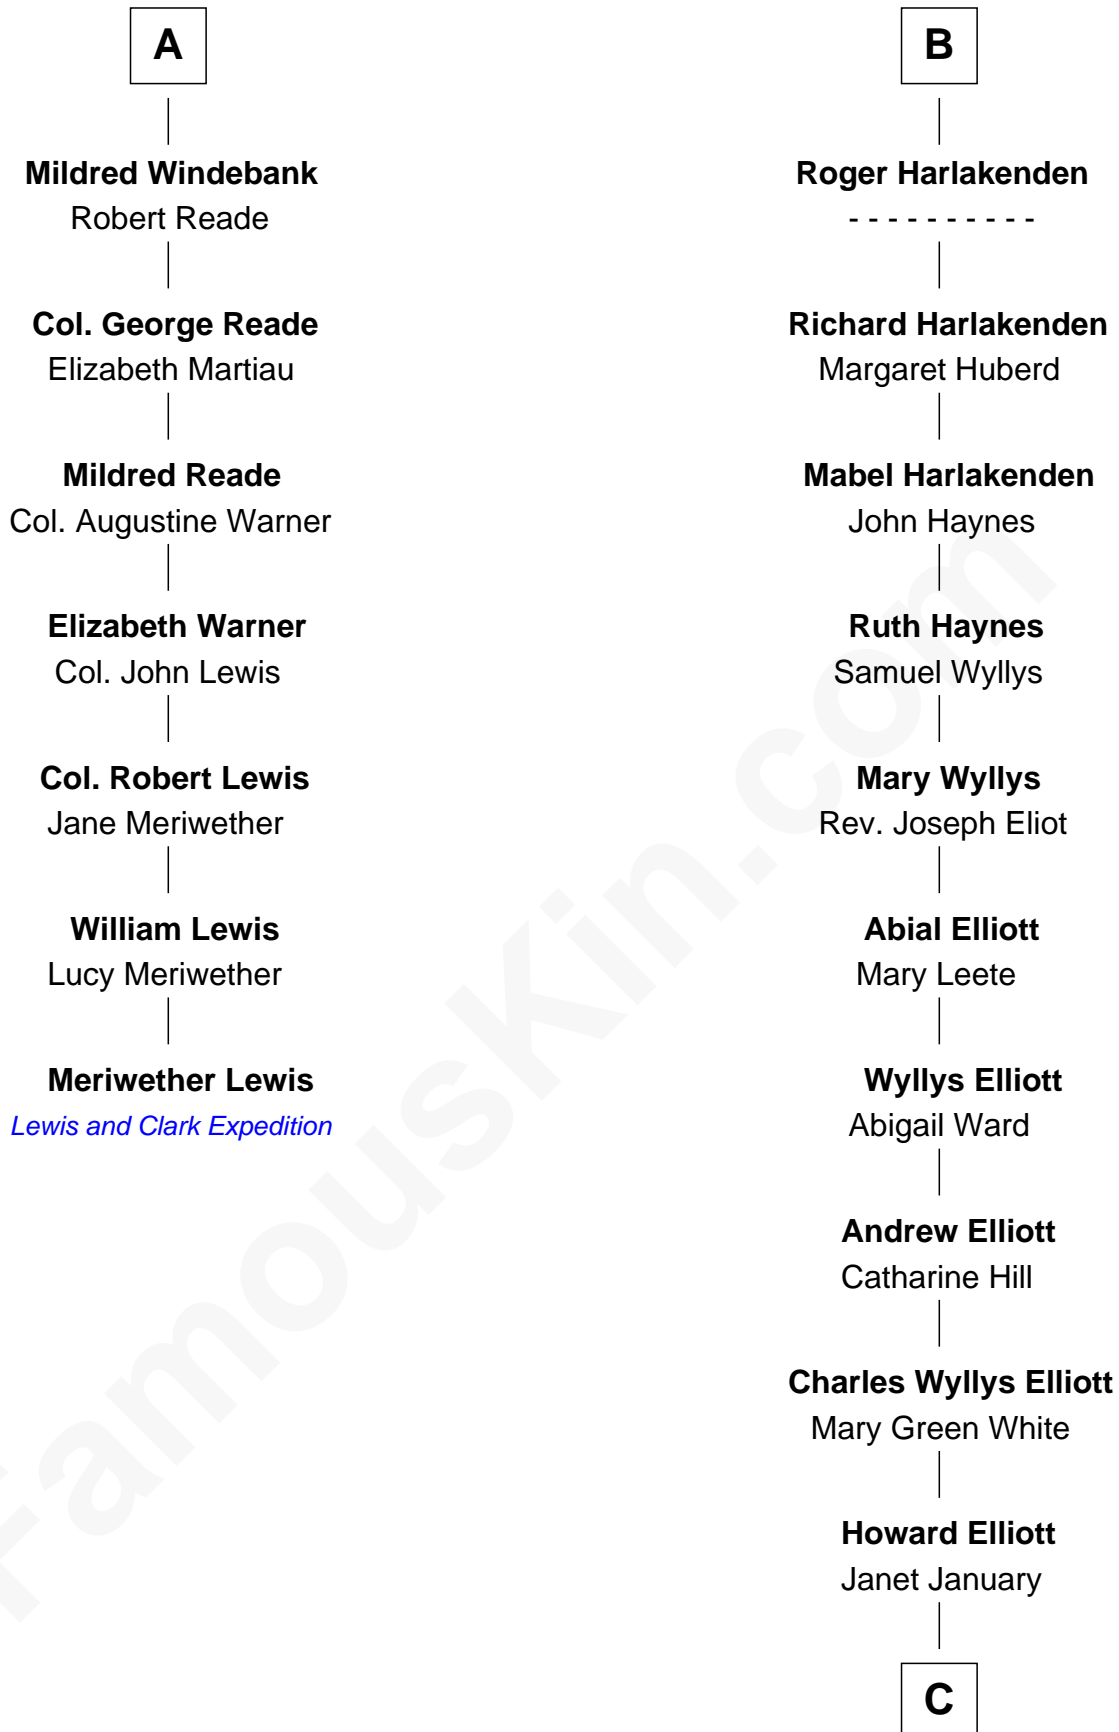

FamousKin.com Relationship Chart of

Meriwether Lewis

Lewis and Clark Expedition

13th cousin 6 times removed of

Ali Wentworth

TV Actress and Comedienne

C

Janet January Elliott
Richard Bryant Hobart

Mable Bryant Hobart
Eric Bartlett Wentworth

Ali Wentworth
TV Actress and Comedienne