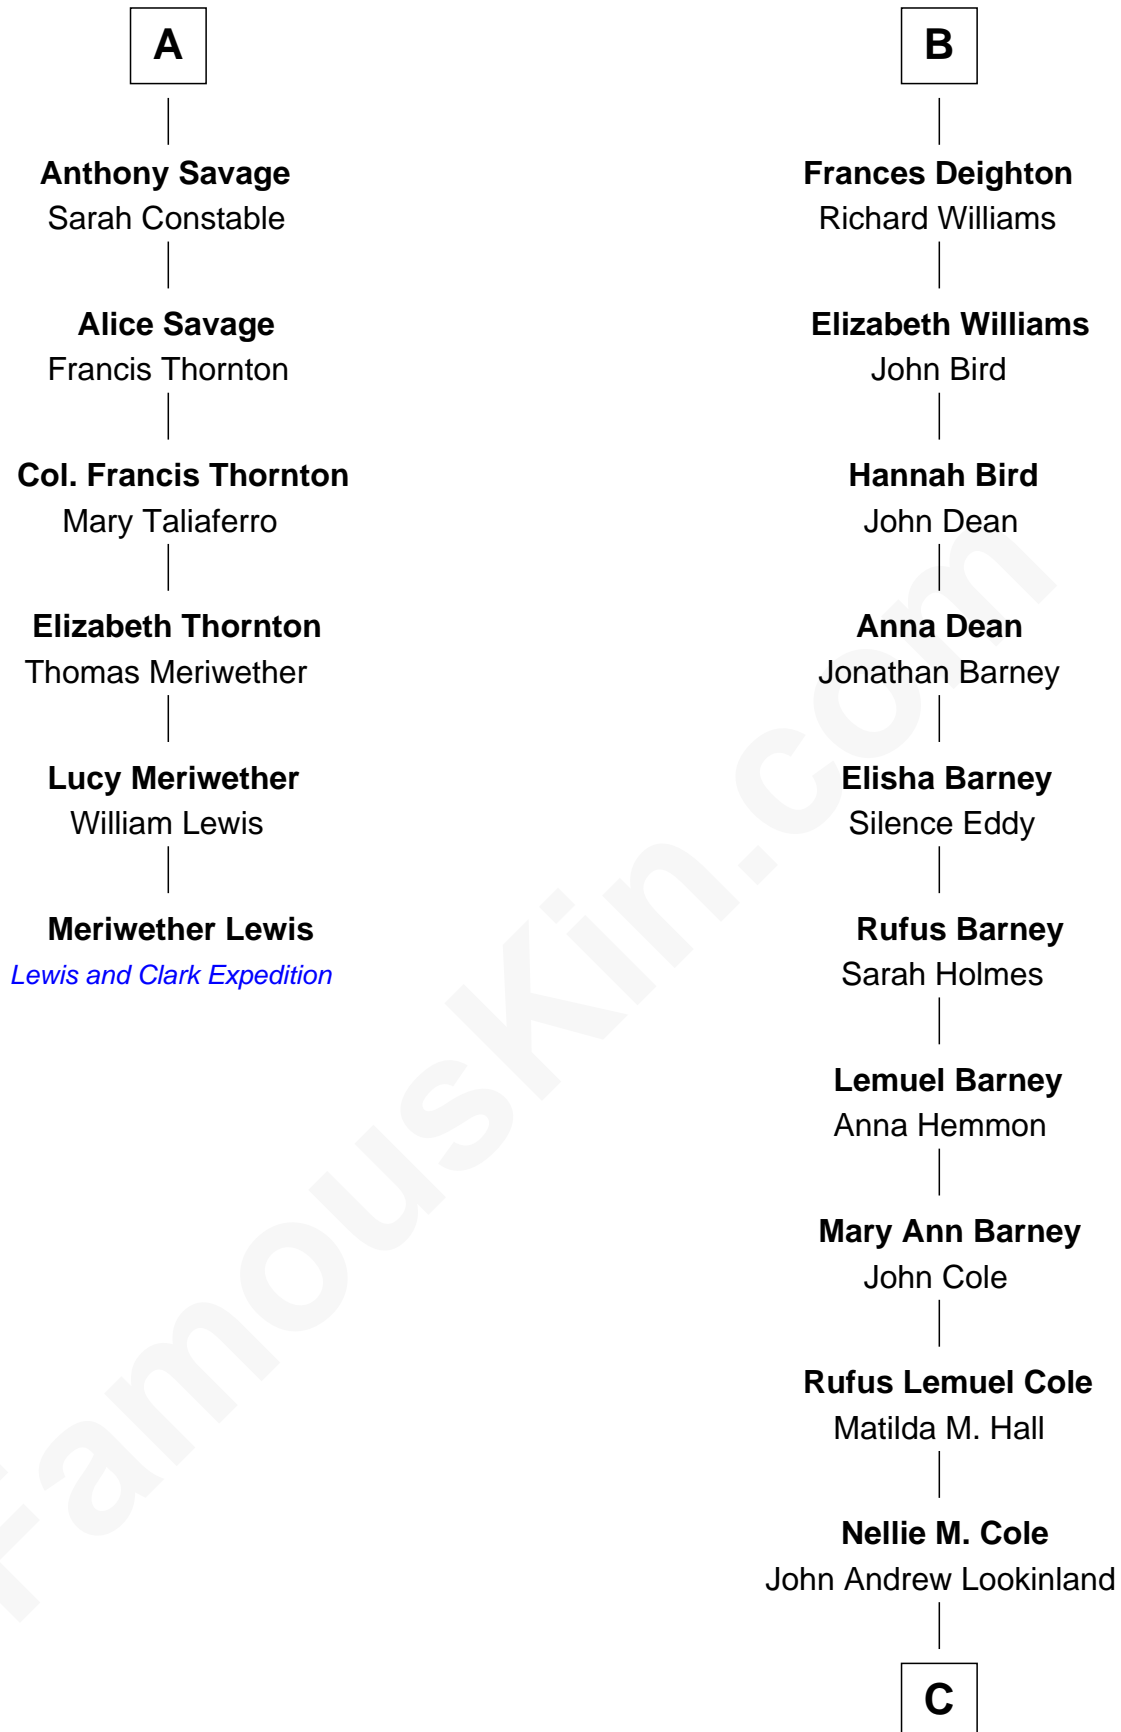

FamousKin.com Relationship Chart of

Meriwether Lewis

Lewis and Clark Expedition

12th cousin 7 times removed of

Michael Lookinland

TV Actor

C

Orrin Paul Lookinland

Madeline Tait

Paul Russell Lookinland

Karen Ruth McKinney

Michael Lookinland

TV Actor

FamousKin.com