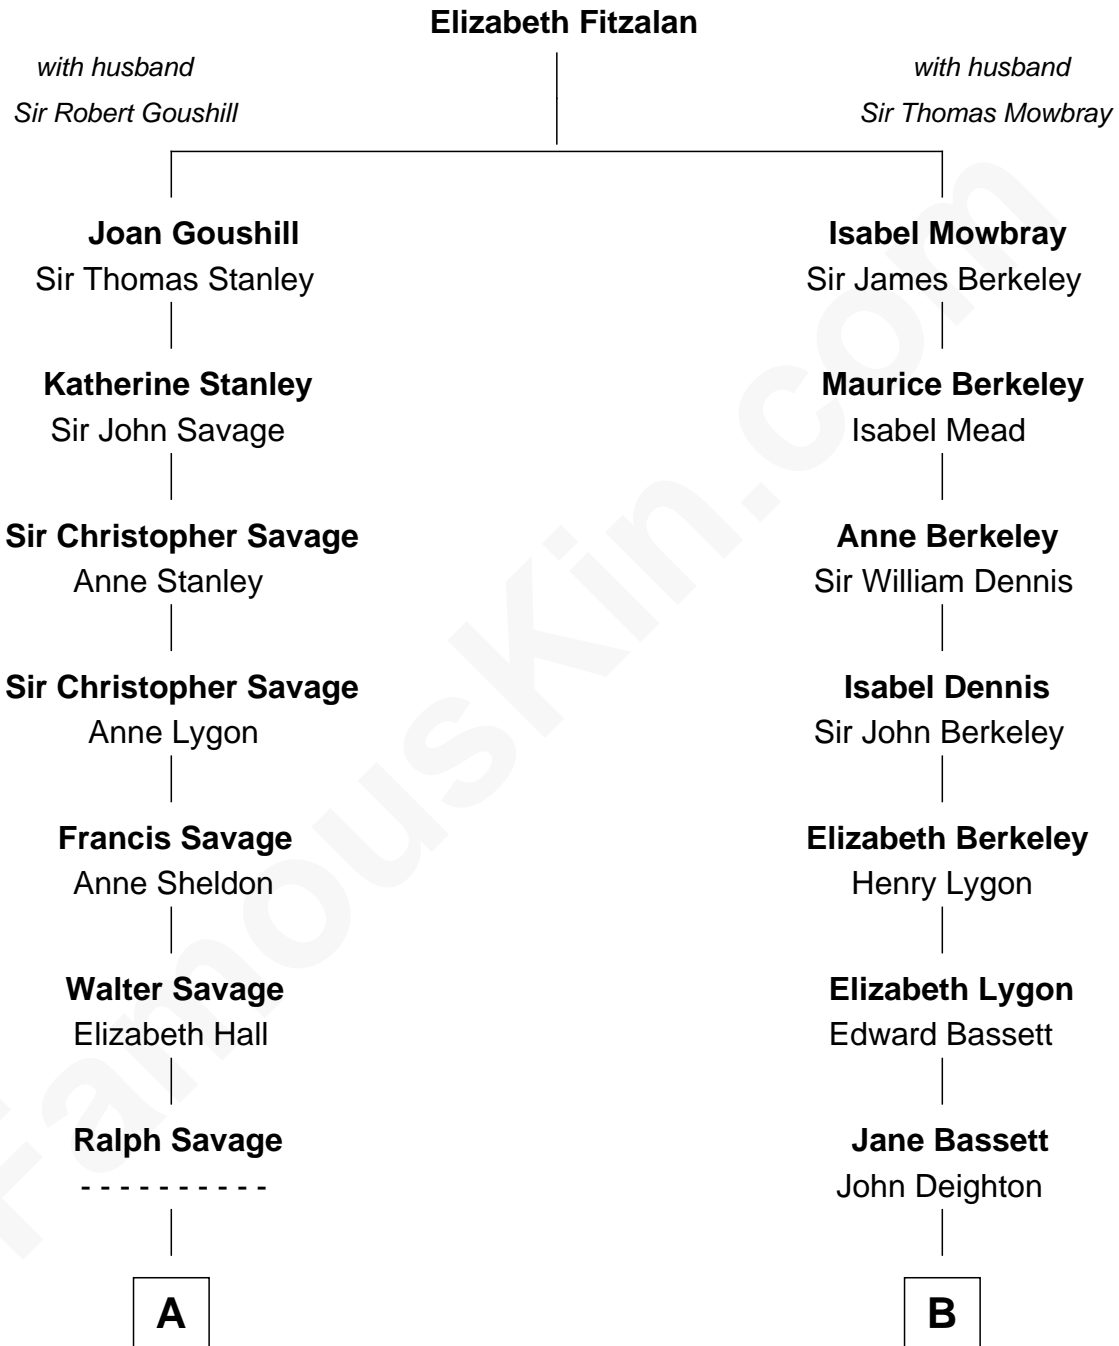

FamousKin.com Relationship Chart of

Meriwether Lewis

Lewis and Clark Expedition

12th cousin 7 times removed of

Michael Lookinland

TV Actor

C

Orrin Paul Lookinland

Madeline Tait

Paul Russell Lookinland

Karen Ruth McKinney

Michael Lookinland

TV Actor

FamousKin.com