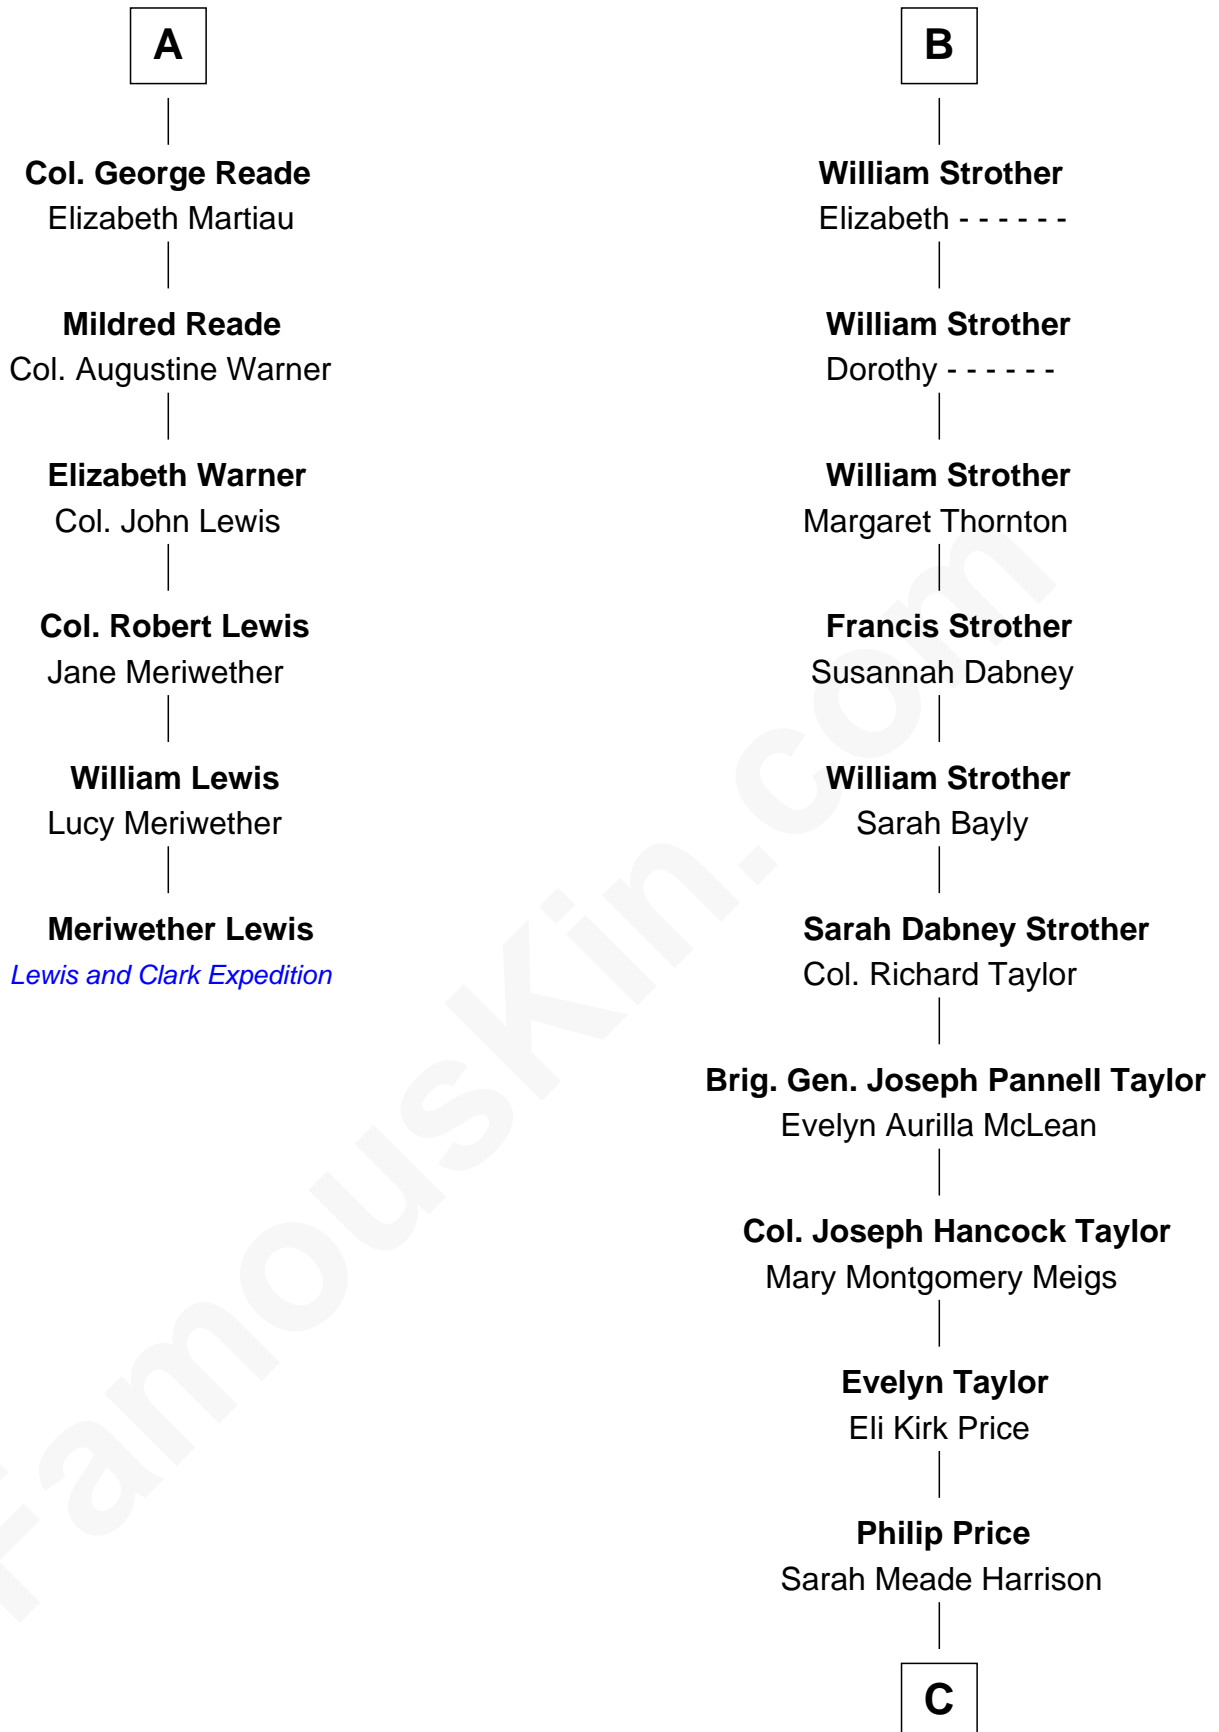

FamousKin.com Relationship Chart of

Meriwether Lewis

Lewis and Clark Expedition

12th cousin 6 times removed of

Parker Stevenson

TV and Movie Actor

Sir Ralph Neville

Joan Beaufort

C

Sarah Meade Price
Richard Stevenson Parker

Parker Stevenson
TV and Movie Actor

FamousKin.com