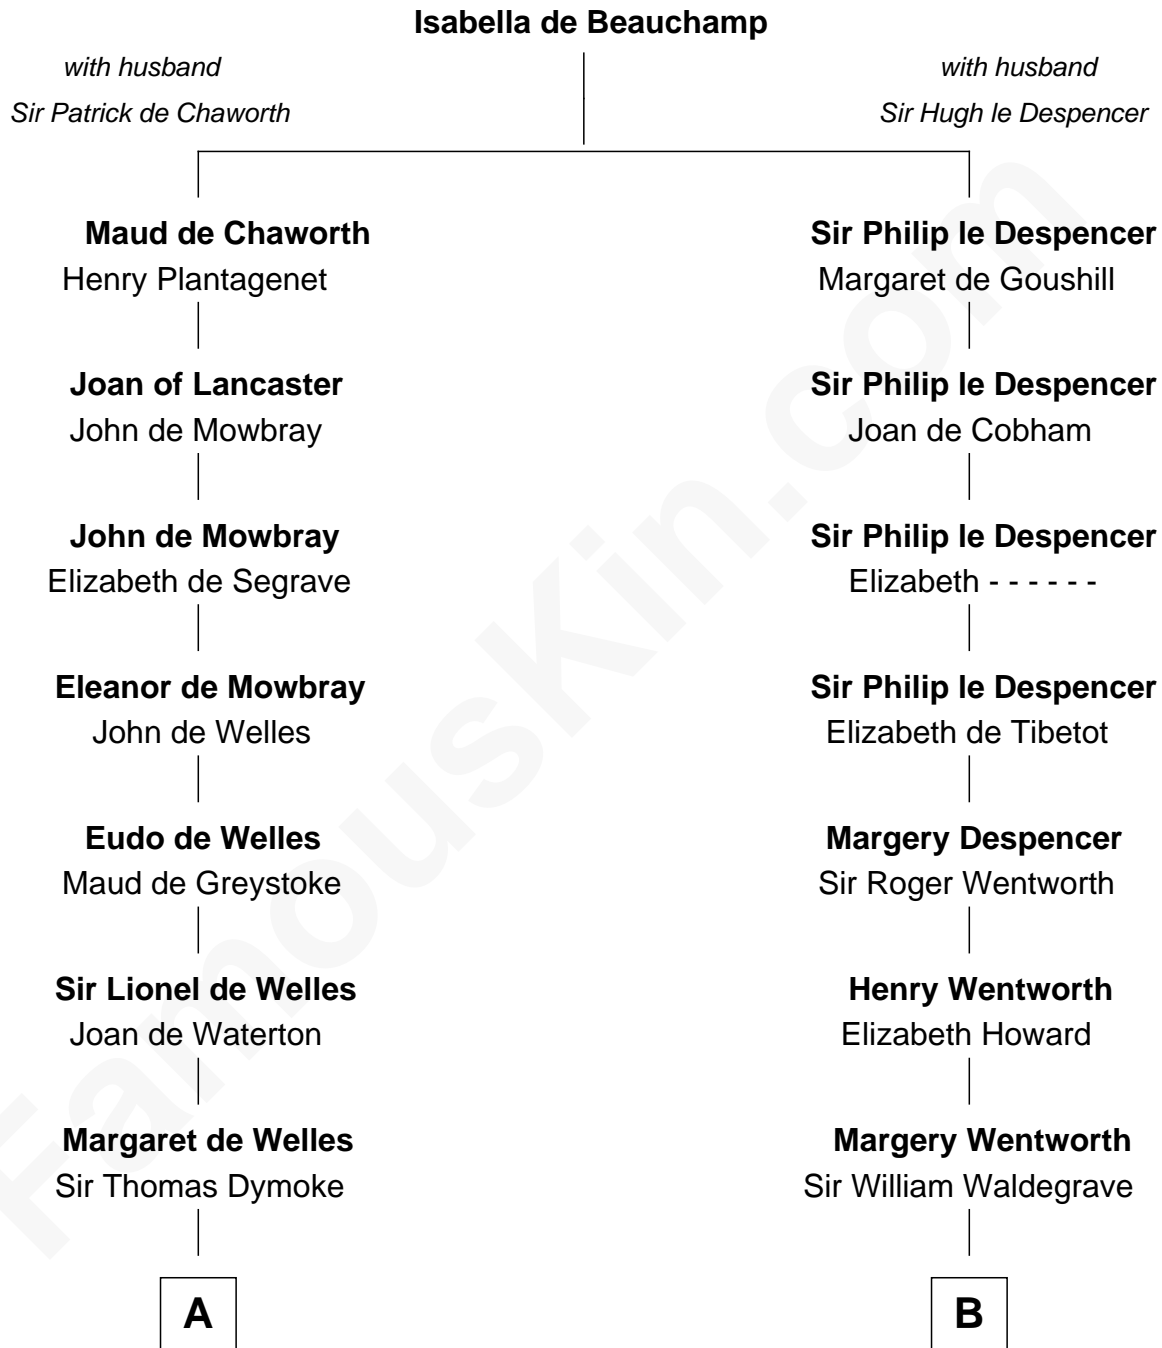

FamousKin.com Relationship Chart of

Meriwether Lewis

Lewis and Clark Expedition

16th cousin 5 times removed of

Bob Moore

Co-Founder, Bob's Red Mill

C

Morris Fox

Sarah A. Smith

Violette Fox

Daniel Francis Learnard

Clinton Morris Learnard

Gertrude Maud Yost

Doris Dell Learnard

Kenneth Earl Moore

Bob Moore

Co-Founder, Bob's Red Mill