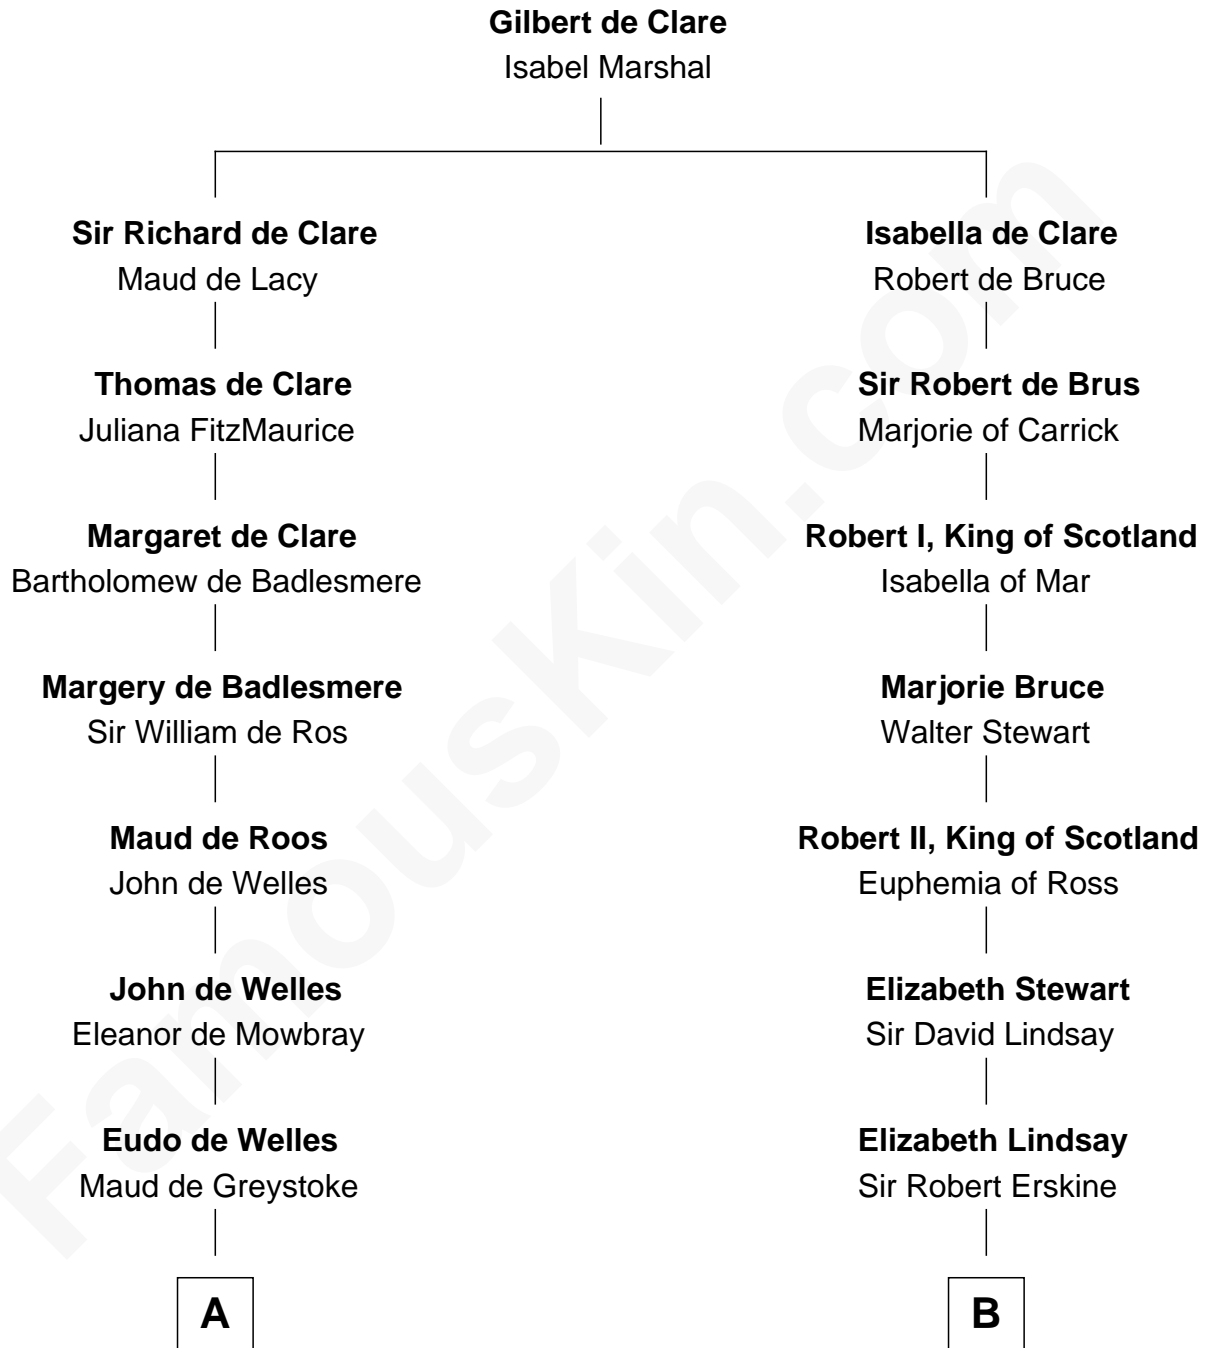

FamousKin.com Relationship Chart of

Meriwether Lewis

Lewis and Clark Expedition

18th cousin of

General Hugh Mercer

American Revolution

C

William Lewis
Lucy Meriwether

Meriwether Lewis
Lewis and Clark Expedition

D

William Mercer
Anne Munro

General Hugh Mercer
American Revolution

FamousKin.com