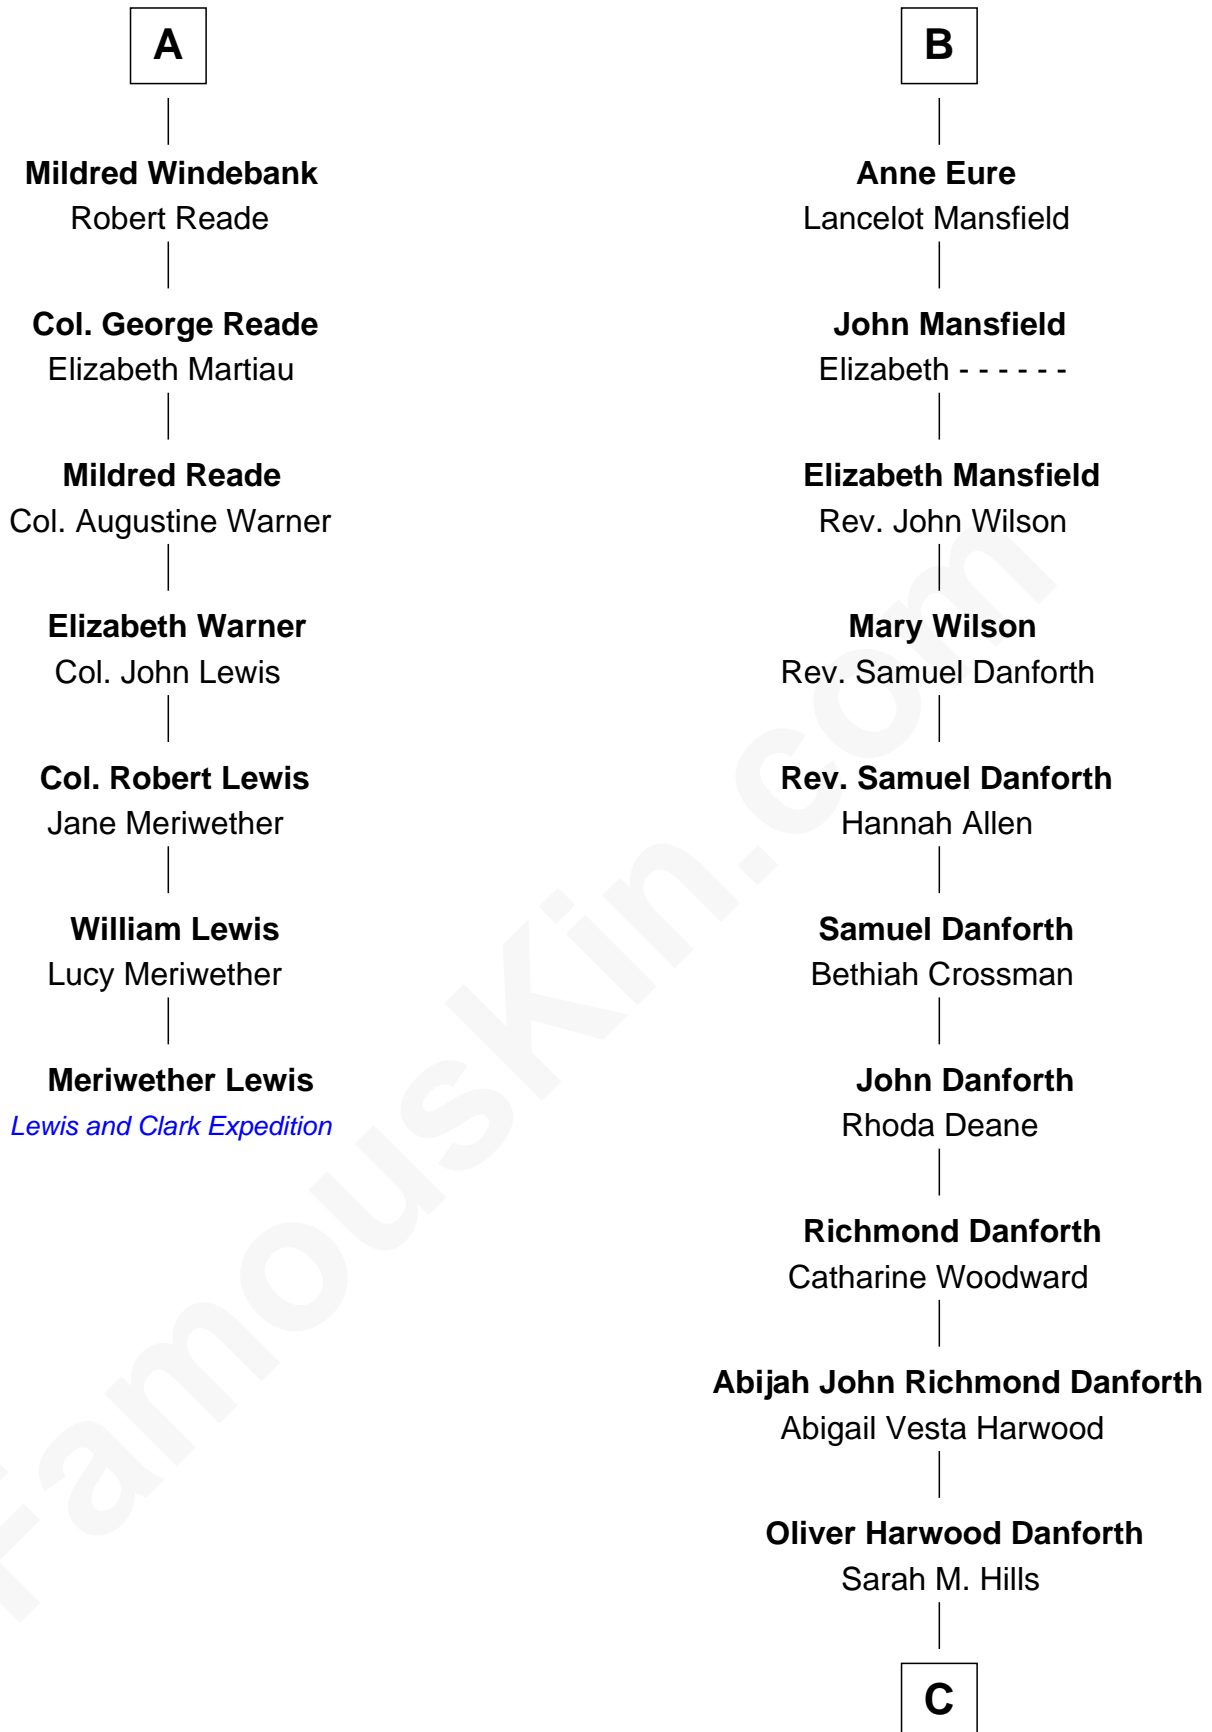

# FamousKin.com Relationship Chart of

**Meriwether Lewis**

*Lewis and Clark Expedition*

13th cousin 7 times removed of

**Zach Snyder**

*Filmmaker*

**Sir William de Aton**

Isabel de Percy

**C**

**Jennie Minerva Danforth**

John Batchelder Manley

**Helen Danforth Manley**

Dr. Edgar Earl Reeves

**Marsha Manley Reeves**

Charles Edward Snyder

**Zach Snyder**