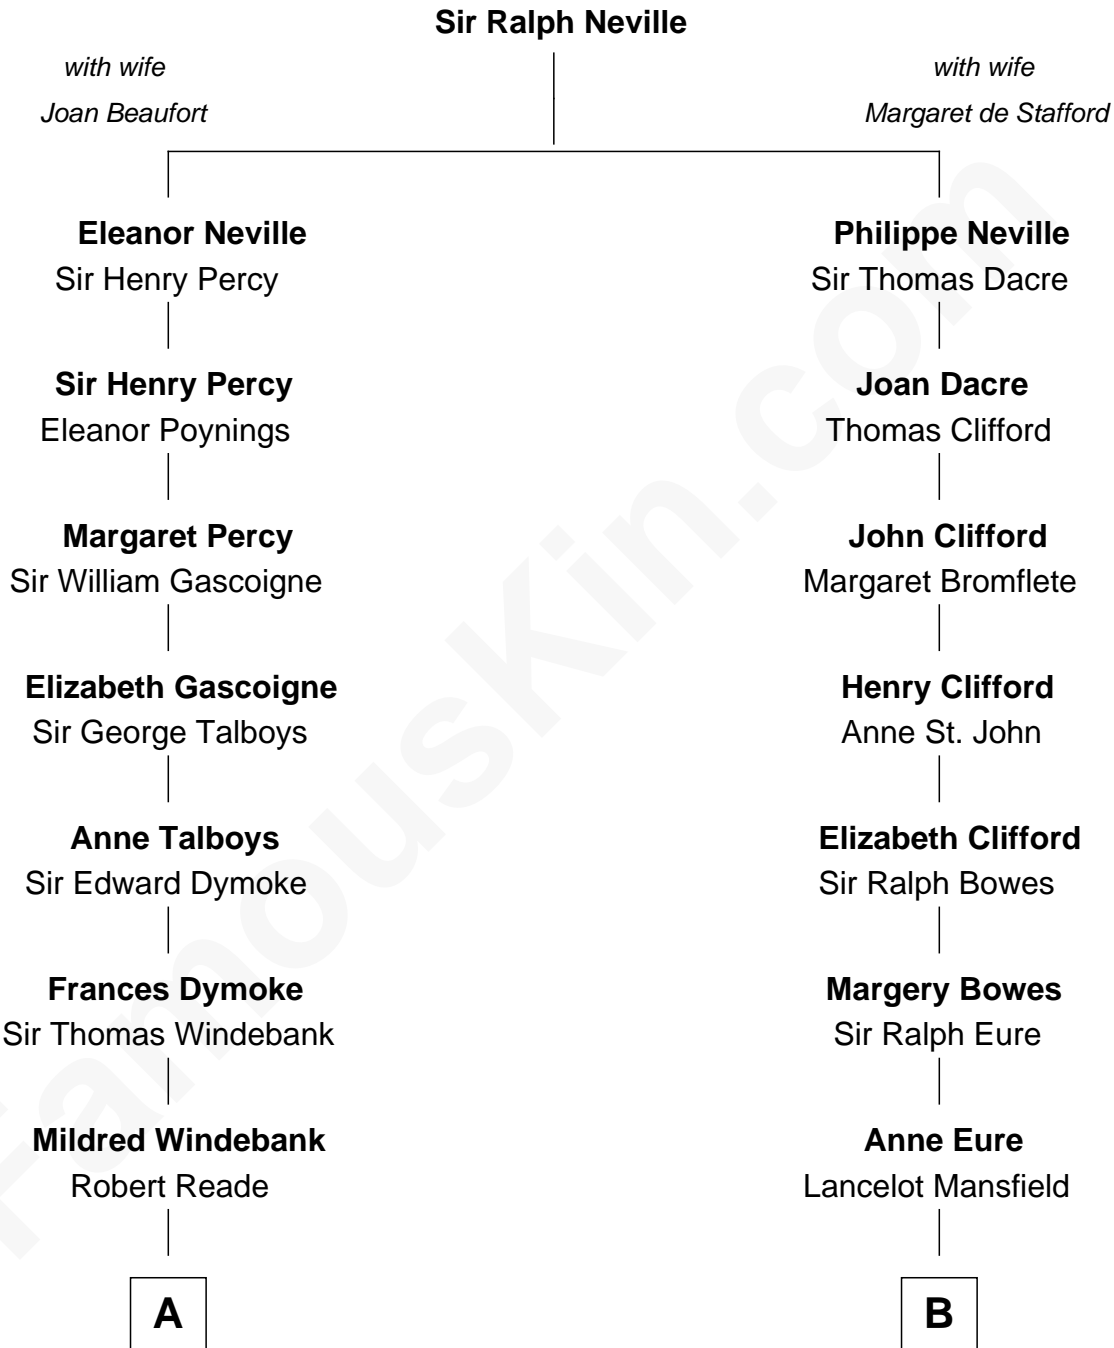

# FamousKin.com Relationship Chart of

**Meriwether Lewis**

*Lewis and Clark Expedition*

12th cousin 7 times removed of

**Zach Snyder**

*Filmmaker*

C

**Helen Danforth Manley**

Dr. Edgar Earl Reeves

**Marsha Manley Reeves**

Charles Edward Snyder

**Zach Snyder**

*Filmmaker*

FamousKin.com