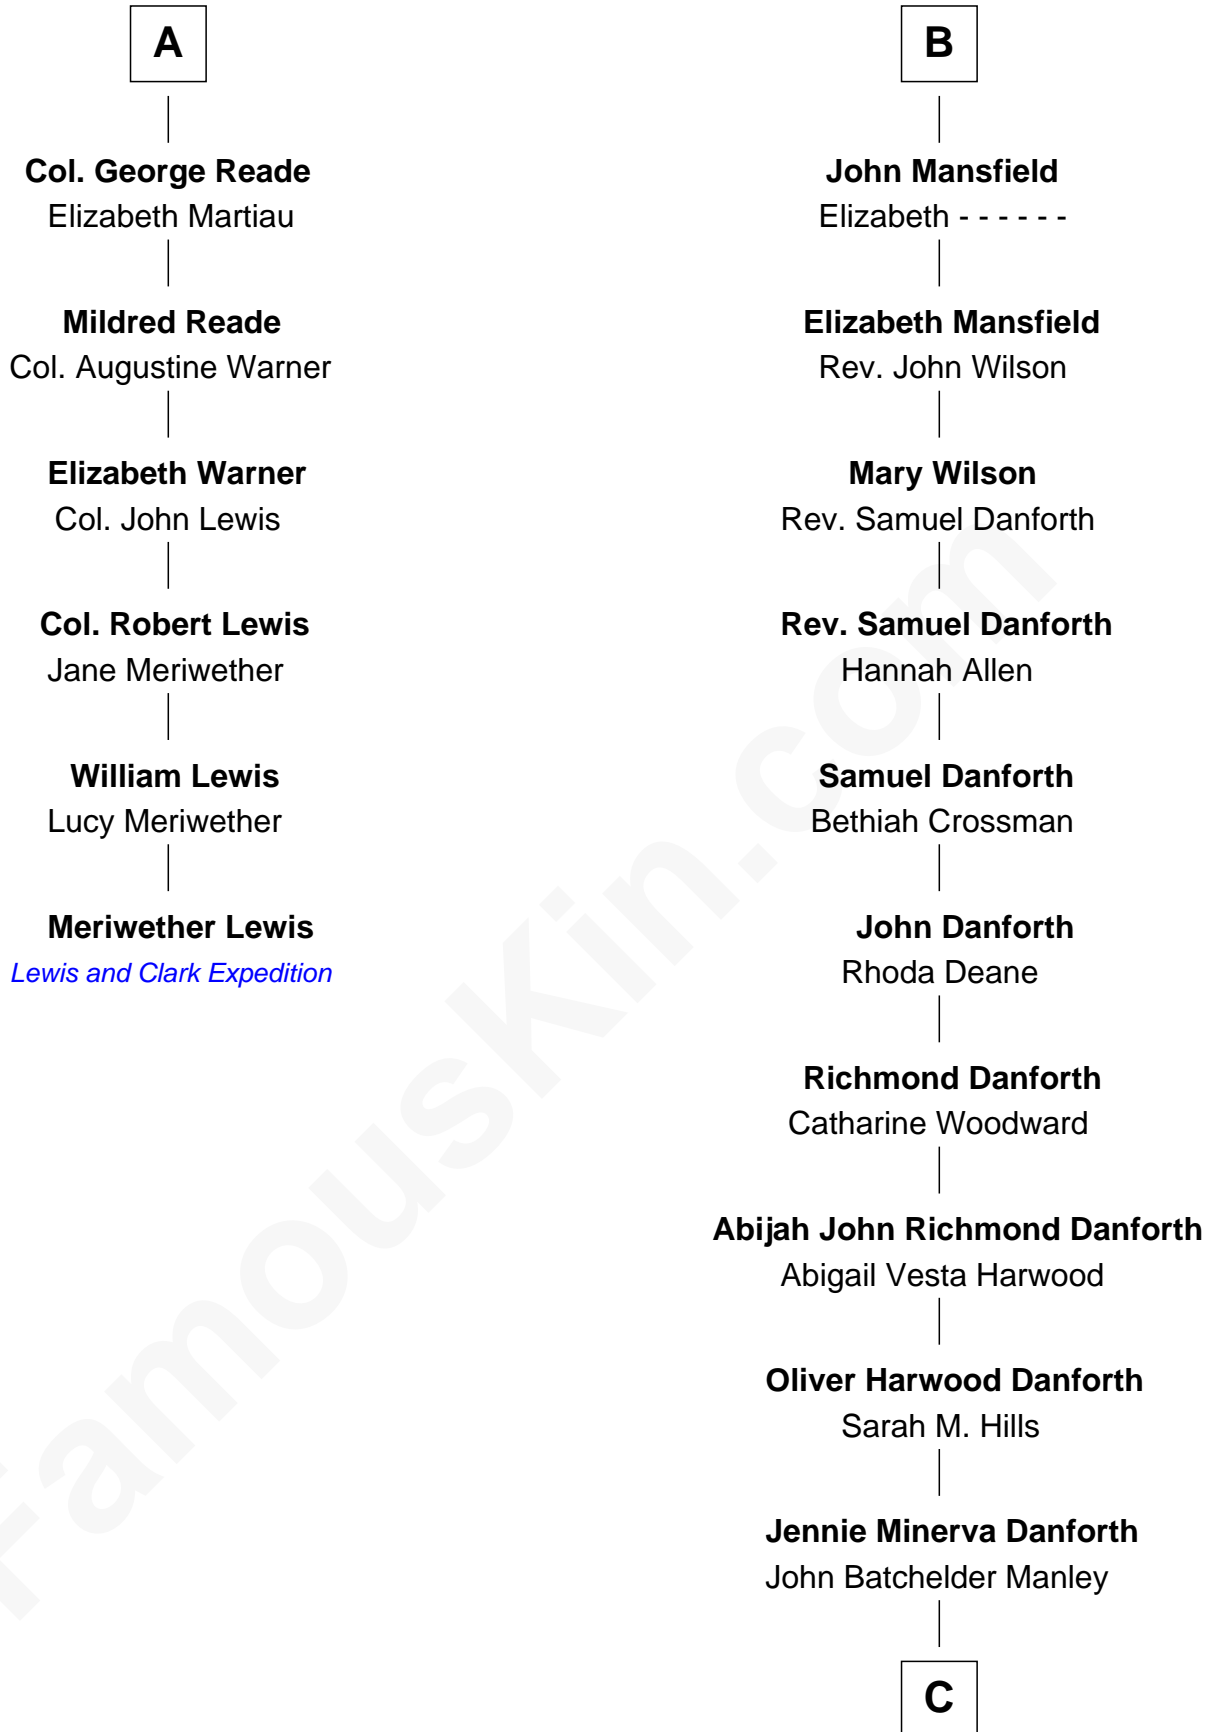

# FamousKin.com Relationship Chart of

**Meriwether Lewis**

*Lewis and Clark Expedition*

12th cousin 7 times removed of

**Zach Snyder**

*Filmmaker*

C

**Helen Danforth Manley**

Dr. Edgar Earl Reeves

**Marsha Manley Reeves**

Charles Edward Snyder

**Zach Snyder**

*Filmmaker*

FamousKin.com