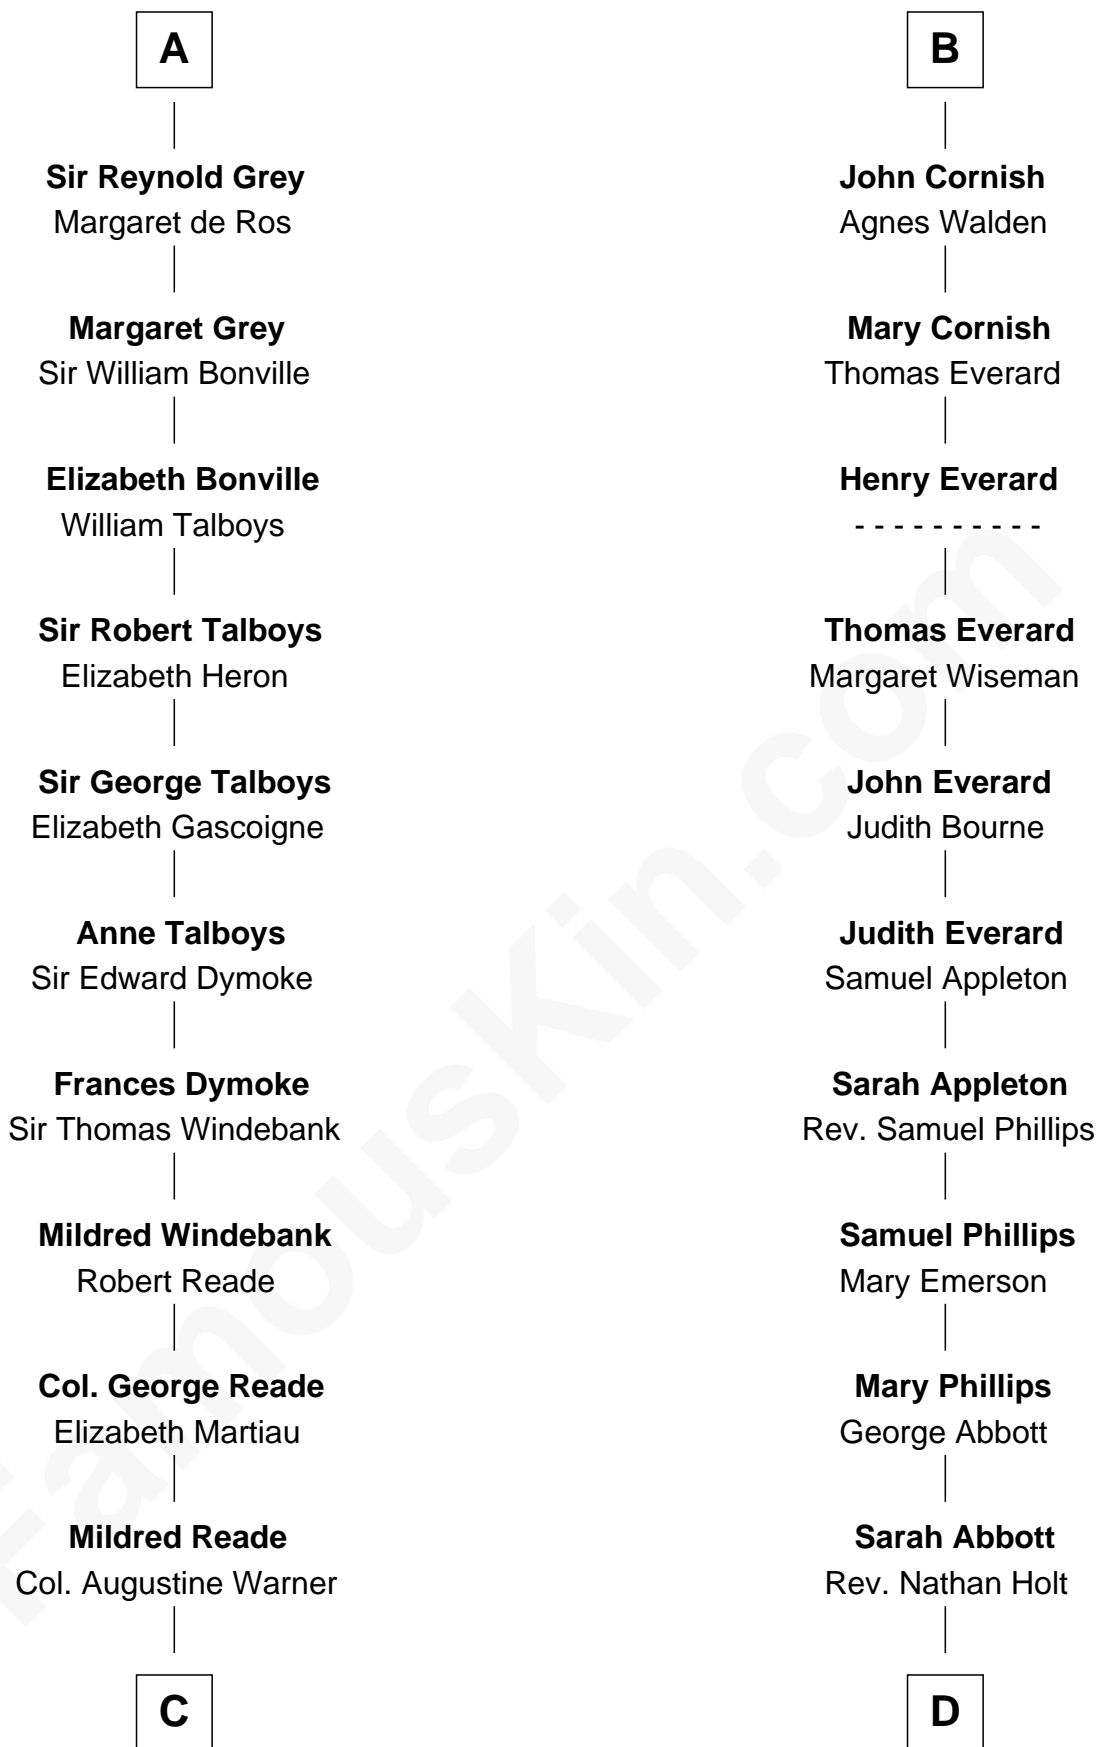

# FamousKin.com Relationship Chart of

**Meriwether Lewis**

*Lewis and Clark Expedition*

20th cousin 1 time removed of

**Robert Frost**

*Poet and Playwright*

**C**

**Elizabeth Warner**

Col. John Lewis

**Col. Robert Lewis**

Jane Meriwether

**William Lewis**

Lucy Meriwether

**Meriwether Lewis**

*Lewis and Clark Expedition*

**D**