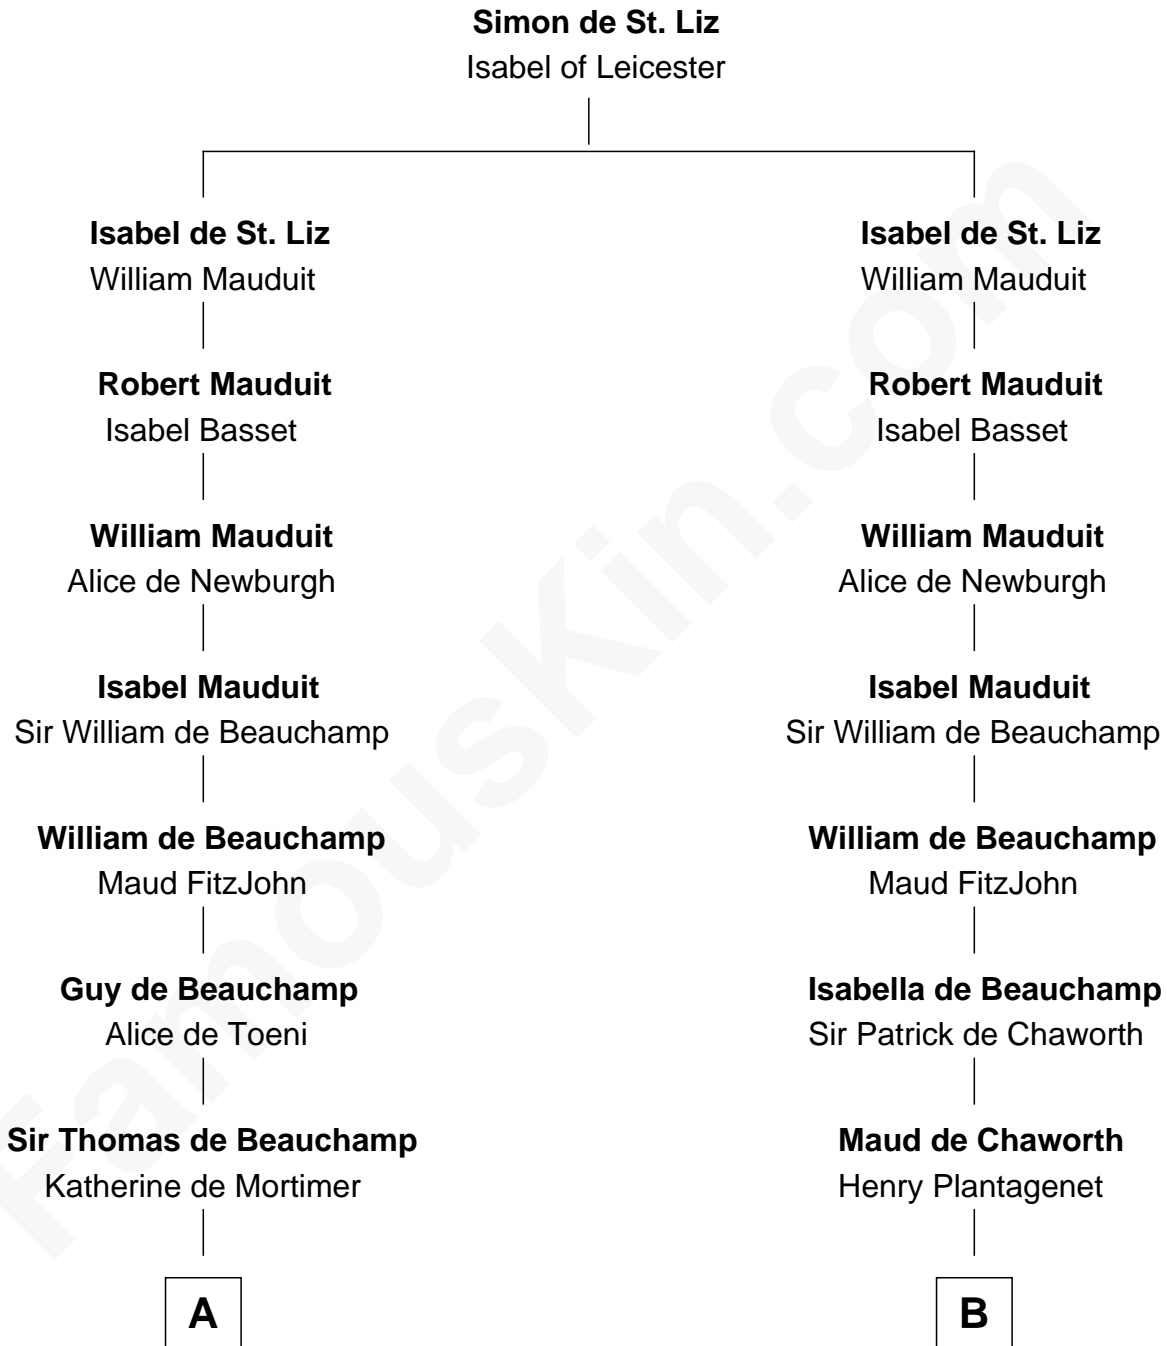

# FamousKin.com Relationship Chart of

**Meriwether Lewis**

*Lewis and Clark Expedition*

19th cousin 2 times removed of

**Major John Pitcairn**

*British Commander at Battle of Lexington*

**C**

**Mildred Reade**  
Col. Augustine Warner

**Elizabeth Warner**  
Col. John Lewis

**Col. Robert Lewis**  
Jane Meriwether

**William Lewis**  
Lucy Meriwether

**Meriwether Lewis**  
*Lewis and Clark Expedition*

**D**

**Mary Erskine**  
William Hamilton