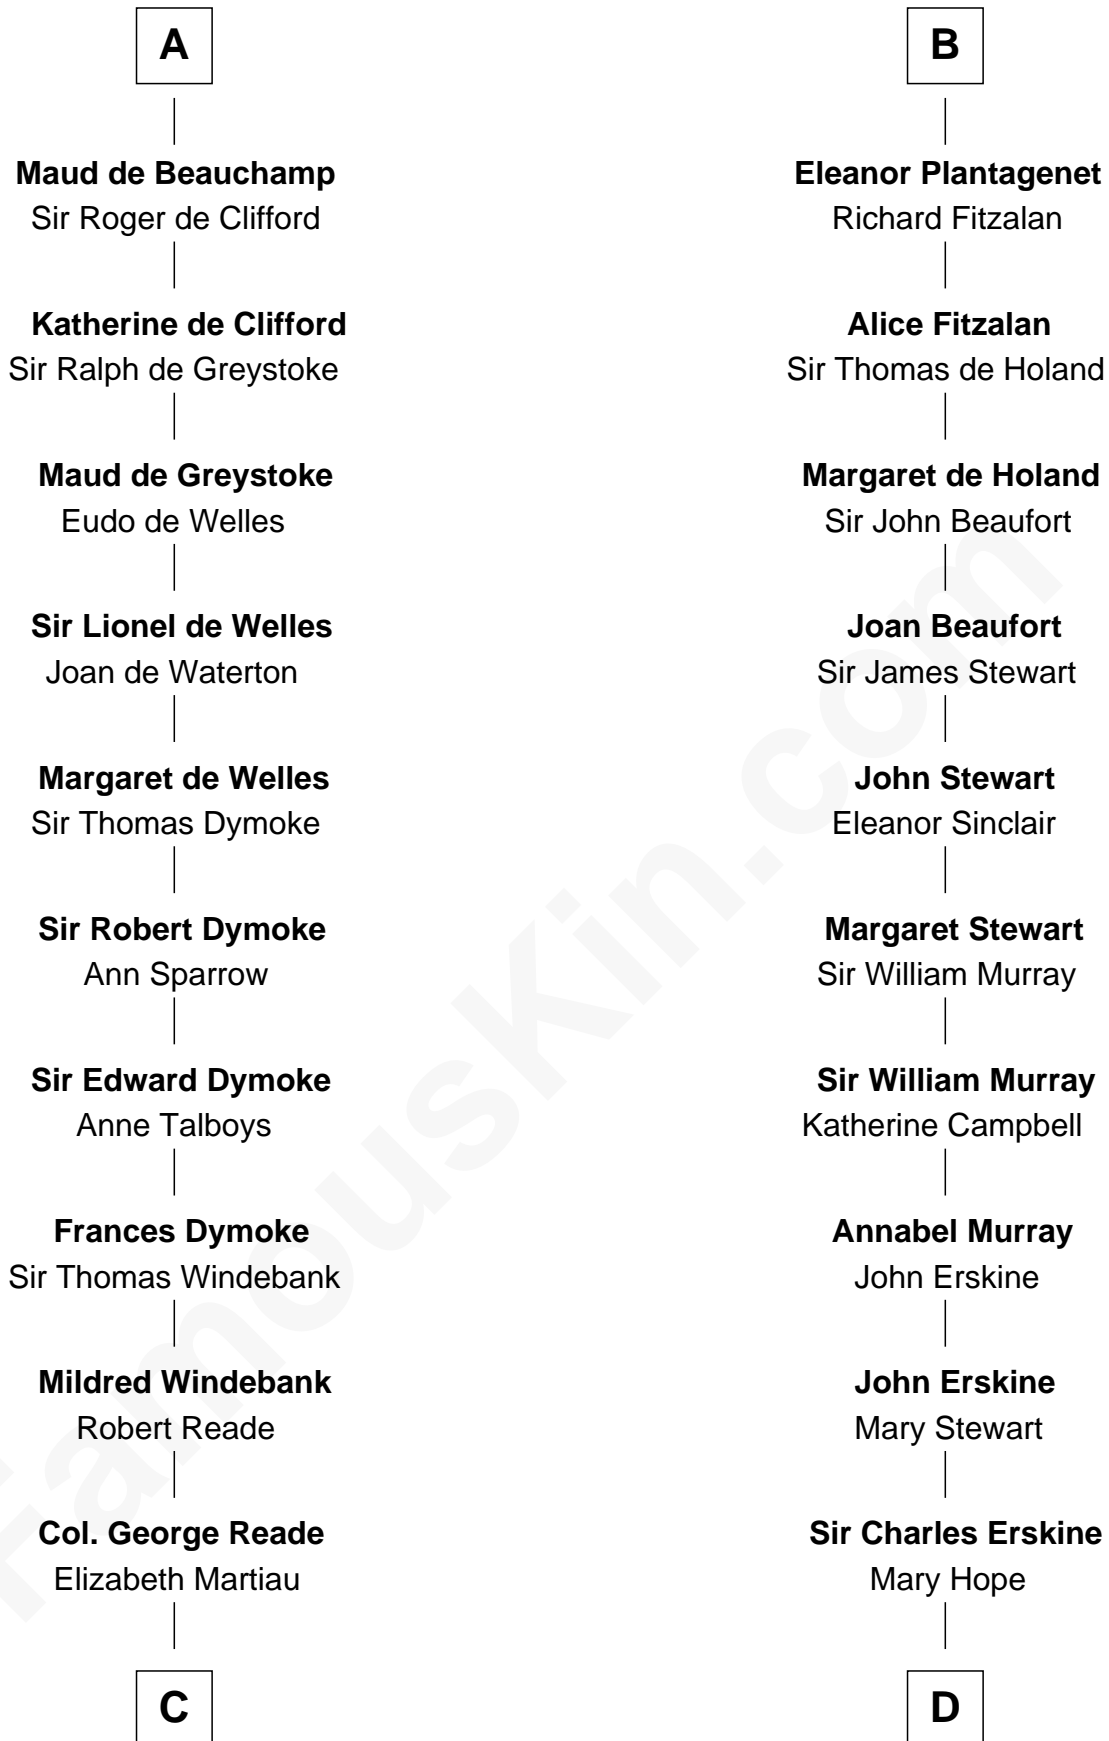

# FamousKin.com Relationship Chart of

**Meriwether Lewis**

*Lewis and Clark Expedition*

19th cousin 2 times removed of

**Major John Pitcairn**

*British Commander at Battle of Lexington*

**C**

**Mildred Reade**  
Col. Augustine Warner

**Elizabeth Warner**  
Col. John Lewis

**Col. Robert Lewis**  
Jane Meriwether

**William Lewis**  
Lucy Meriwether

**Meriwether Lewis**  
*Lewis and Clark Expedition*

**D**

**Mary Erskine**  
William Hamilton