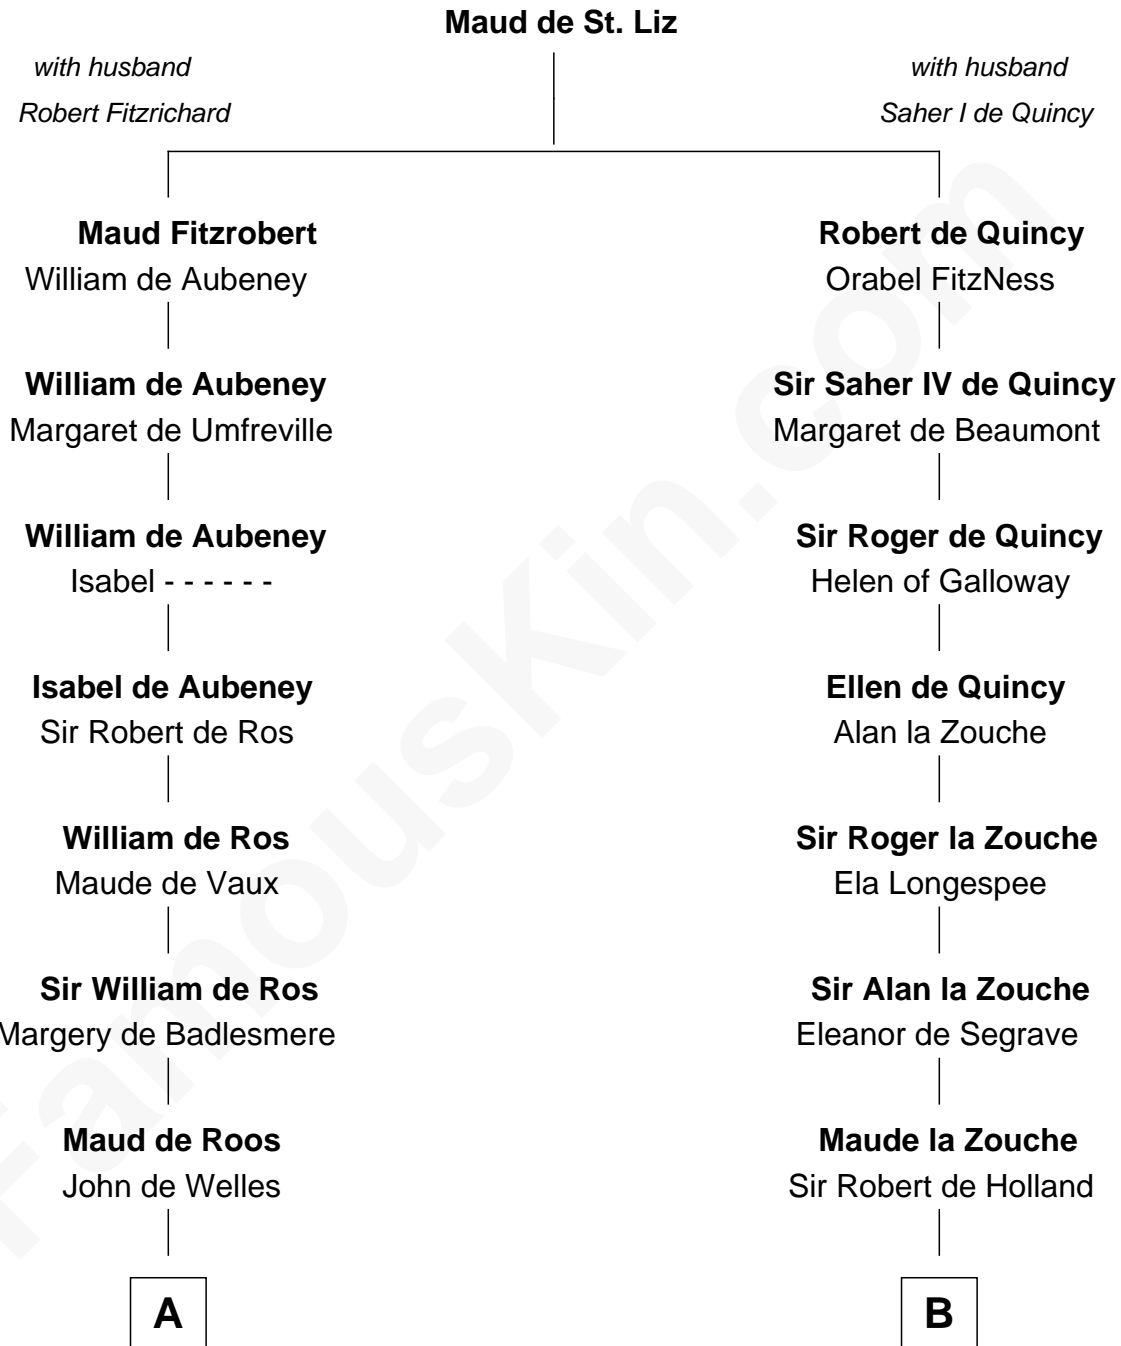

FamousKin.com Relationship Chart of

Meriwether Lewis

Lewis and Clark Expedition

19th cousin 1 time removed of

Major John Pitcairn

British Commander at Battle of Lexington

C

Elizabeth Warner

Col. John Lewis

Col. Robert Lewis

Jane Meriwether

William Lewis

Lucy Meriwether

Meriwether Lewis

Lewis and Clark Expedition

D