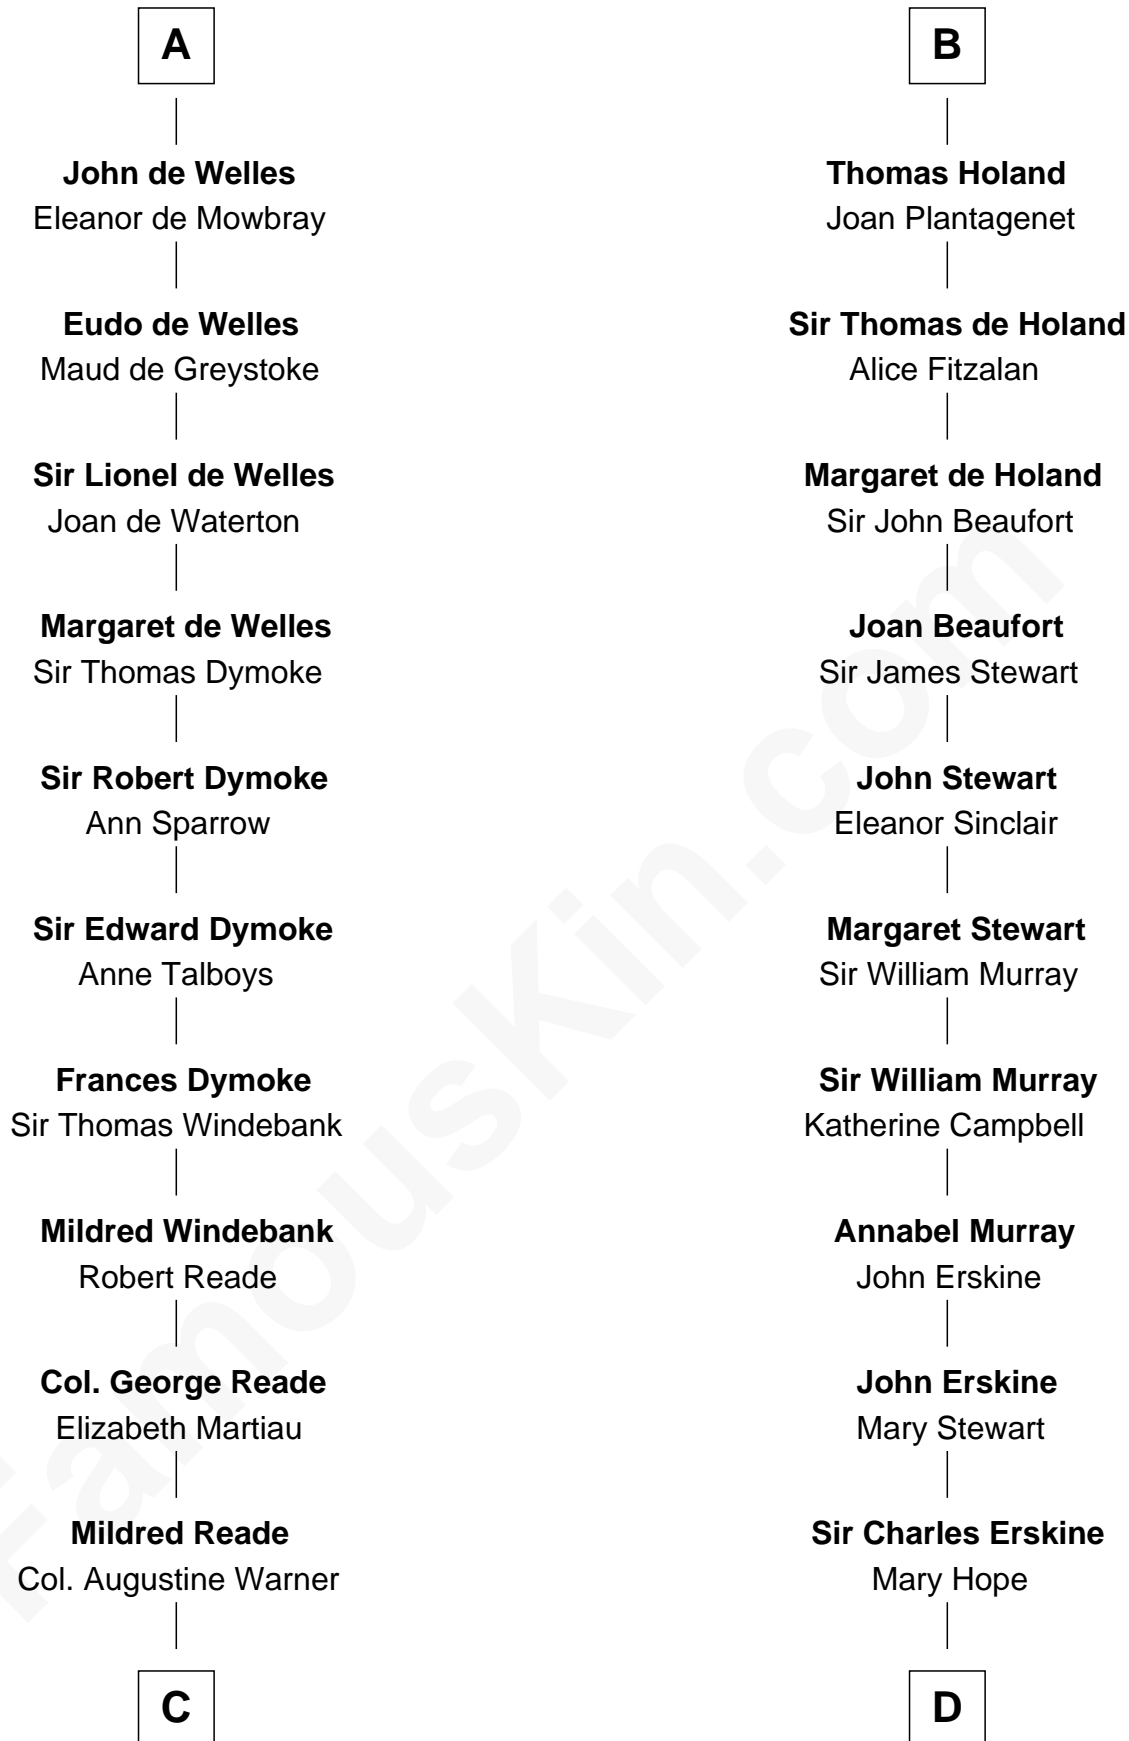

FamousKin.com Relationship Chart of

Meriwether Lewis

Lewis and Clark Expedition

19th cousin 1 time removed of

Major John Pitcairn

British Commander at Battle of Lexington

C

Elizabeth Warner

Col. John Lewis

Col. Robert Lewis

Jane Meriwether

William Lewis

Lucy Meriwether

Meriwether Lewis

Lewis and Clark Expedition

D