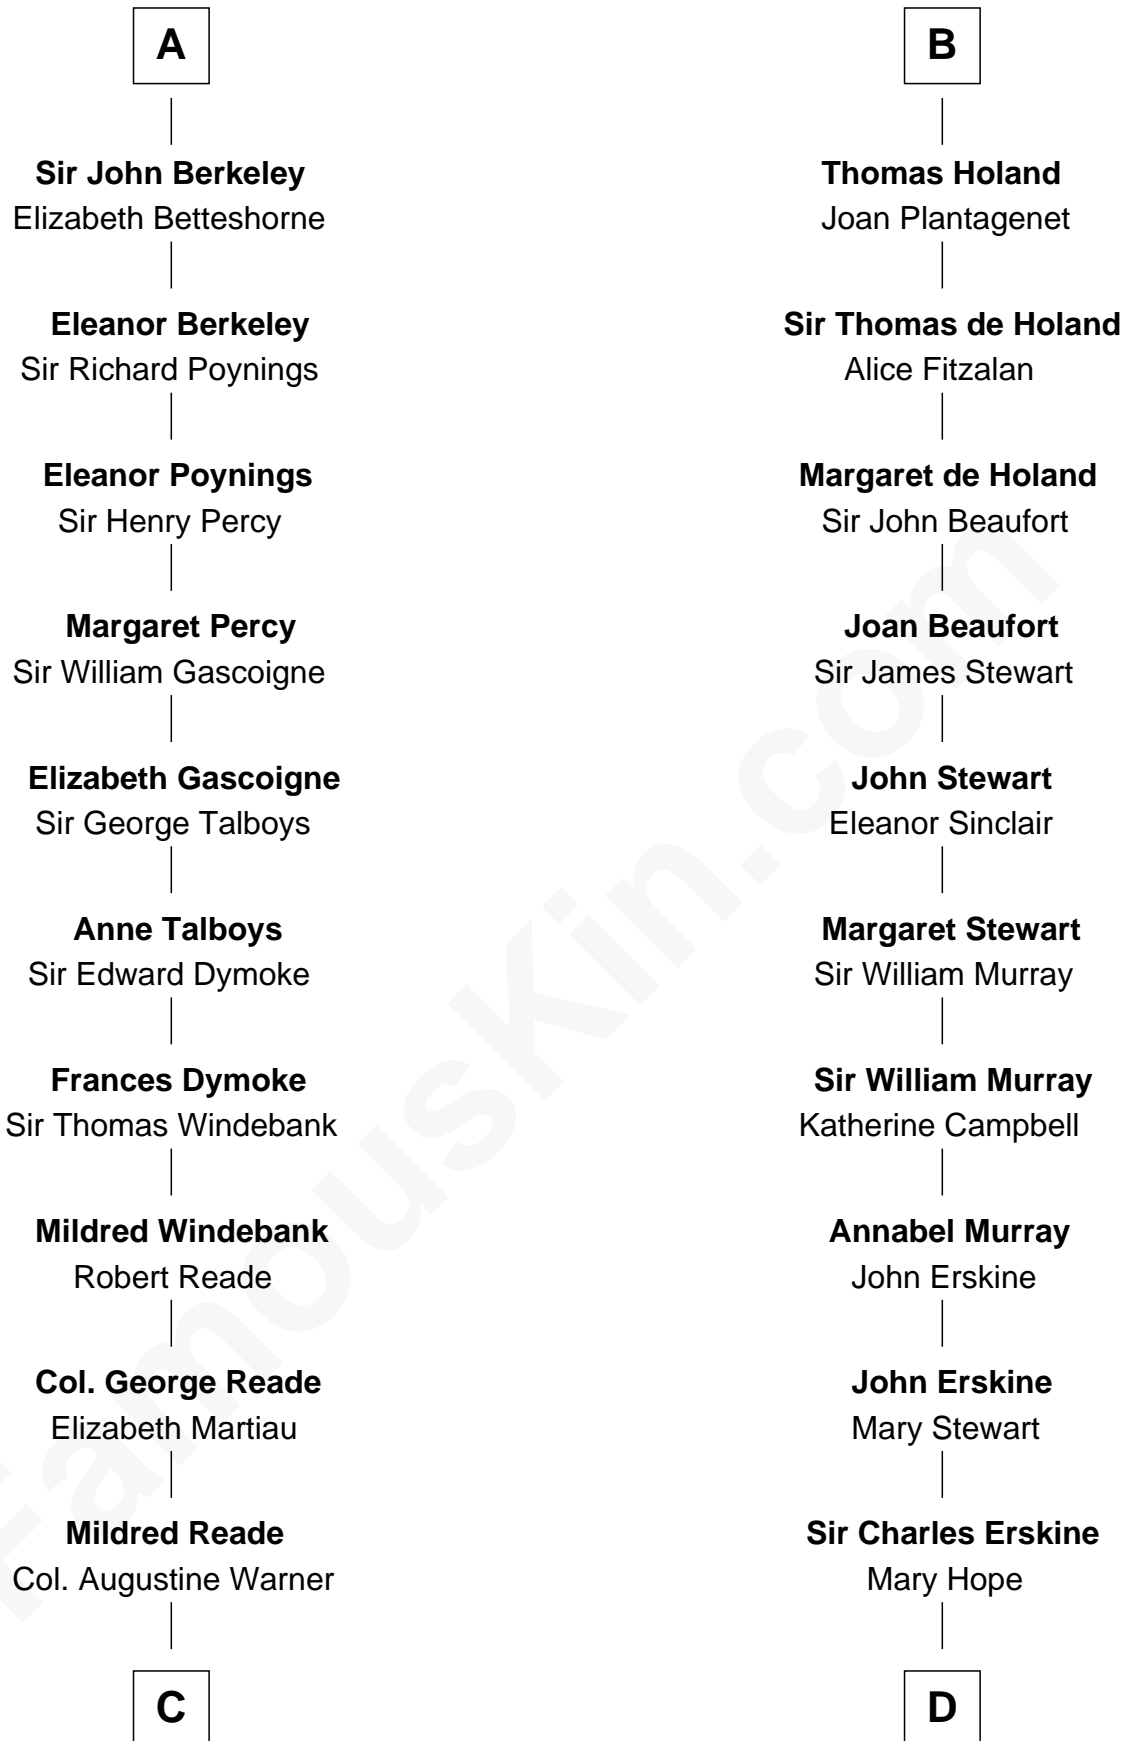

FamousKin.com Relationship Chart of

Meriwether Lewis

Lewis and Clark Expedition

19th cousin 1 time removed of

Major John Pitcairn

British Commander at Battle of Lexington

Saher I de Quincy

Maud de St. Liz

C

Elizabeth Warner

Col. John Lewis

Col. Robert Lewis

Jane Meriwether

William Lewis

Lucy Meriwether

Meriwether Lewis

Lewis and Clark Expedition

D

Mary Erskine

William Hamilton

Katherine Hamilton

Rev. David Pitcairn

Major John Pitcairn

British Commander at Lexington