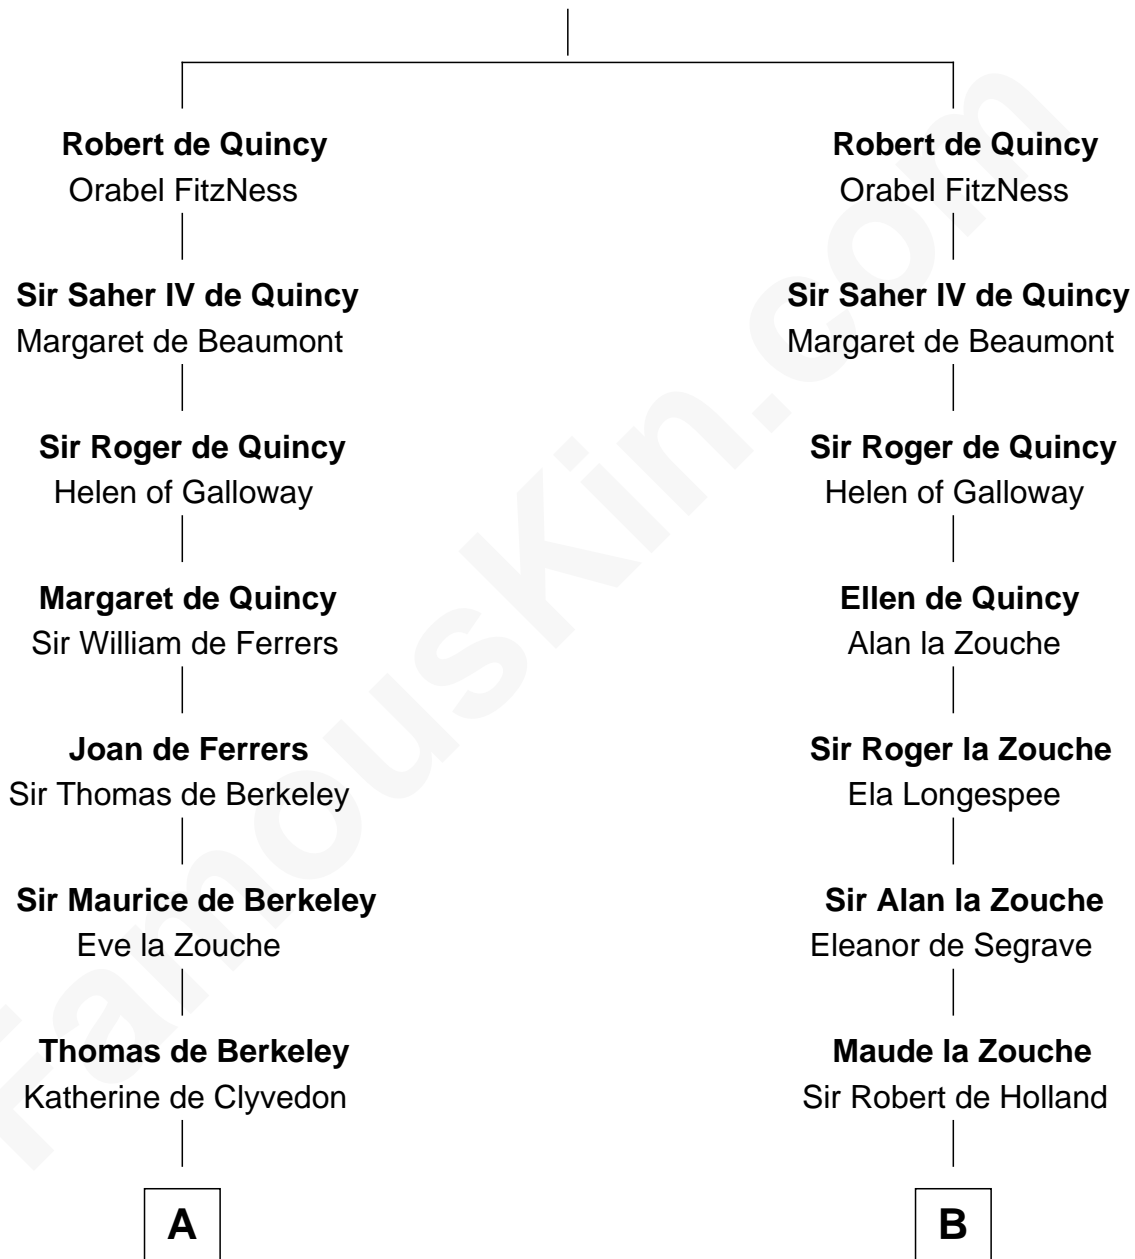

FamousKin.com Relationship Chart of

Meriwether Lewis

Lewis and Clark Expedition

19th cousin 1 time removed of

Major John Pitcairn

British Commander at Battle of Lexington

Saher I de Quincy

Maud de St. Liz

C

Elizabeth Warner

Col. John Lewis

Col. Robert Lewis

Jane Meriwether

William Lewis

Lucy Meriwether

Meriwether Lewis

Lewis and Clark Expedition

D

Mary Erskine

William Hamilton

Katherine Hamilton

Rev. David Pitcairn

Major John Pitcairn

British Commander at Lexington