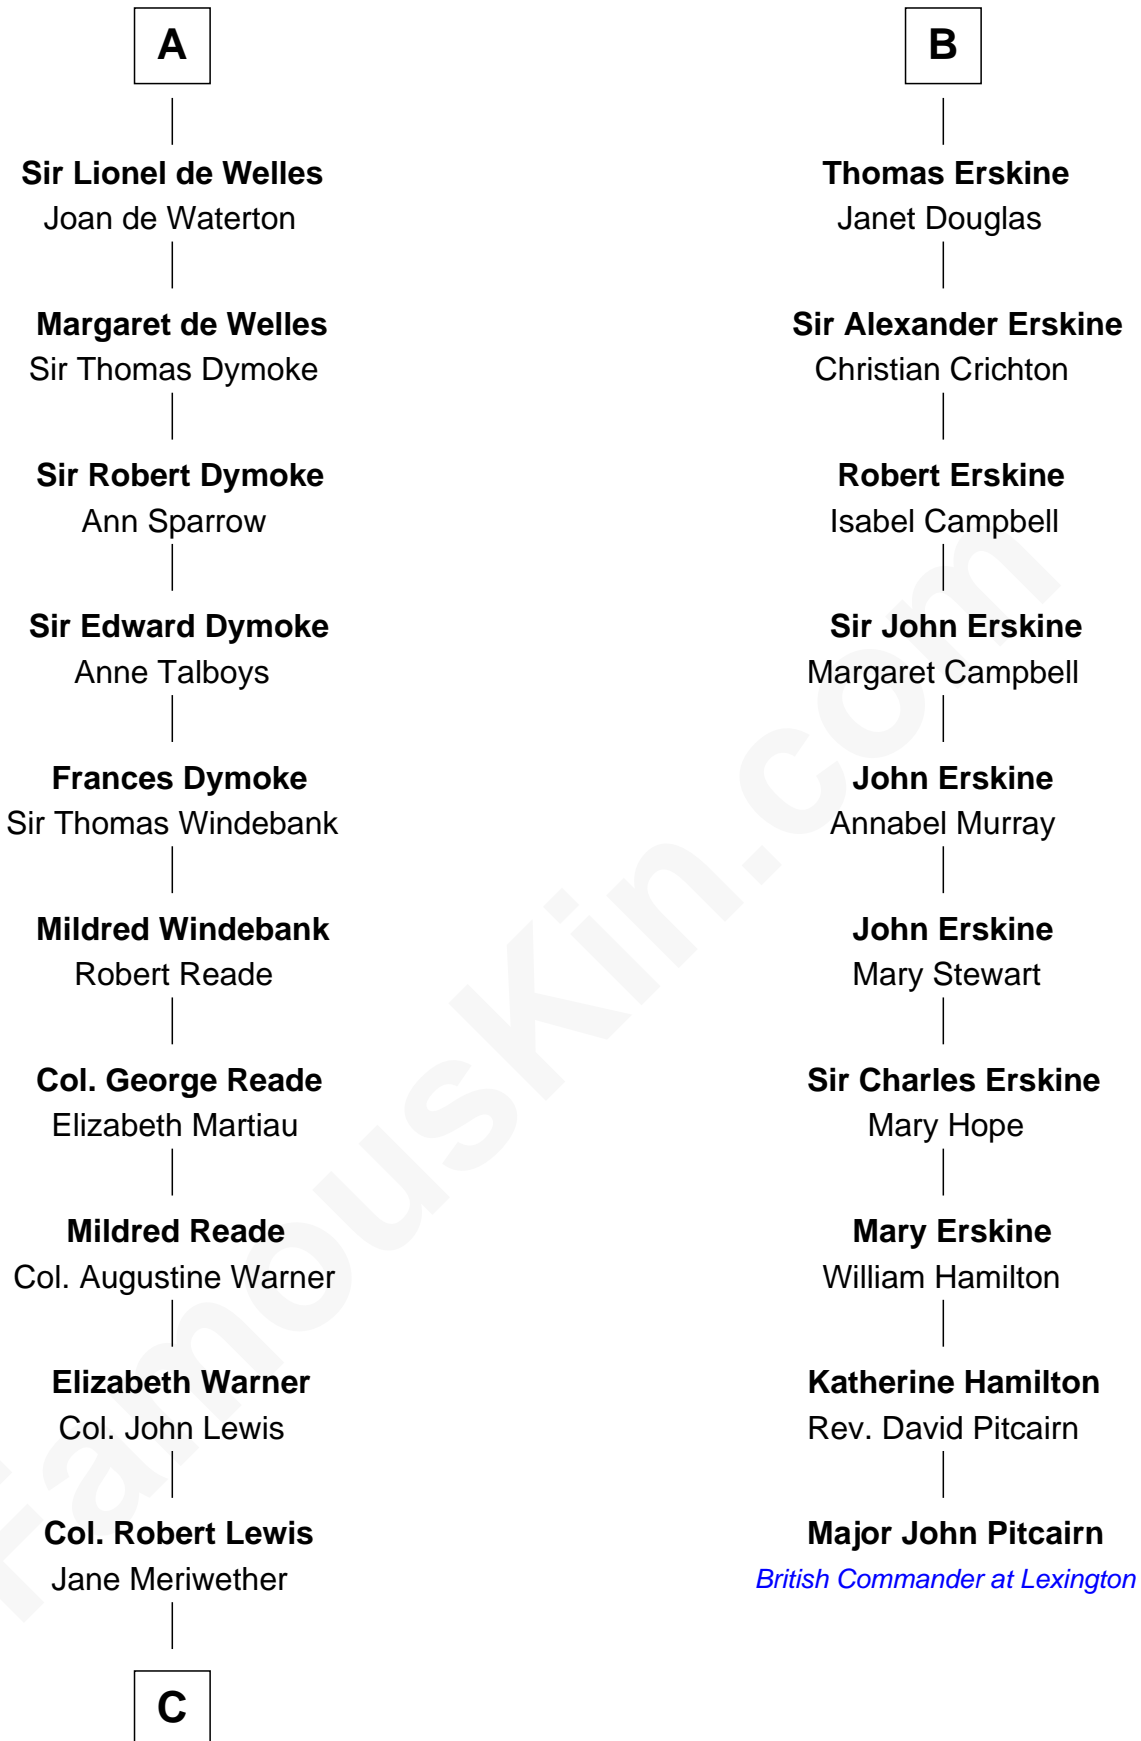

FamousKin.com Relationship Chart of

Meriwether Lewis

Lewis and Clark Expedition

16th cousin 2 times removed of

Major John Pitcairn

British Commander at Battle of Lexington

C

—
William Lewis
Lucy Meriwether

—
Meriwether Lewis
Lewis and Clark Expedition

FamousKin.com