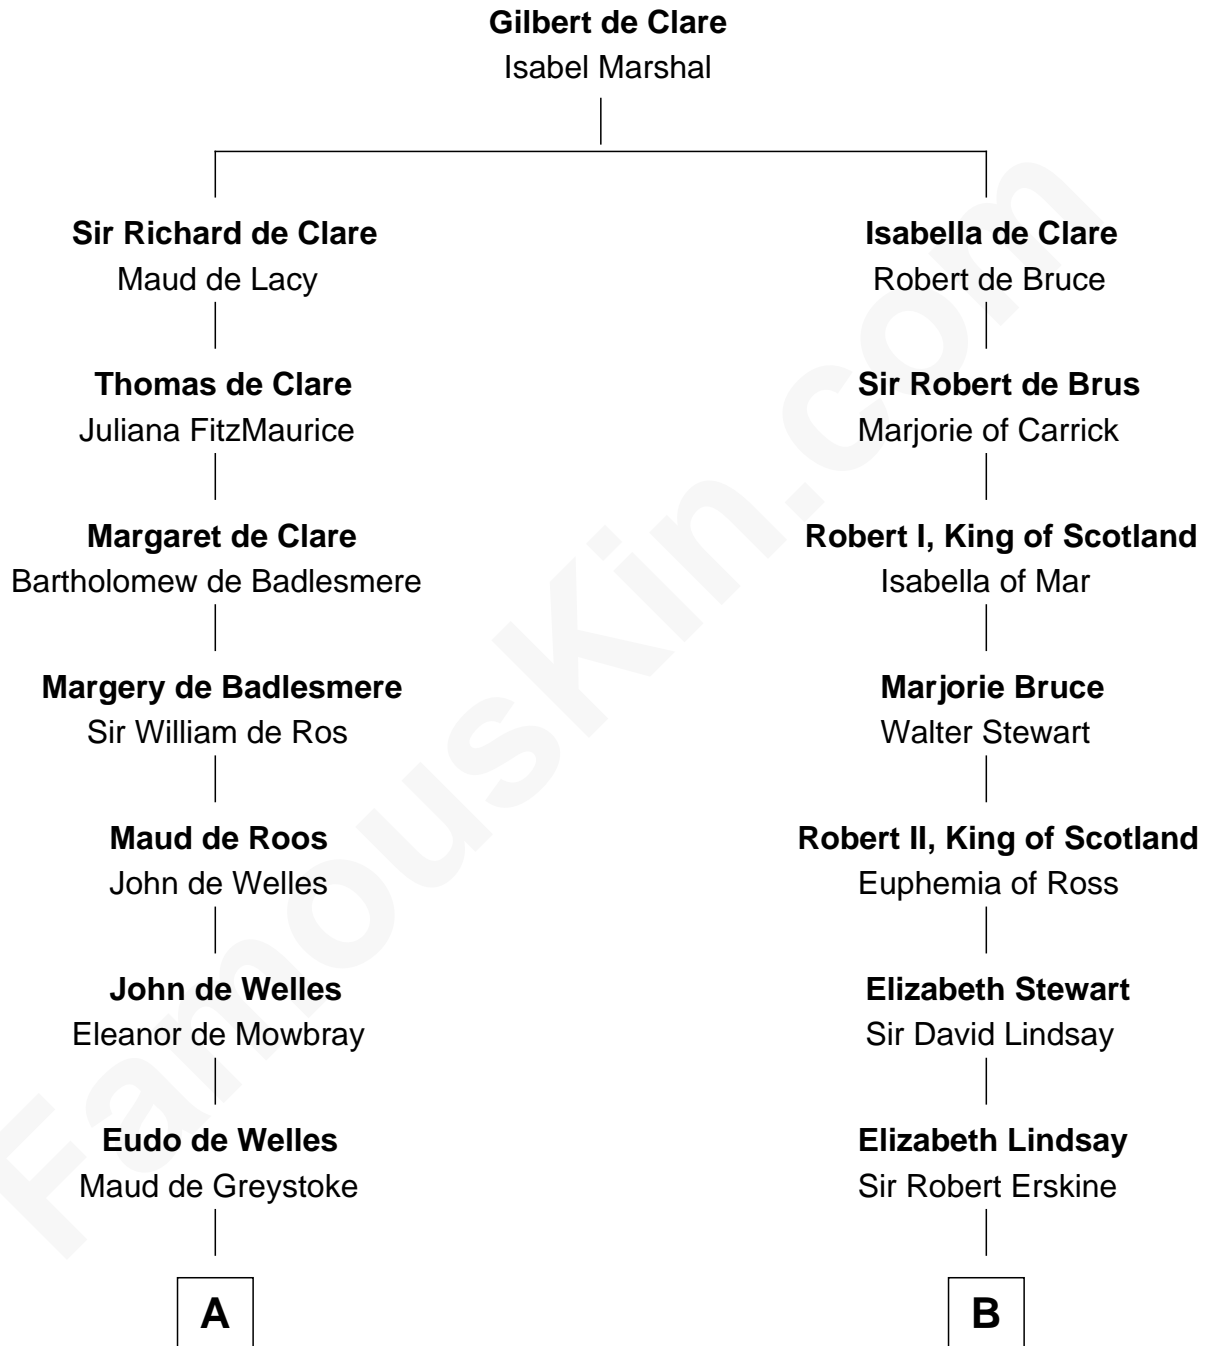

FamousKin.com Relationship Chart of

Meriwether Lewis

Lewis and Clark Expedition

16th cousin 2 times removed of

Major John Pitcairn

British Commander at Battle of Lexington

C

—
William Lewis
Lucy Meriwether

—
Meriwether Lewis
Lewis and Clark Expedition

FamousKin.com