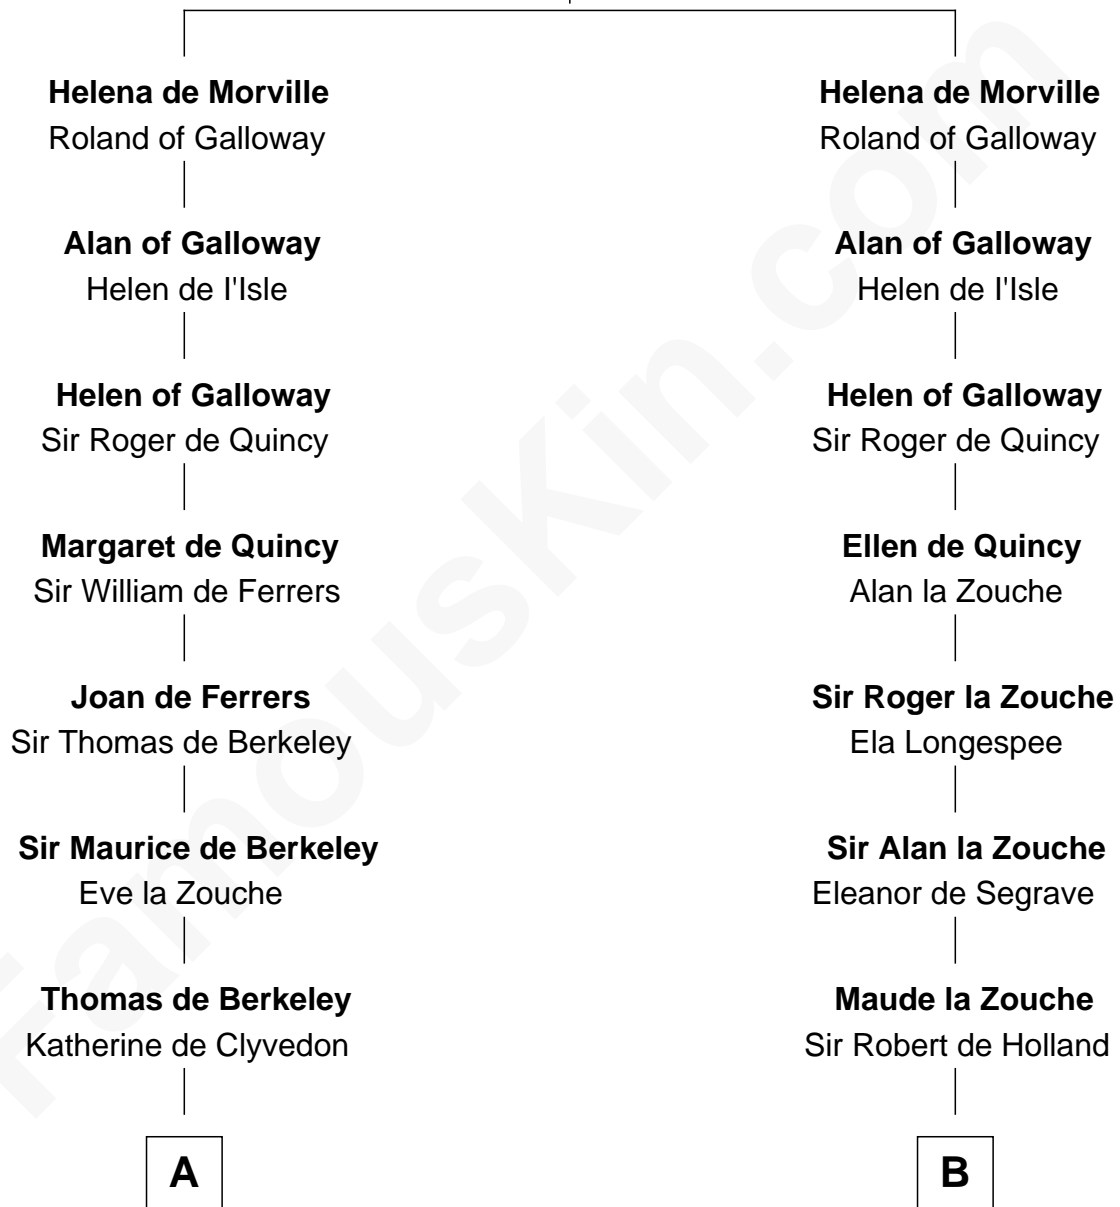

FamousKin.com Relationship Chart of

Meriwether Lewis

Lewis and Clark Expedition

19th cousin 1 time removed of

Major John Pitcairn

British Commander at Battle of Lexington

Richard de Morville

Avice of Lancaster

C

Elizabeth Warner

Col. John Lewis

Col. Robert Lewis

Jane Meriwether

William Lewis

Lucy Meriwether

Meriwether Lewis

Lewis and Clark Expedition

D

Mary Erskine

William Hamilton

Katherine Hamilton

Rev. David Pitcairn

Major John Pitcairn

British Commander at Lexington