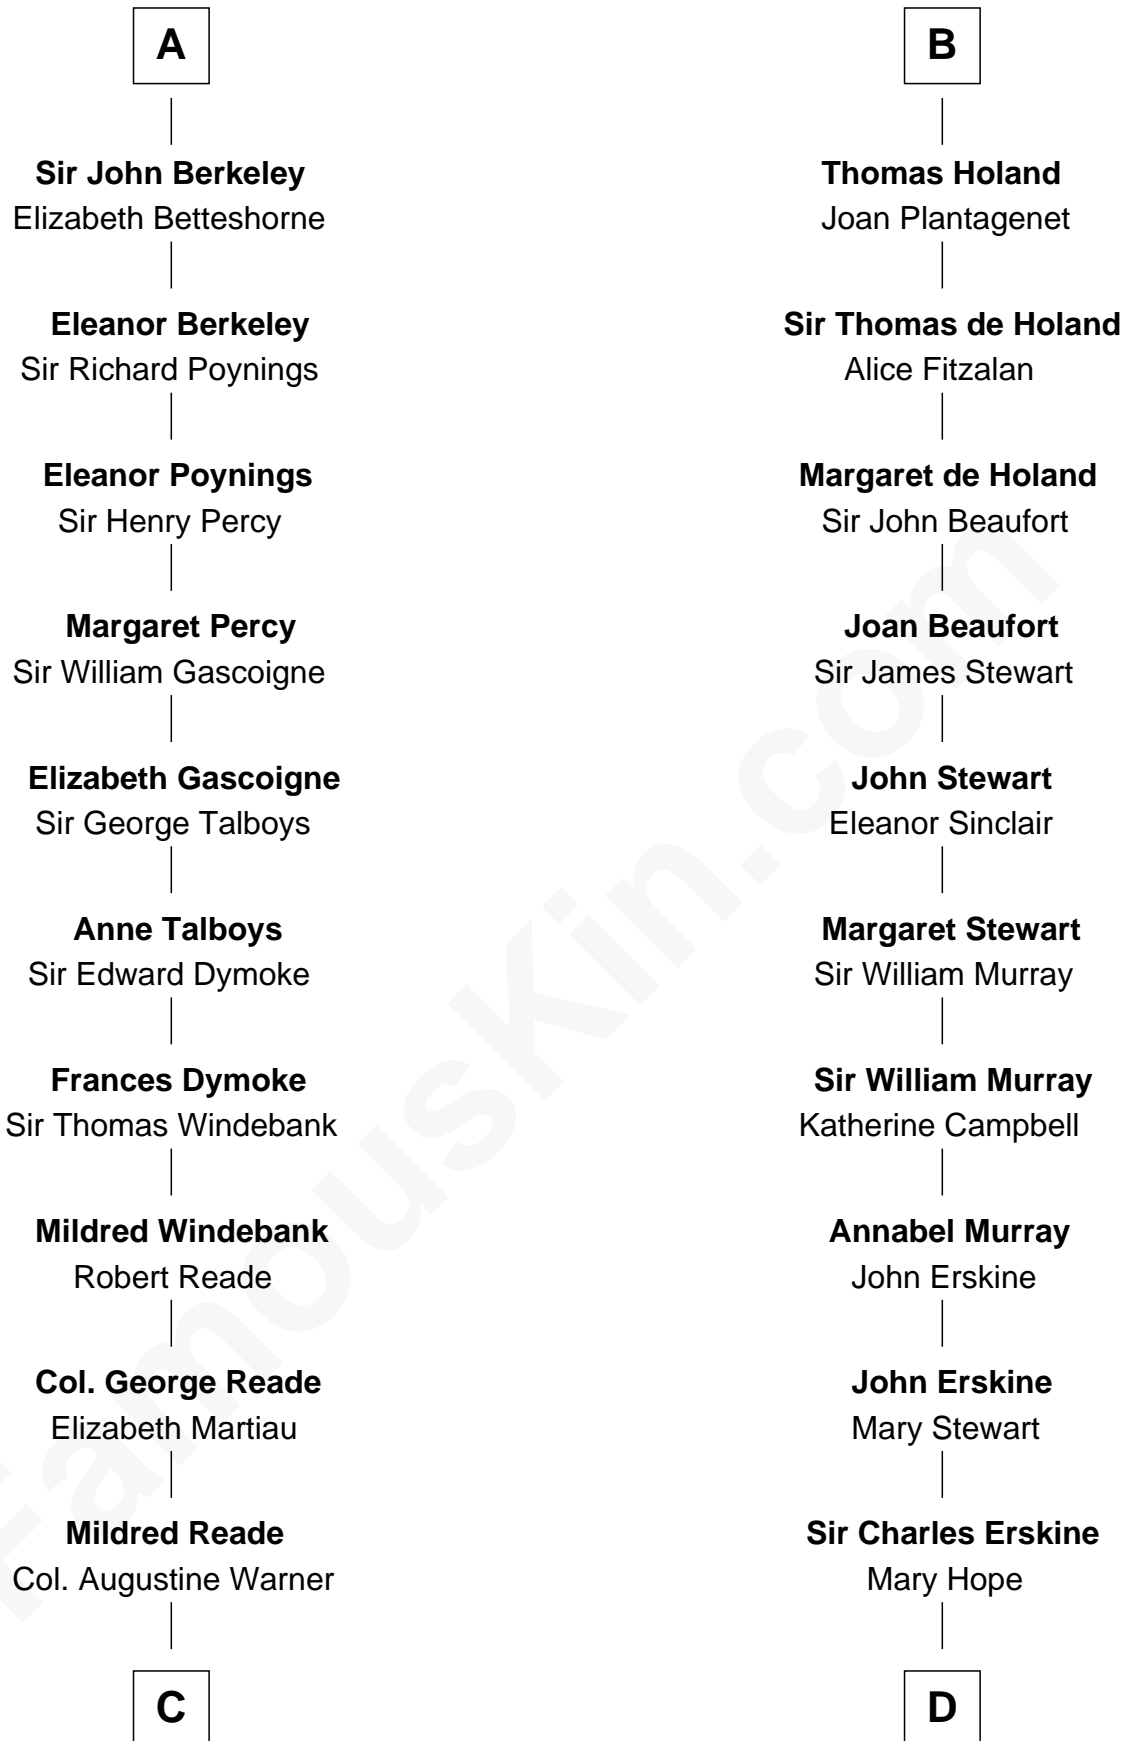

FamousKin.com Relationship Chart of

Meriwether Lewis

Lewis and Clark Expedition

19th cousin 1 time removed of

Major John Pitcairn

British Commander at Battle of Lexington

Richard de Morville

Avice of Lancaster

C

Elizabeth Warner

Col. John Lewis

Col. Robert Lewis

Jane Meriwether

William Lewis

Lucy Meriwether

Meriwether Lewis

Lewis and Clark Expedition

D

Mary Erskine

William Hamilton

Katherine Hamilton

Rev. David Pitcairn

Major John Pitcairn

British Commander at Lexington