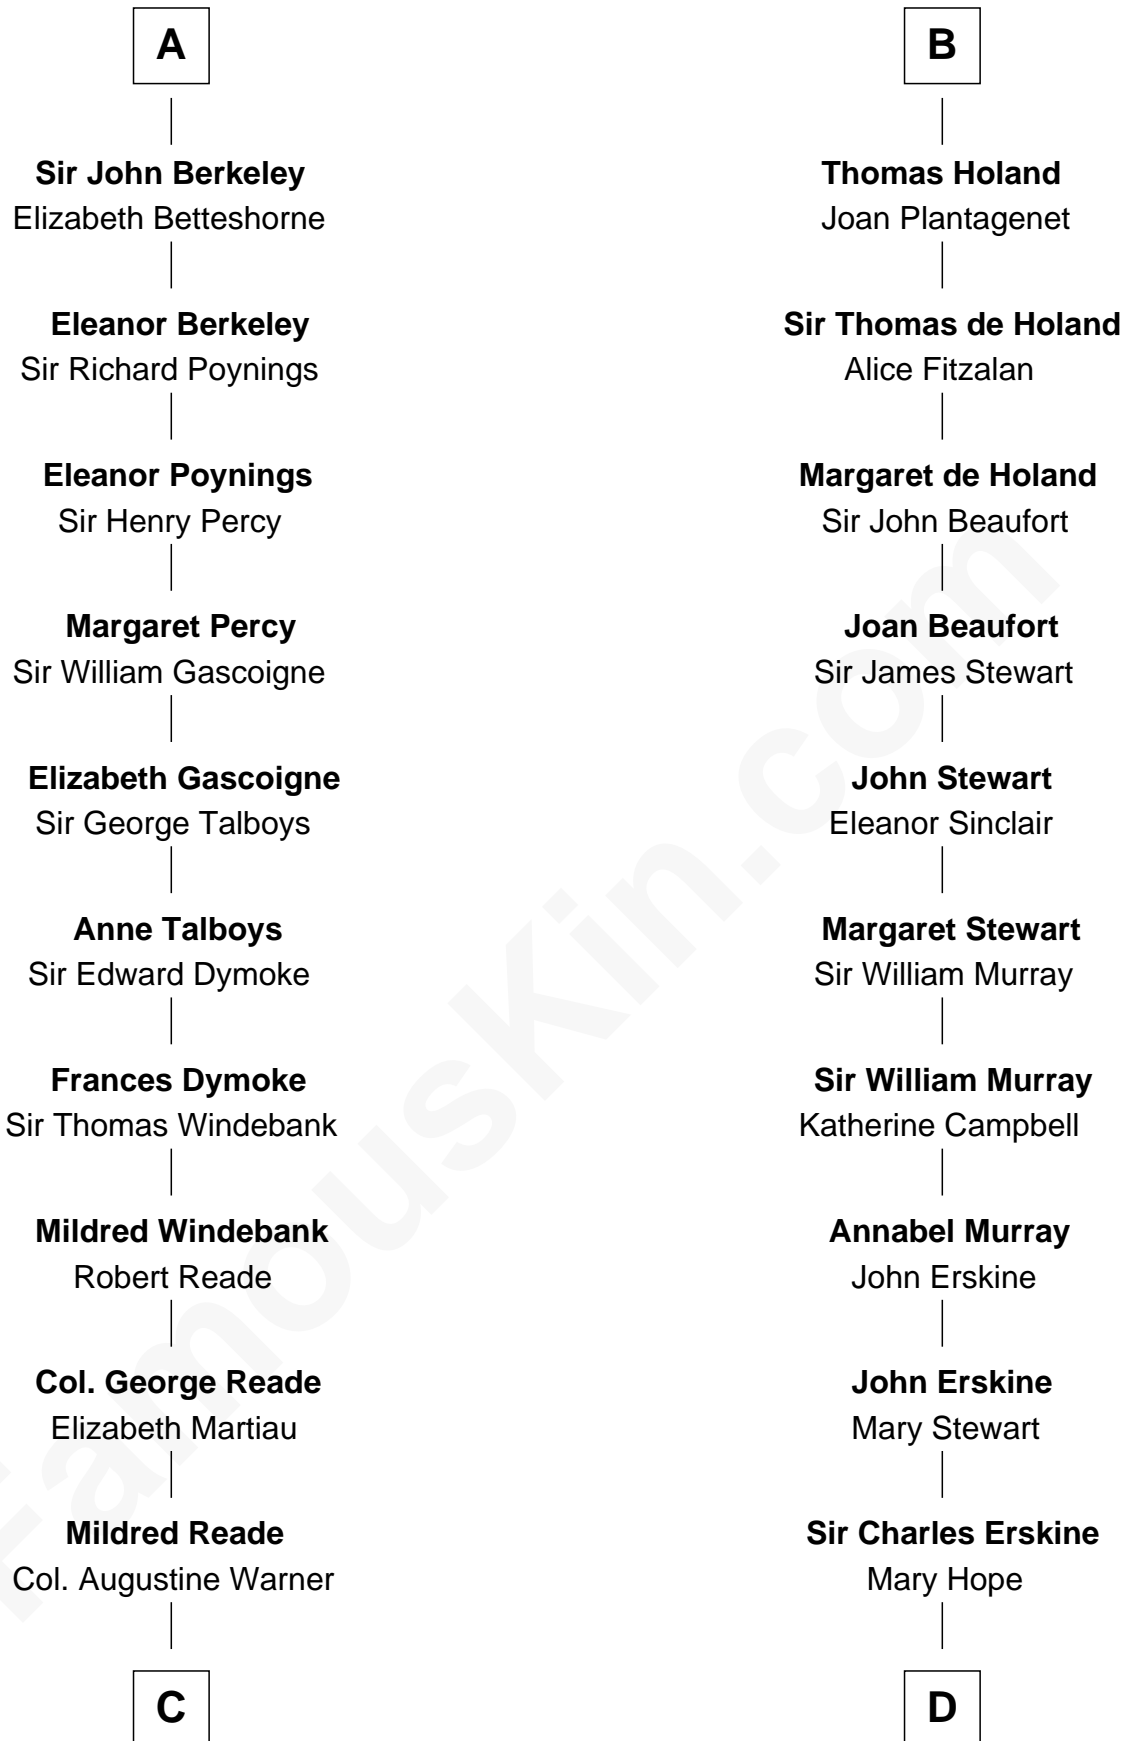

# FamousKin.com Relationship Chart of

**Meriwether Lewis**

*Lewis and Clark Expedition*

19th cousin 1 time removed of

**Major John Pitcairn**

*British Commander at Battle of Lexington*

**Uhtred of Galloway**

Gunnild of Dunbar

**C**

**Elizabeth Warner**

Col. John Lewis

**Col. Robert Lewis**

Jane Meriwether

**William Lewis**

Lucy Meriwether

**Meriwether Lewis**

*Lewis and Clark Expedition*

**D**

**Mary Erskine**

William Hamilton

**Katherine Hamilton**

Rev. David Pitcairn

**Major John Pitcairn**