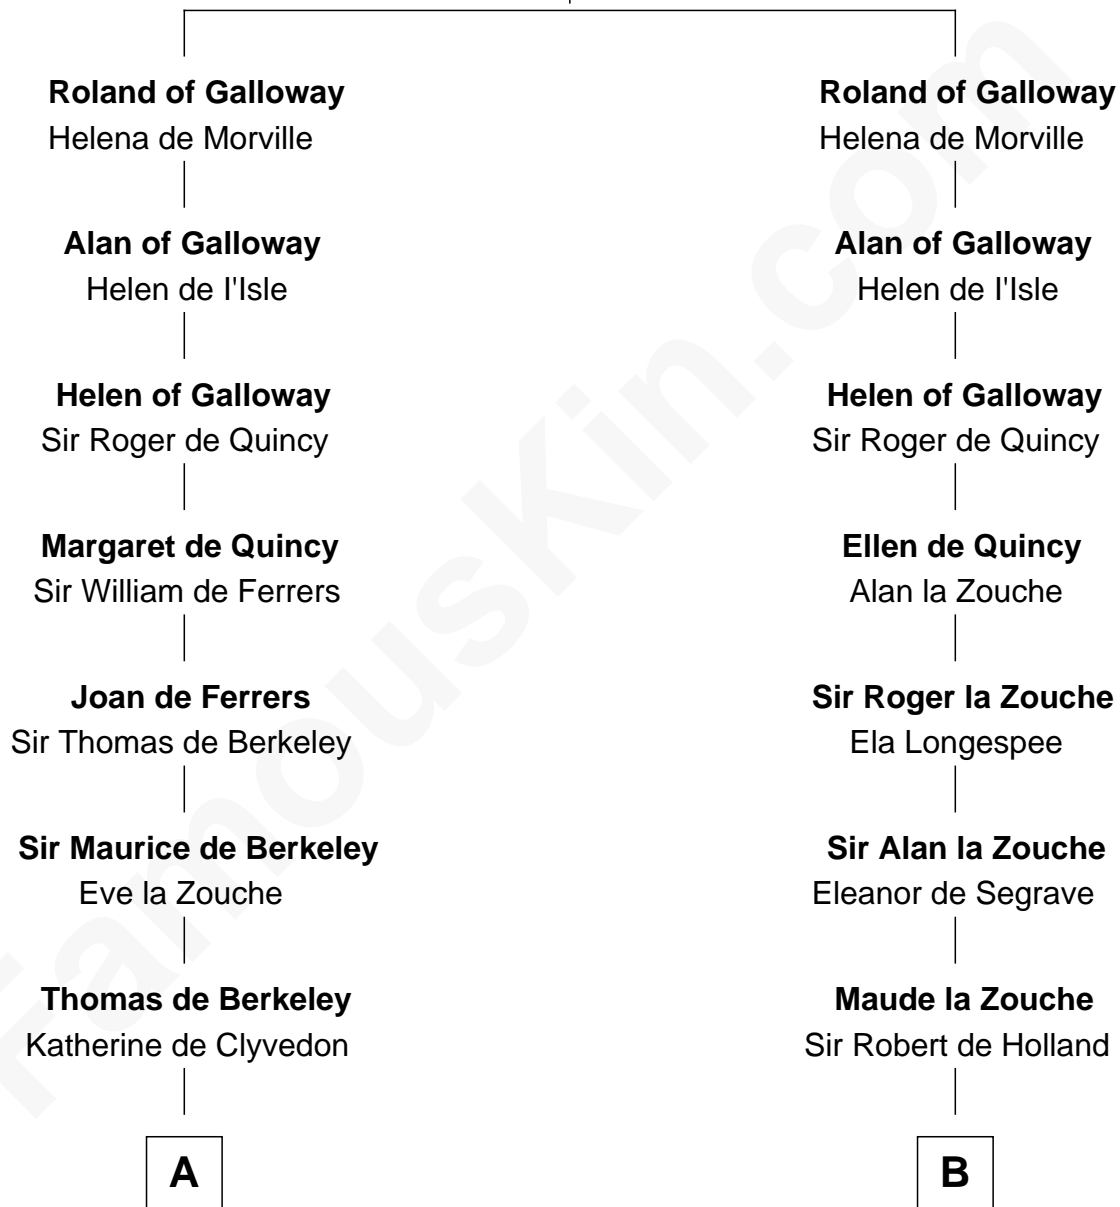

# FamousKin.com Relationship Chart of

**Meriwether Lewis**

*Lewis and Clark Expedition*

19th cousin 1 time removed of

**Major John Pitcairn**

*British Commander at Battle of Lexington*

**Uhtred of Galloway**

Gunnild of Dunbar

**C**

**Elizabeth Warner**

Col. John Lewis

**Col. Robert Lewis**

Jane Meriwether

**William Lewis**

Lucy Meriwether

**Meriwether Lewis**

*Lewis and Clark Expedition*

**D**

**Mary Erskine**

William Hamilton

**Katherine Hamilton**

Rev. David Pitcairn

**Major John Pitcairn**

*British Commander at Lexington*

FamousKin.com