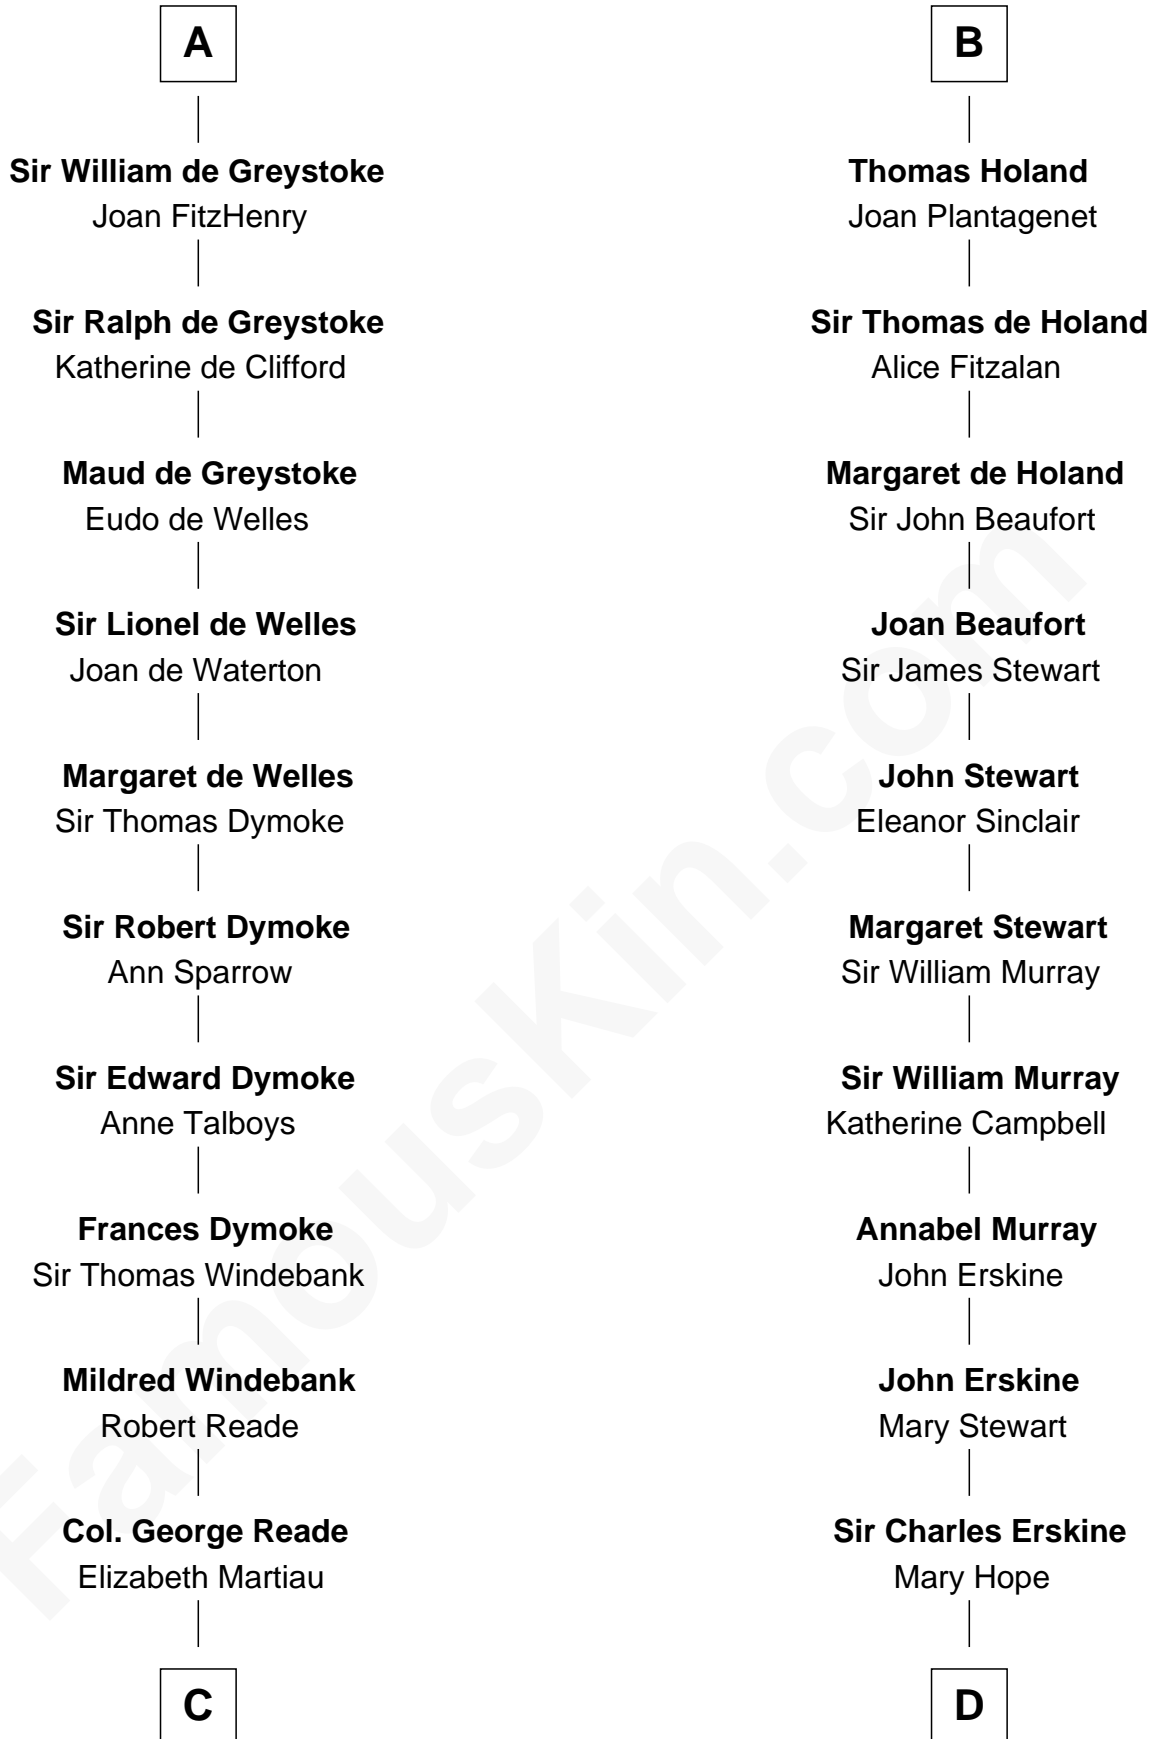

FamousKin.com Relationship Chart of

Meriwether Lewis

Lewis and Clark Expedition

19th cousin 2 times removed of

Major John Pitcairn

British Commander at Battle of Lexington

Roger de Tony

Ida of Hainault

C

Mildred Reade
Col. Augustine Warner

Elizabeth Warner
Col. John Lewis

Col. Robert Lewis
Jane Meriwether

William Lewis
Lucy Meriwether

Meriwether Lewis
Lewis and Clark Expedition

D

Mary Erskine
William Hamilton