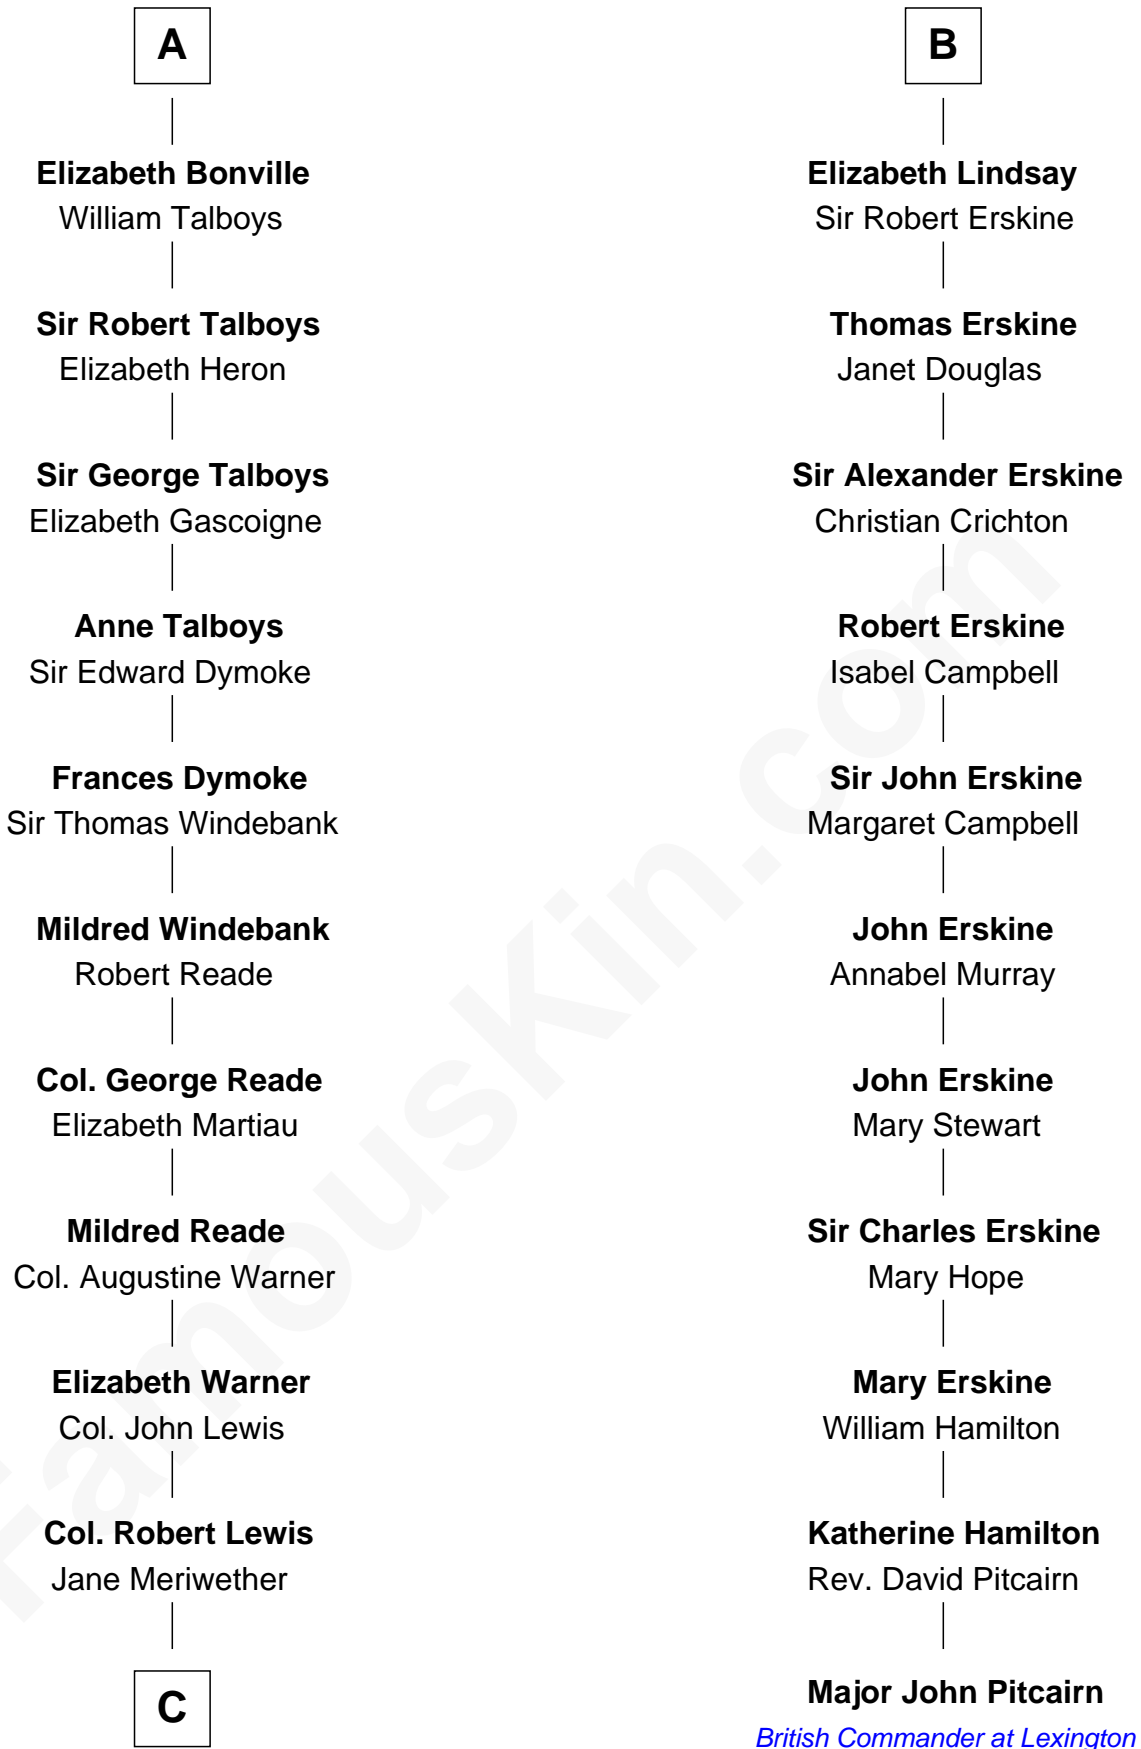

FamousKin.com Relationship Chart of

Meriwether Lewis

Lewis and Clark Expedition

17th cousin 1 time removed of

Major John Pitcairn

British Commander at Battle of Lexington

David of Huntingdon

Maud of Chester

C

—
William Lewis
Lucy Meriwether

—
Meriwether Lewis
Lewis and Clark Expedition

FamousKin.com