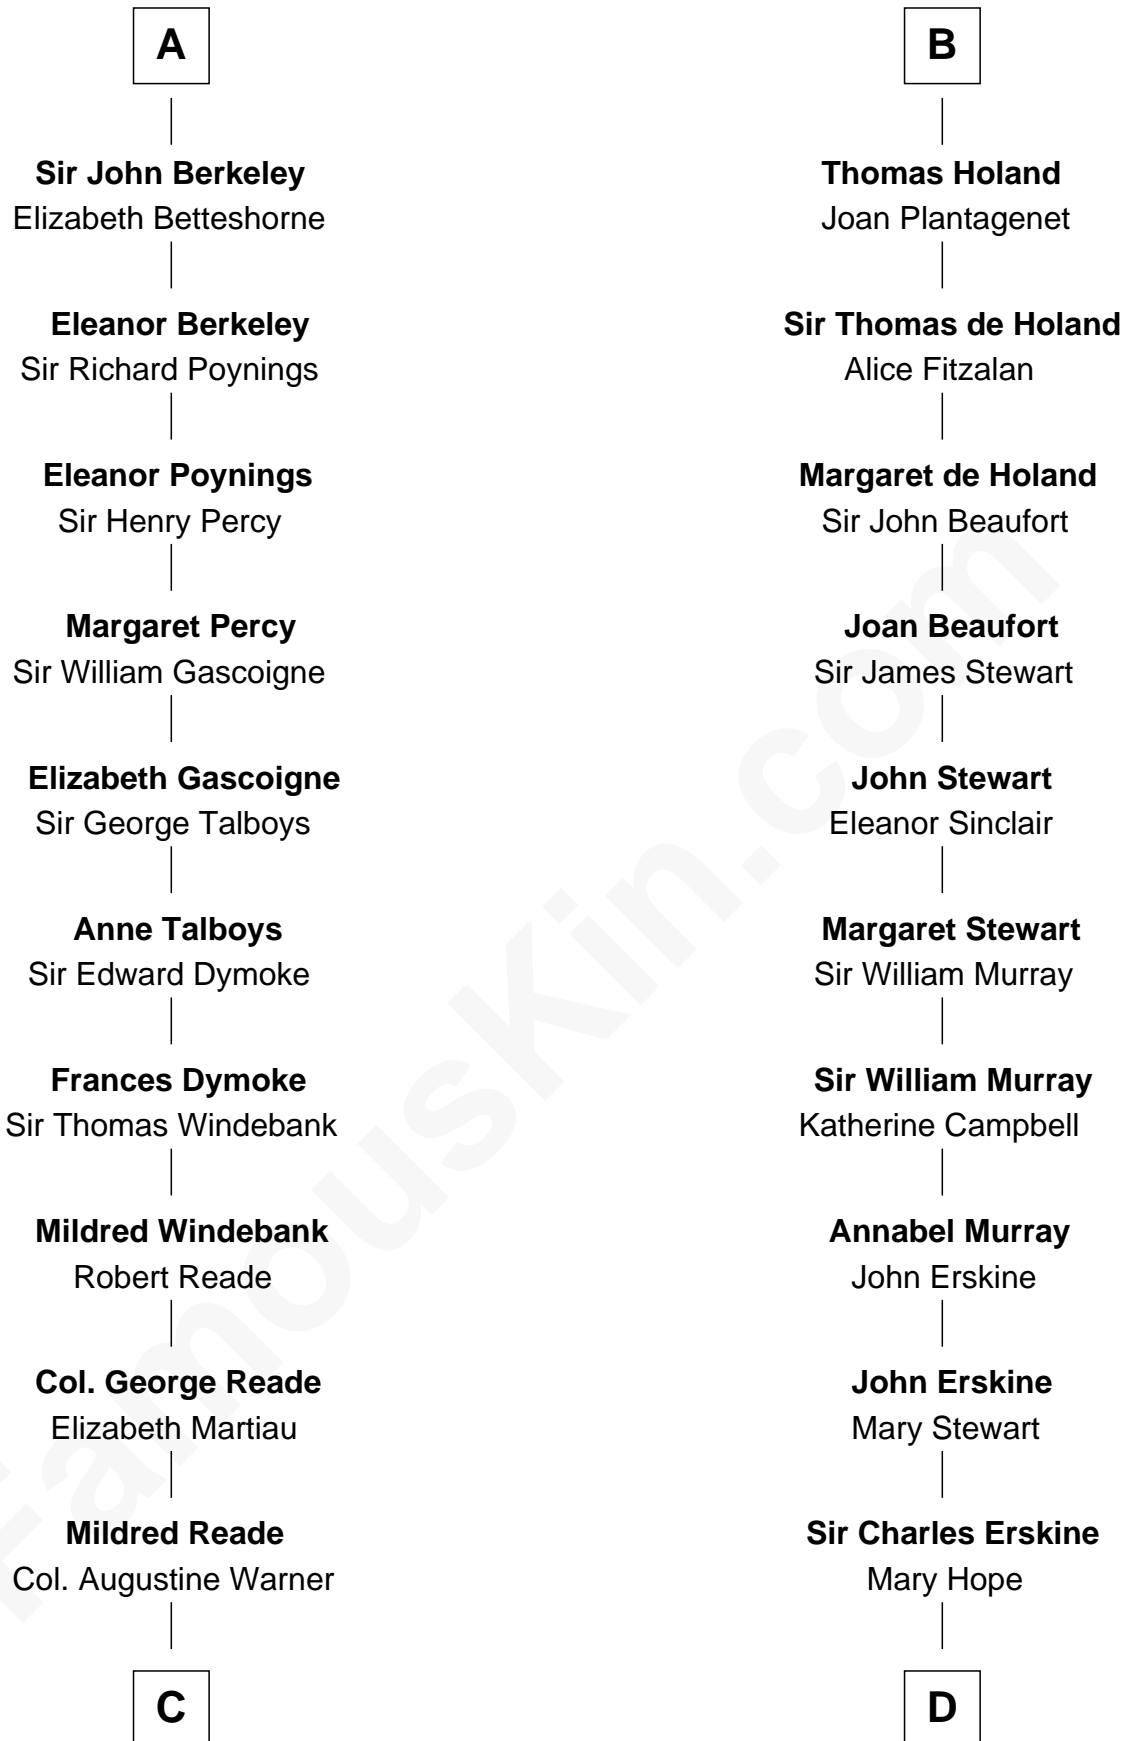

FamousKin.com Relationship Chart of

Meriwether Lewis

Lewis and Clark Expedition

19th cousin 1 time removed of

Major John Pitcairn

British Commander at Battle of Lexington

Hugh de Grantmesnil

C

Elizabeth Warner

Col. John Lewis

Col. Robert Lewis

Jane Meriwether

William Lewis

Lucy Meriwether

Meriwether Lewis

Lewis and Clark Expedition