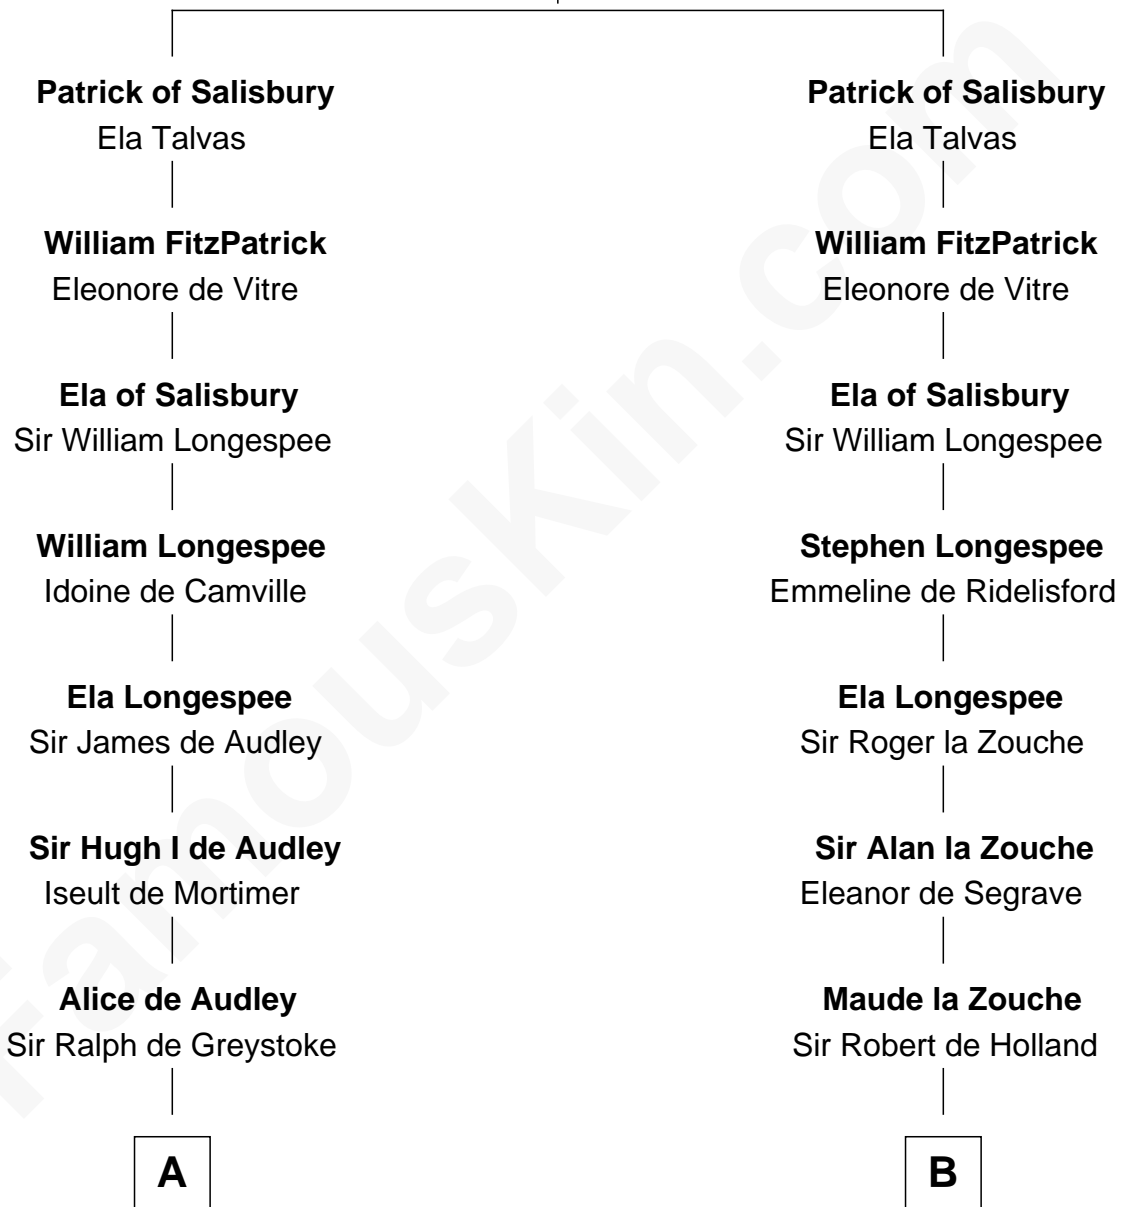

# FamousKin.com Relationship Chart of

**Meriwether Lewis**

*Lewis and Clark Expedition*

19th cousin 2 times removed of

**Major John Pitcairn**

*British Commander at Battle of Lexington*

**Walter of Salisbury**  
Sibilla de Chaworth

**C**

**Mildred Reade**  
Col. Augustine Warner

**Elizabeth Warner**  
Col. John Lewis

**Col. Robert Lewis**  
Jane Meriwether

**William Lewis**  
Lucy Meriwether

**Meriwether Lewis**  
*Lewis and Clark Expedition*

**D**

**Mary Erskine**  
William Hamilton

**Katherine Hamilton**  
Rev. David Pitcairn

**Major John Pitcairn**  
*British Commander at Lexington*

FamousKin.com