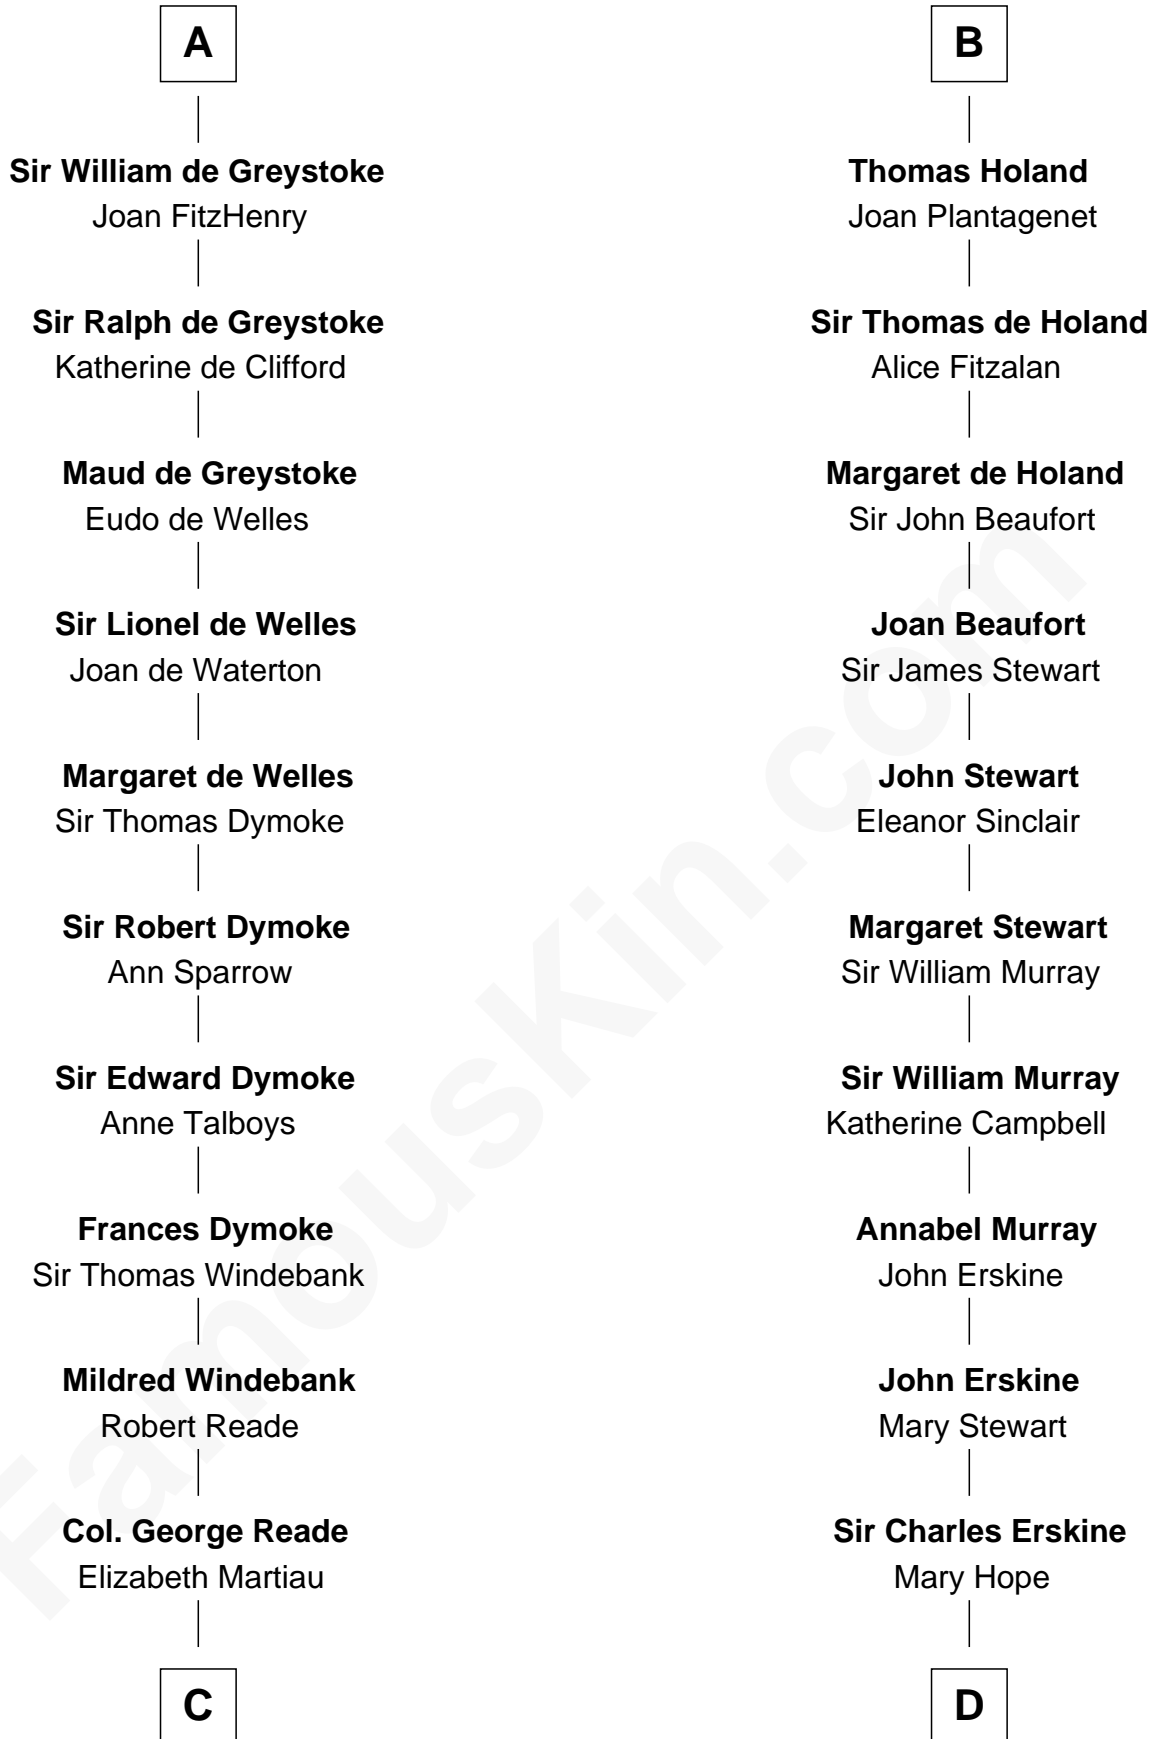

# FamousKin.com Relationship Chart of

**Meriwether Lewis**

*Lewis and Clark Expedition*

19th cousin 2 times removed of

**Major John Pitcairn**

*British Commander at Battle of Lexington*

**Walter of Salisbury**  
Sibilla de Chaworth

**C**

**Mildred Reade**  
Col. Augustine Warner

**Elizabeth Warner**  
Col. John Lewis

**Col. Robert Lewis**  
Jane Meriwether

**William Lewis**  
Lucy Meriwether

**Meriwether Lewis**  
*Lewis and Clark Expedition*

**D**

**Mary Erskine**  
William Hamilton

**Katherine Hamilton**  
Rev. David Pitcairn

**Major John Pitcairn**  
*British Commander at Lexington*

FamousKin.com