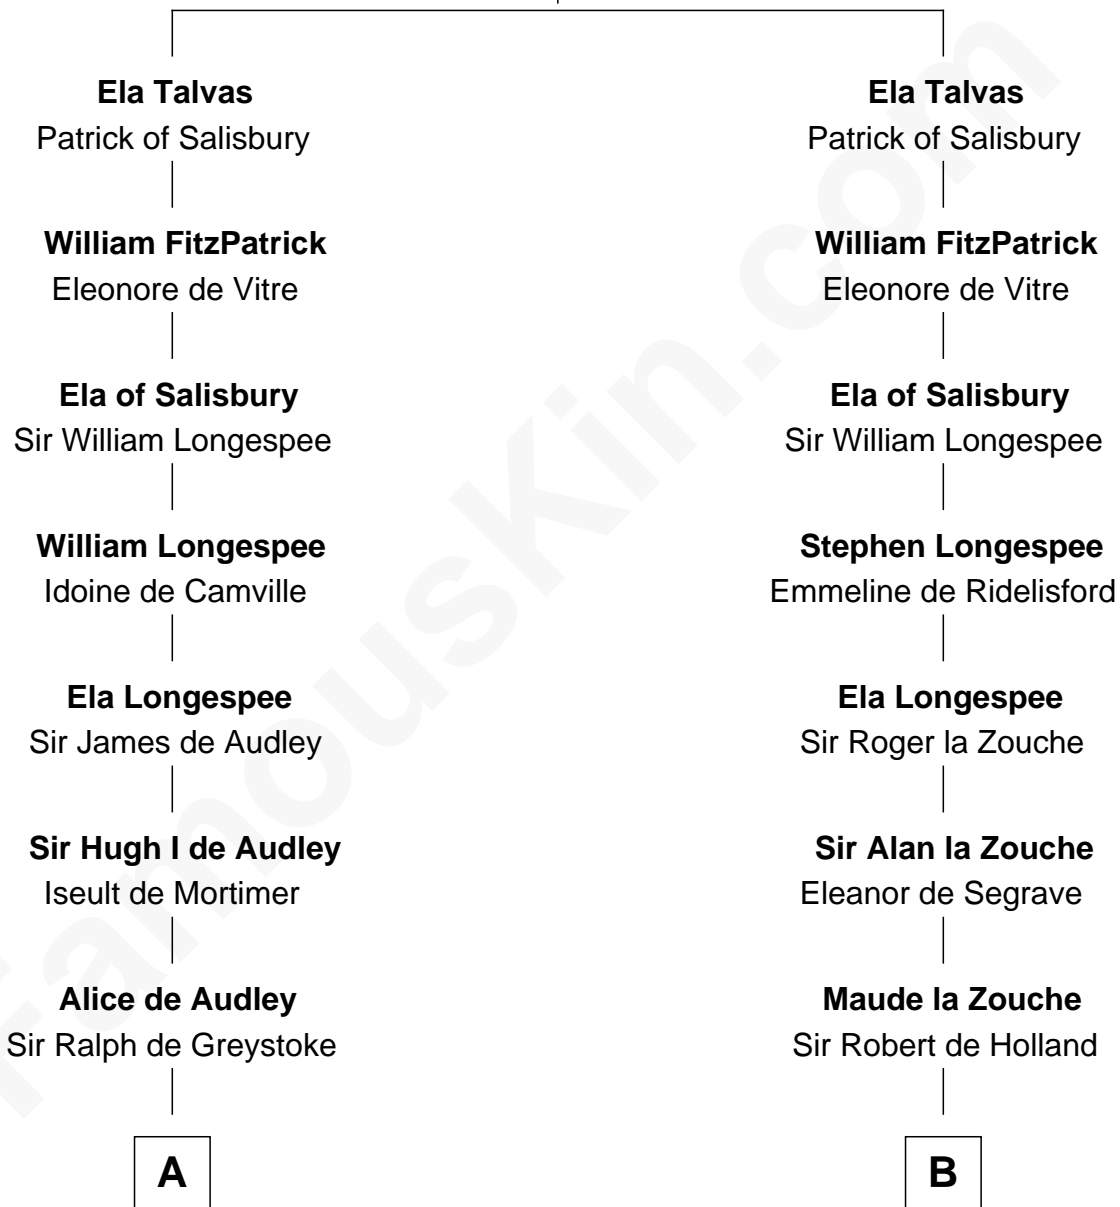

FamousKin.com Relationship Chart of

Meriwether Lewis

Lewis and Clark Expedition

19th cousin 2 times removed of

Major John Pitcairn

British Commander at Battle of Lexington

William Talvas
Alice of Burgundy

C

Mildred Reade
Col. Augustine Warner

Elizabeth Warner
Col. John Lewis

Col. Robert Lewis
Jane Meriwether

William Lewis
Lucy Meriwether

Meriwether Lewis
Lewis and Clark Expedition

D

Mary Erskine
William Hamilton

Katherine Hamilton
Rev. David Pitcairn

Major John Pitcairn
British Commander at Lexington

FamousKin.com