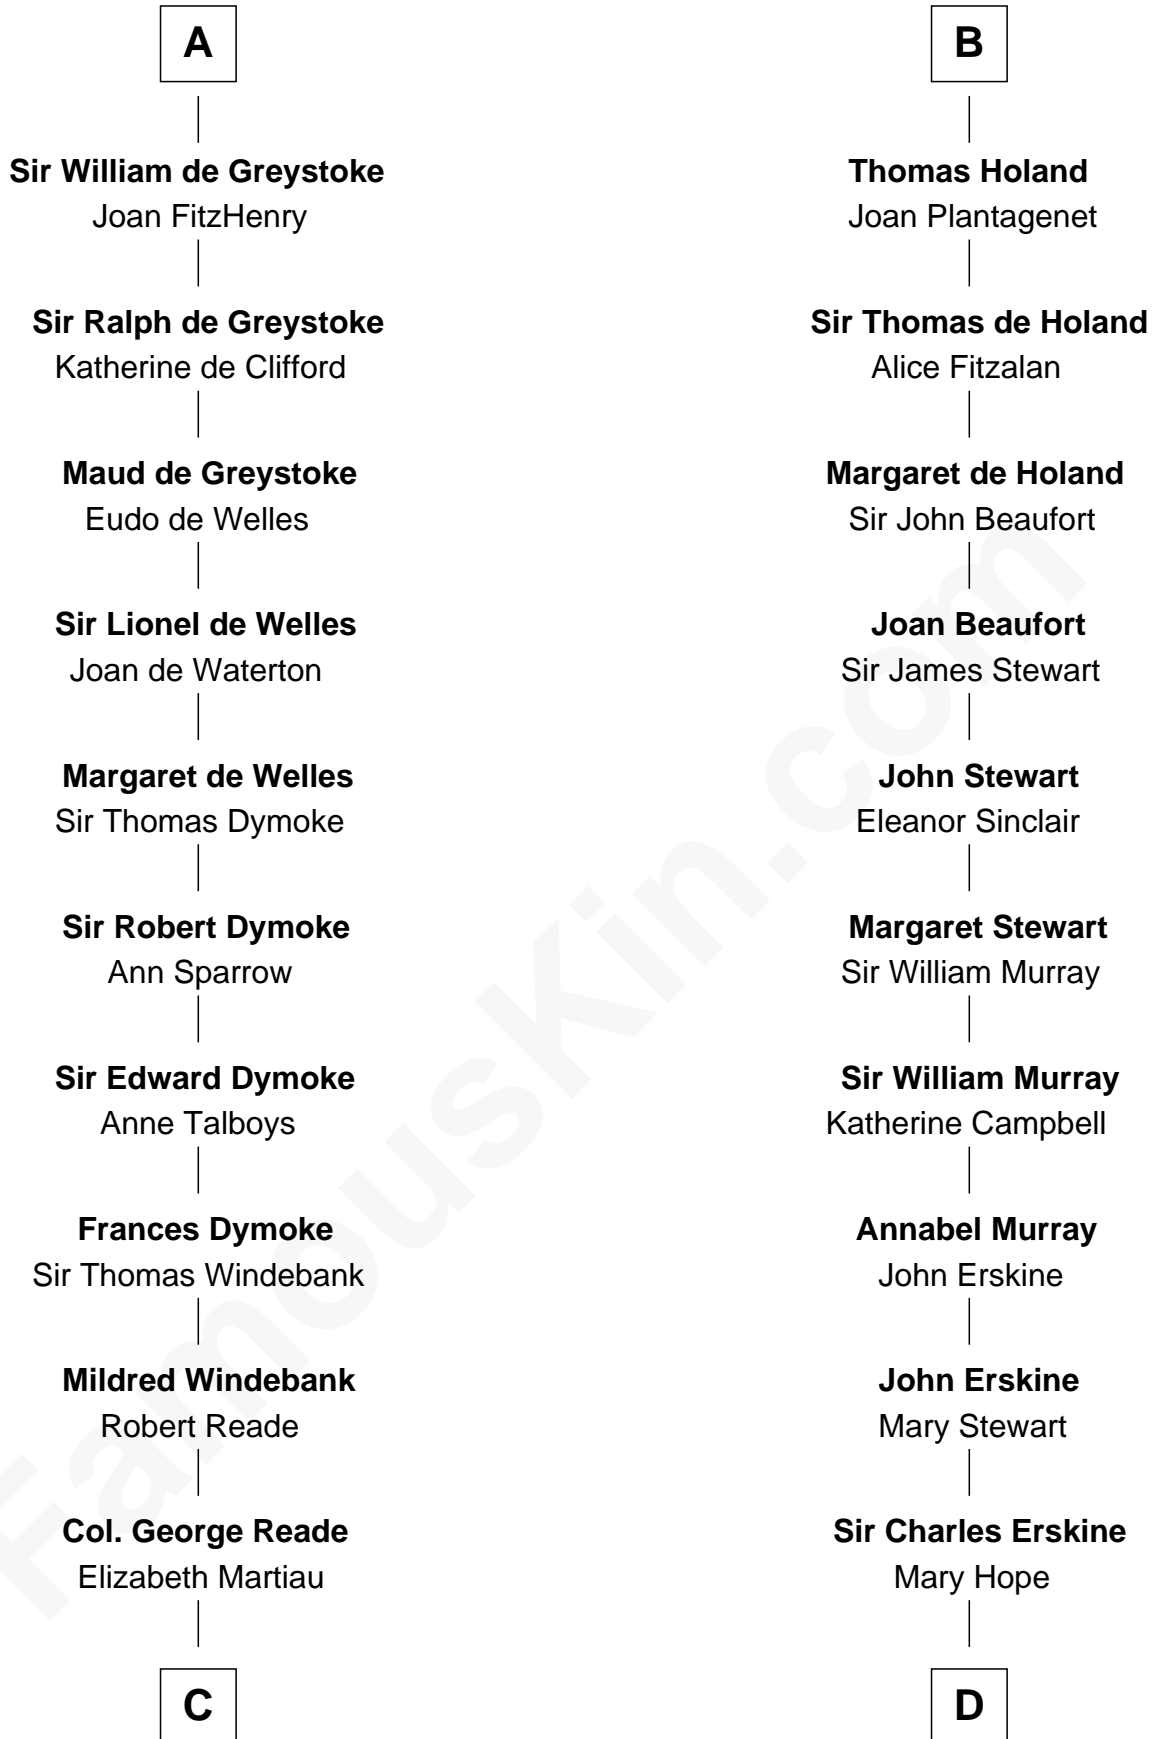

FamousKin.com Relationship Chart of

Meriwether Lewis

Lewis and Clark Expedition

19th cousin 2 times removed of

Major John Pitcairn

British Commander at Battle of Lexington

William Talvas
Alice of Burgundy

C

Mildred Reade
Col. Augustine Warner

Elizabeth Warner
Col. John Lewis

Col. Robert Lewis
Jane Meriwether

William Lewis
Lucy Meriwether

Meriwether Lewis
Lewis and Clark Expedition

D

Mary Erskine
William Hamilton