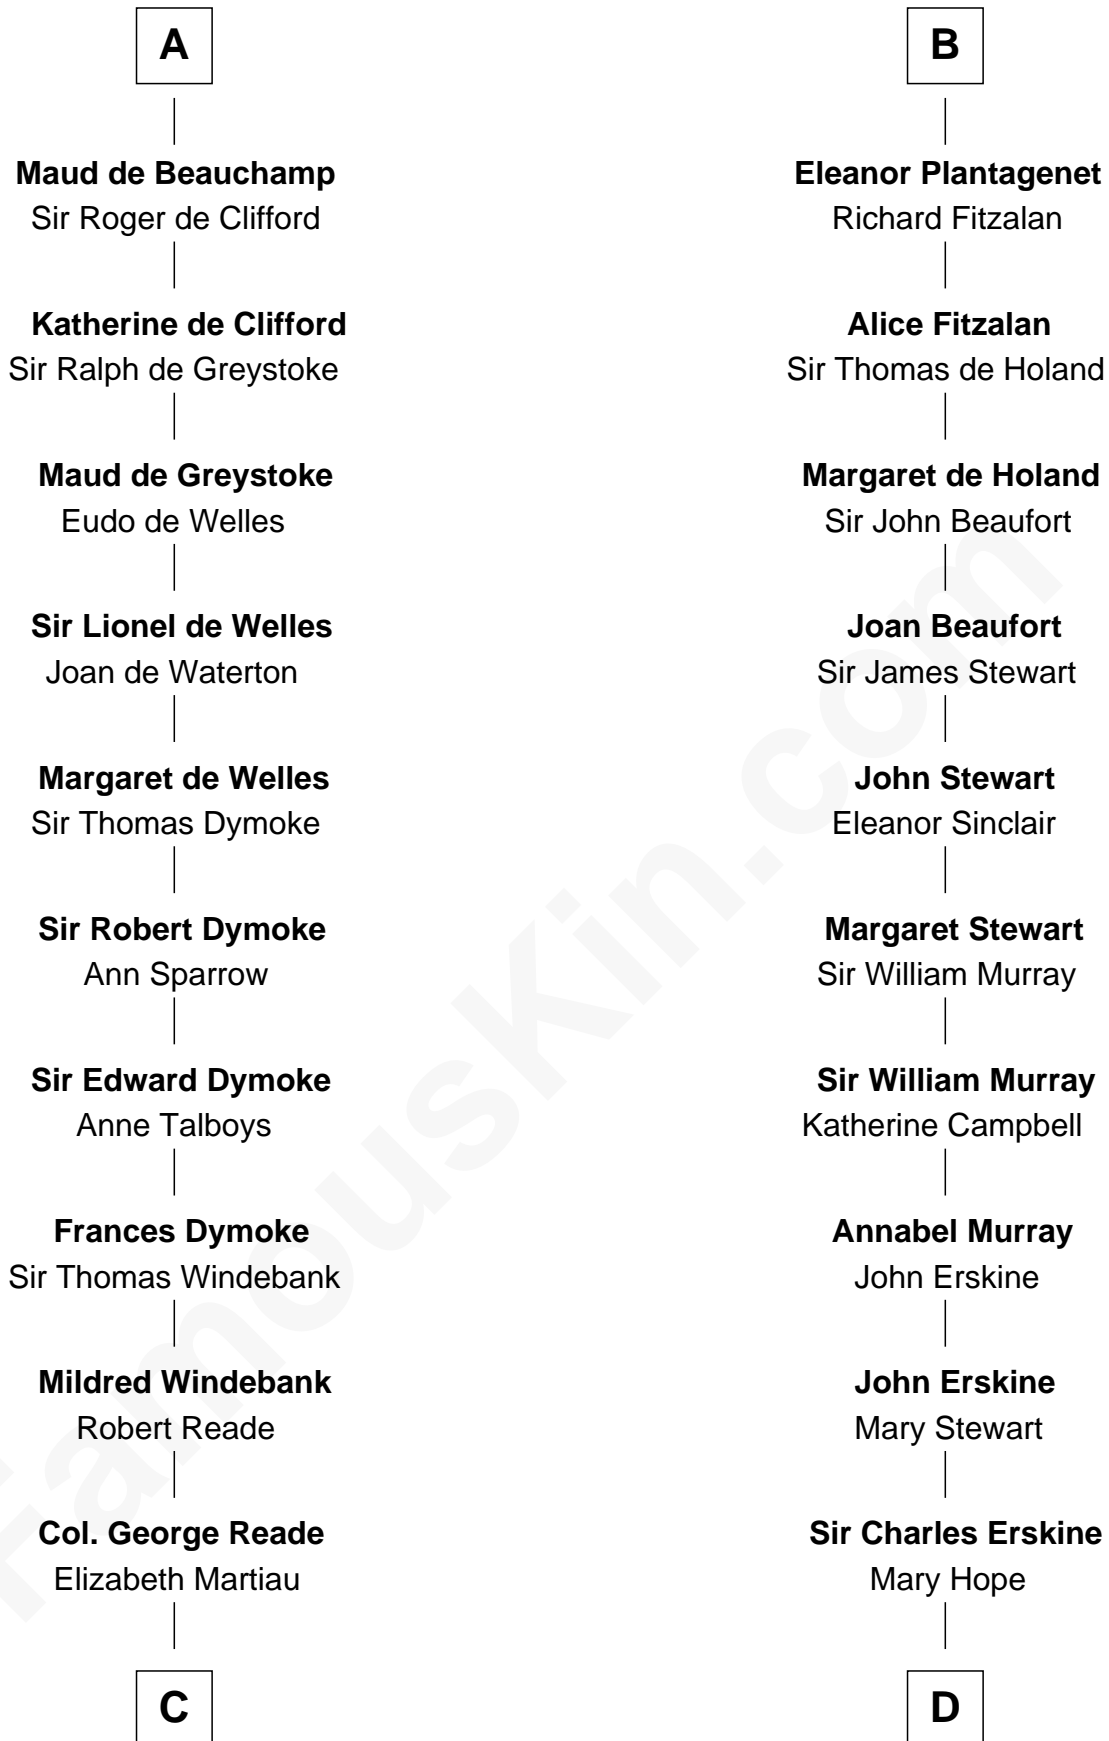

FamousKin.com Relationship Chart of

Meriwether Lewis

Lewis and Clark Expedition

19th cousin 2 times removed of

Major John Pitcairn

British Commander at Battle of Lexington

C

Mildred Reade
Col. Augustine Warner

Elizabeth Warner
Col. John Lewis

Col. Robert Lewis
Jane Meriwether

William Lewis
Lucy Meriwether

Meriwether Lewis
Lewis and Clark Expedition

D

Mary Erskine
William Hamilton

Katherine Hamilton
Rev. David Pitcairn

Major John Pitcairn
British Commander at Lexington

FamousKin.com