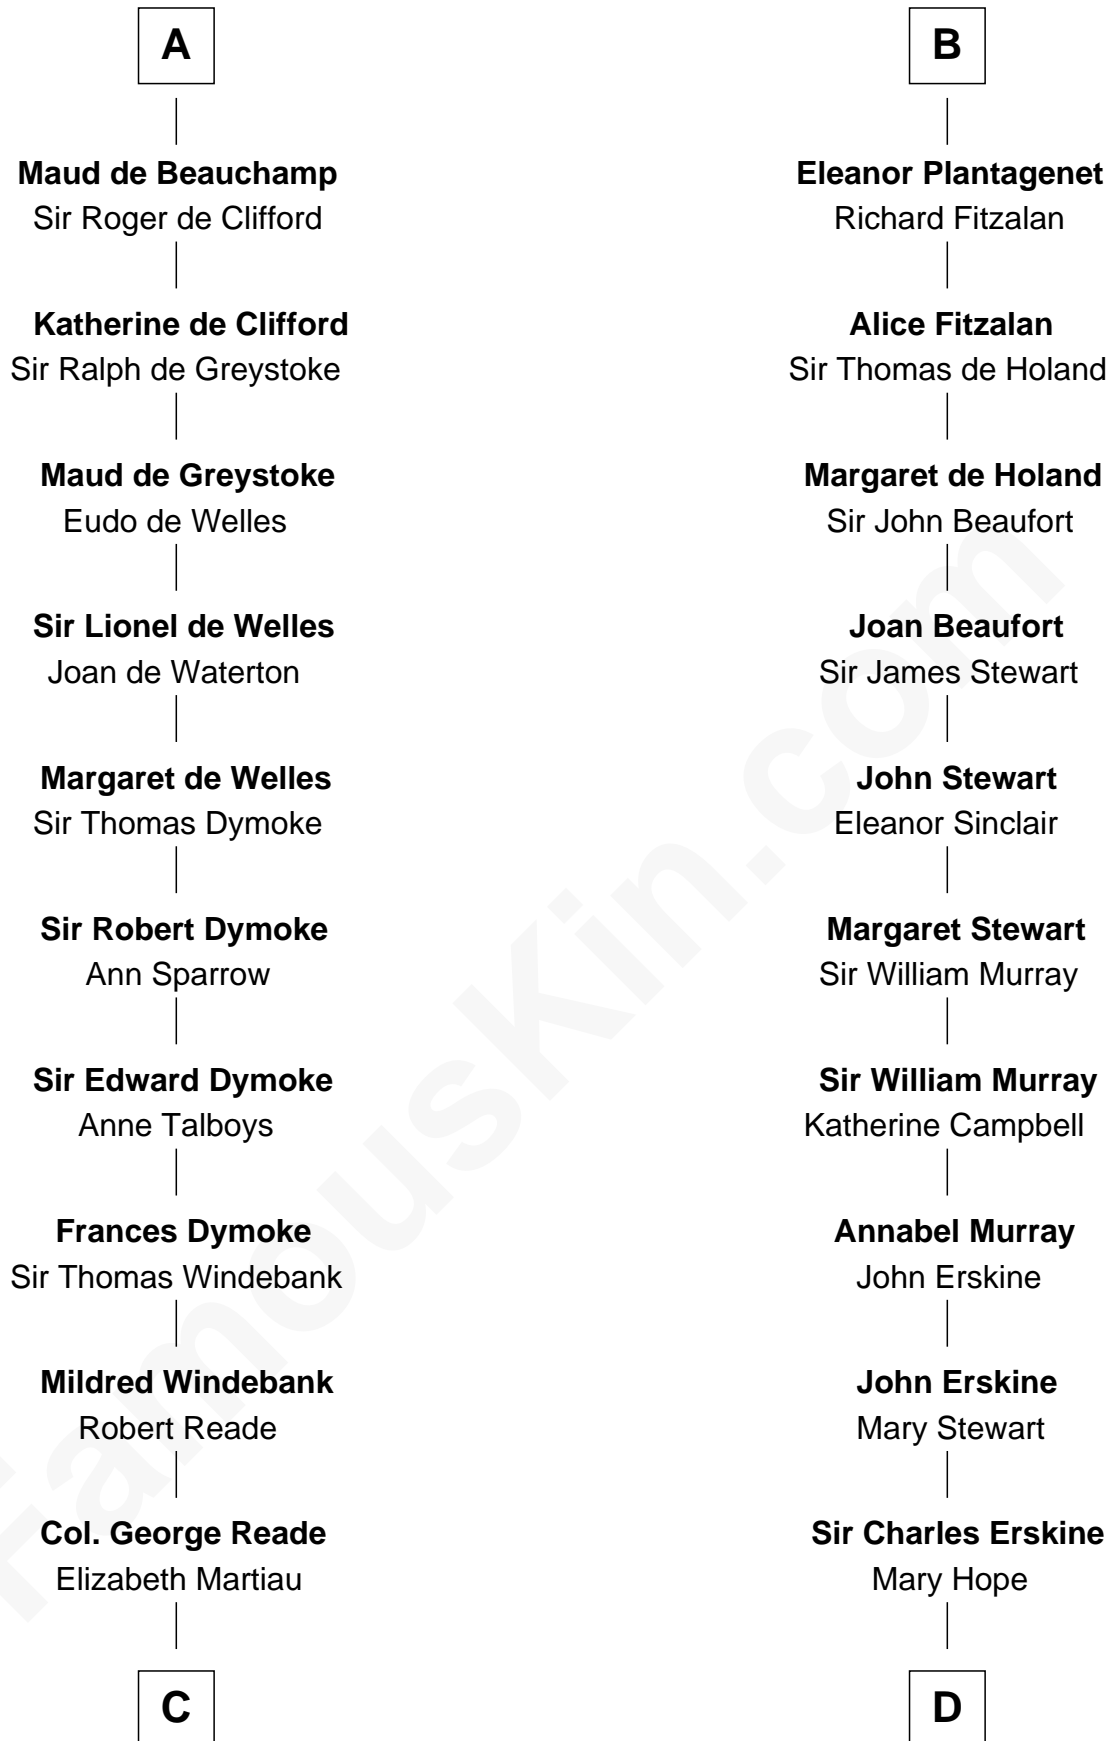

FamousKin.com

Relationship Chart of

Meriwether Lewis

Lewis and Clark Expedition

19th cousin 2 times removed of

Major John Pitcairn

British Commander at Battle of Lexington

Gilbert Fitzrichard de Clare
Adeliza de Clermont-en-Beauvaisis

William de Beauchamp

Isabella de Beauchamp

Sir Patrick de Chaworth

Maud de Chaworth

Henry Plantagenet

B

C

Mildred Reade
Col. Augustine Warner