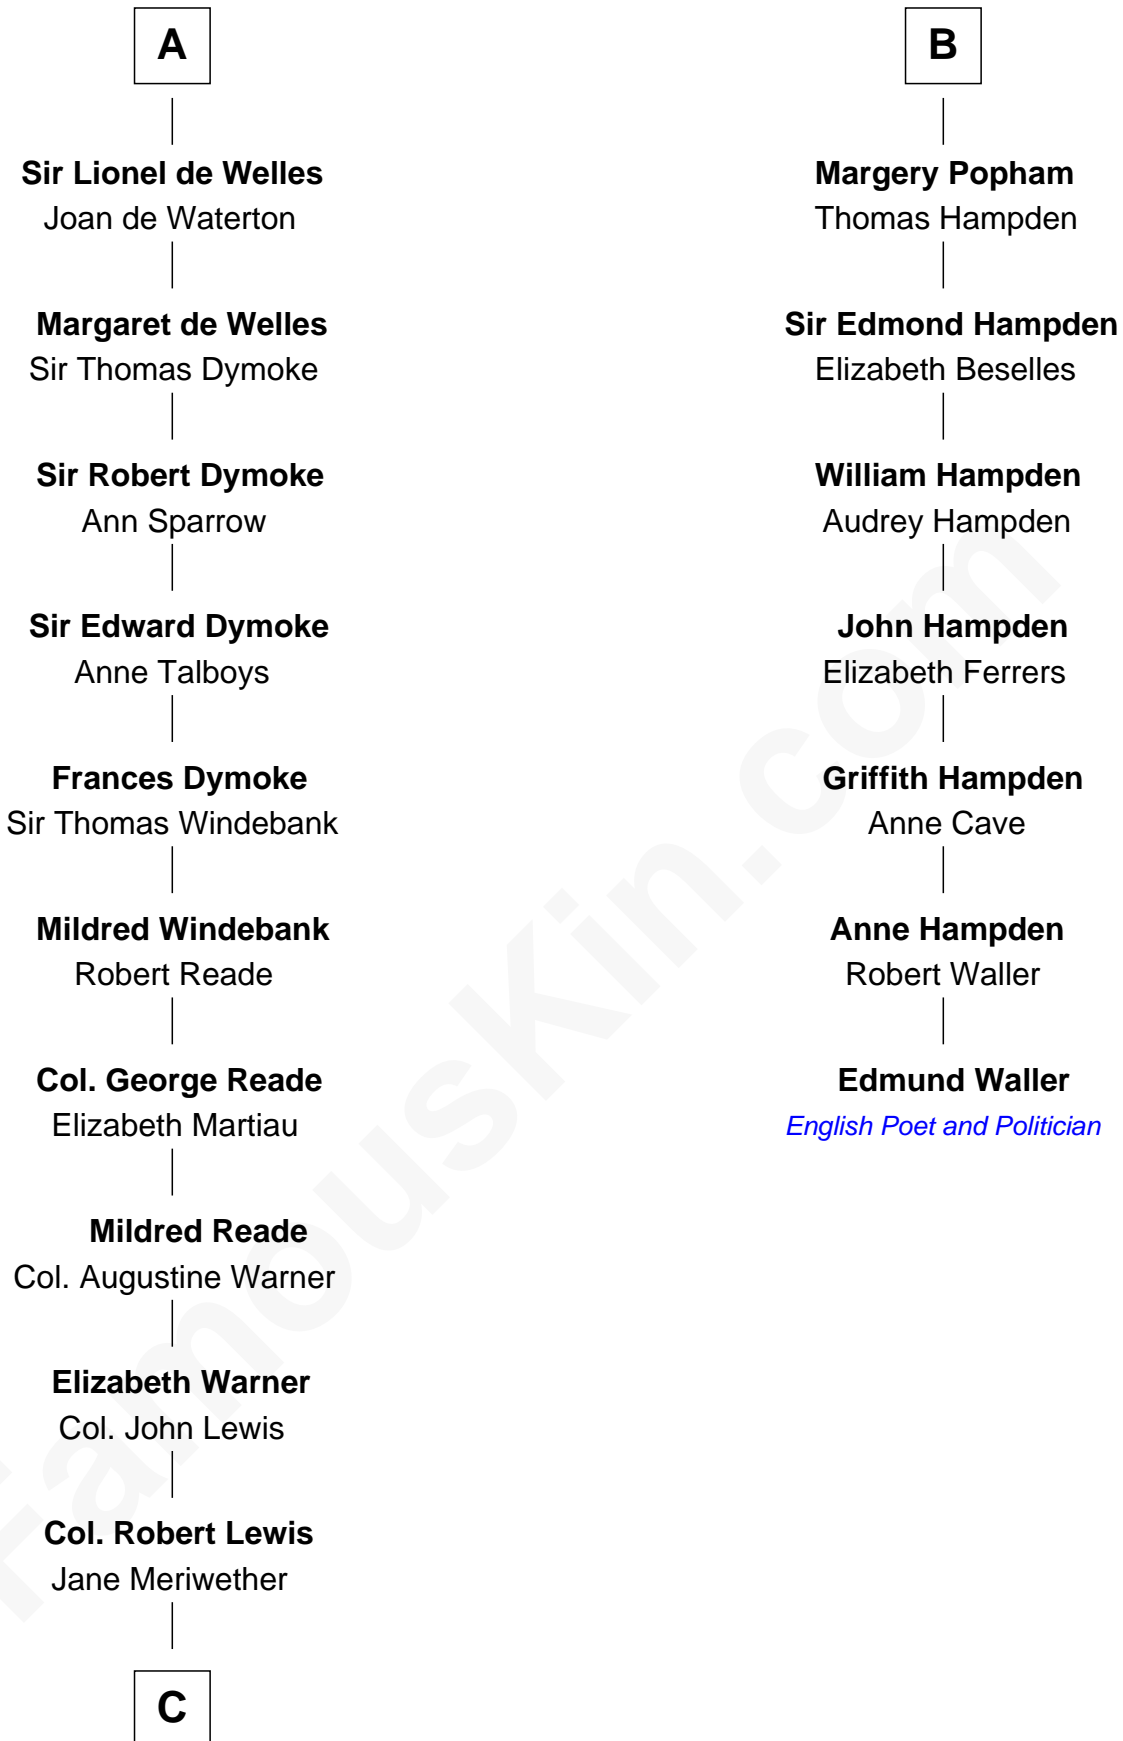

# FamousKin.com Relationship Chart of

**Meriwether Lewis**

*Lewis and Clark Expedition*

13th cousin 5 times removed of

**Edmund Waller**

*English Poet and Politician*

**C**

—  
**William Lewis**  
Lucy Meriwether

—  
**Meriwether Lewis**  
*Lewis and Clark Expedition*

FamousKin.com