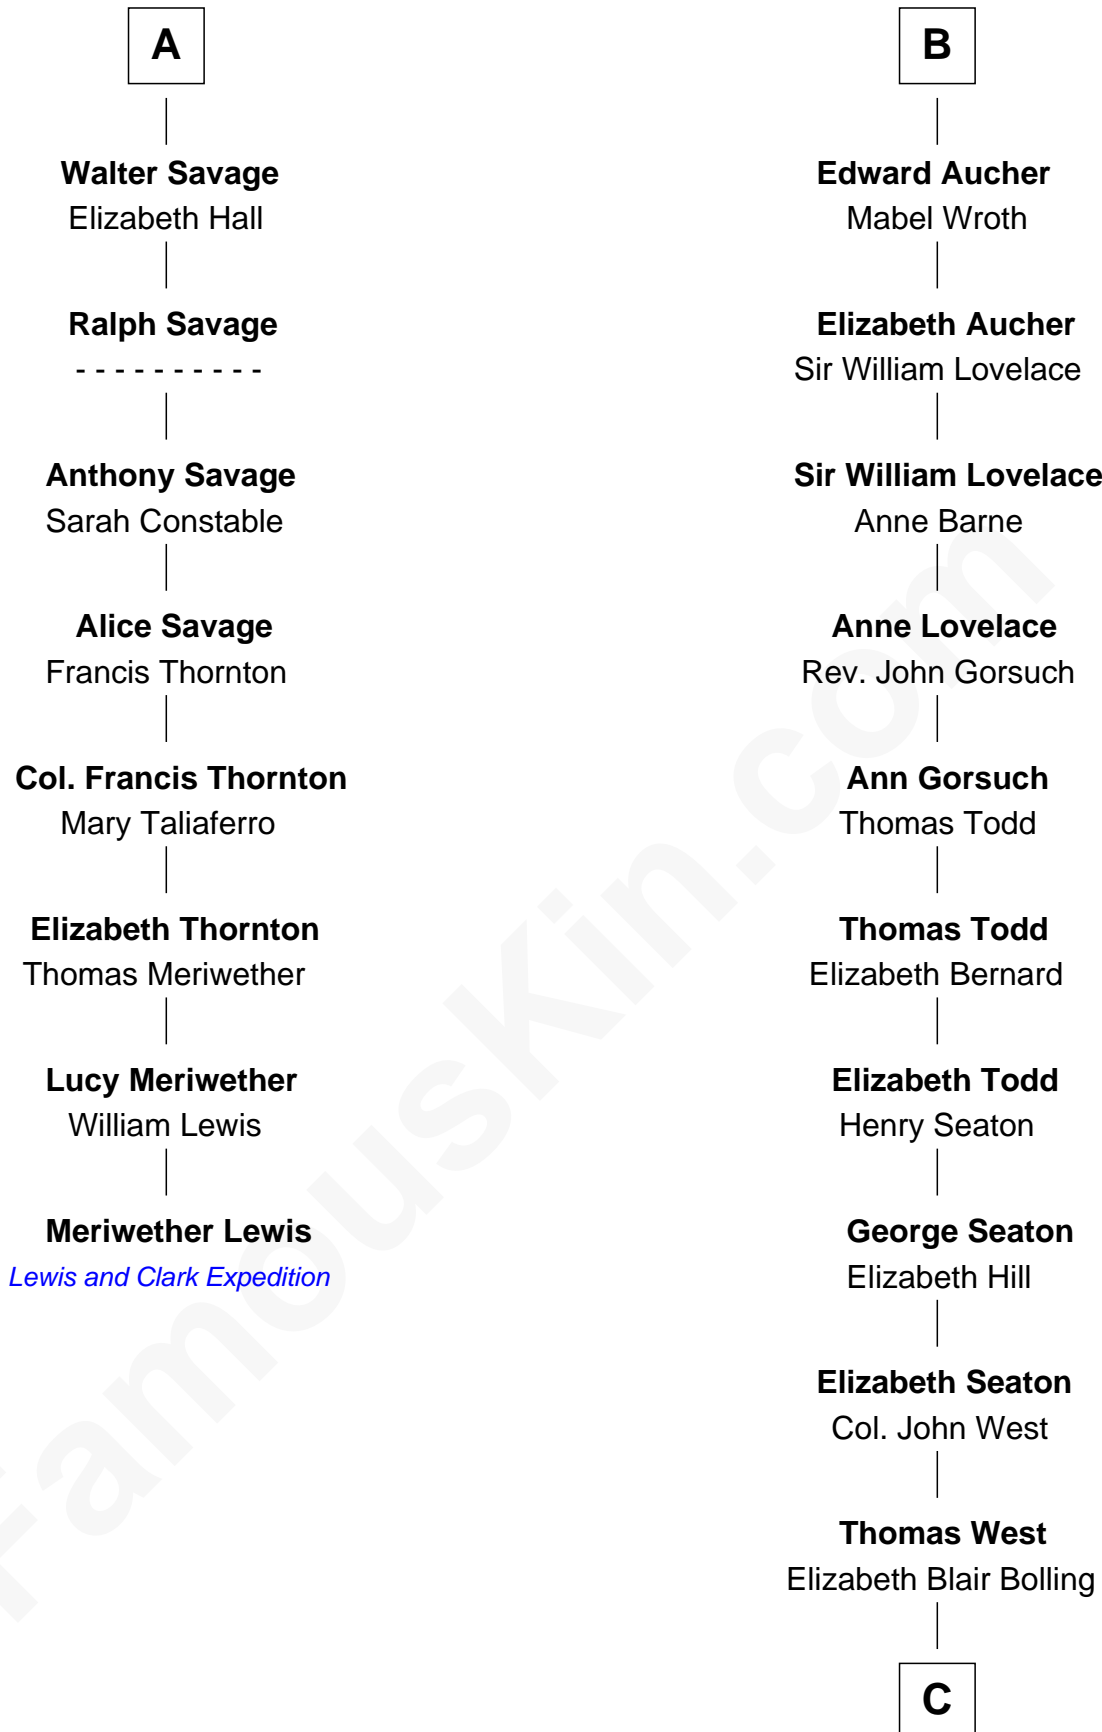

# FamousKin.com Relationship Chart of

**Meriwether Lewis**

*Lewis and Clark Expedition*

14th cousin 7 times removed of

**Admiral Richard Byrd**

*Polar Explorer*

**C**

**Eliza Bolling West**  
Dr. Joel Walker Flood

**Col. Henry De La Warr Flood**  
Mary Elizabeth Trent

**Joel Walker Flood**  
Ella Faulkner

**Eleanor Bolling Flood**  
Richard Evelyn Byrd

**Admiral Richard Byrd**  
*Polar Explorer*

FamousKin.com