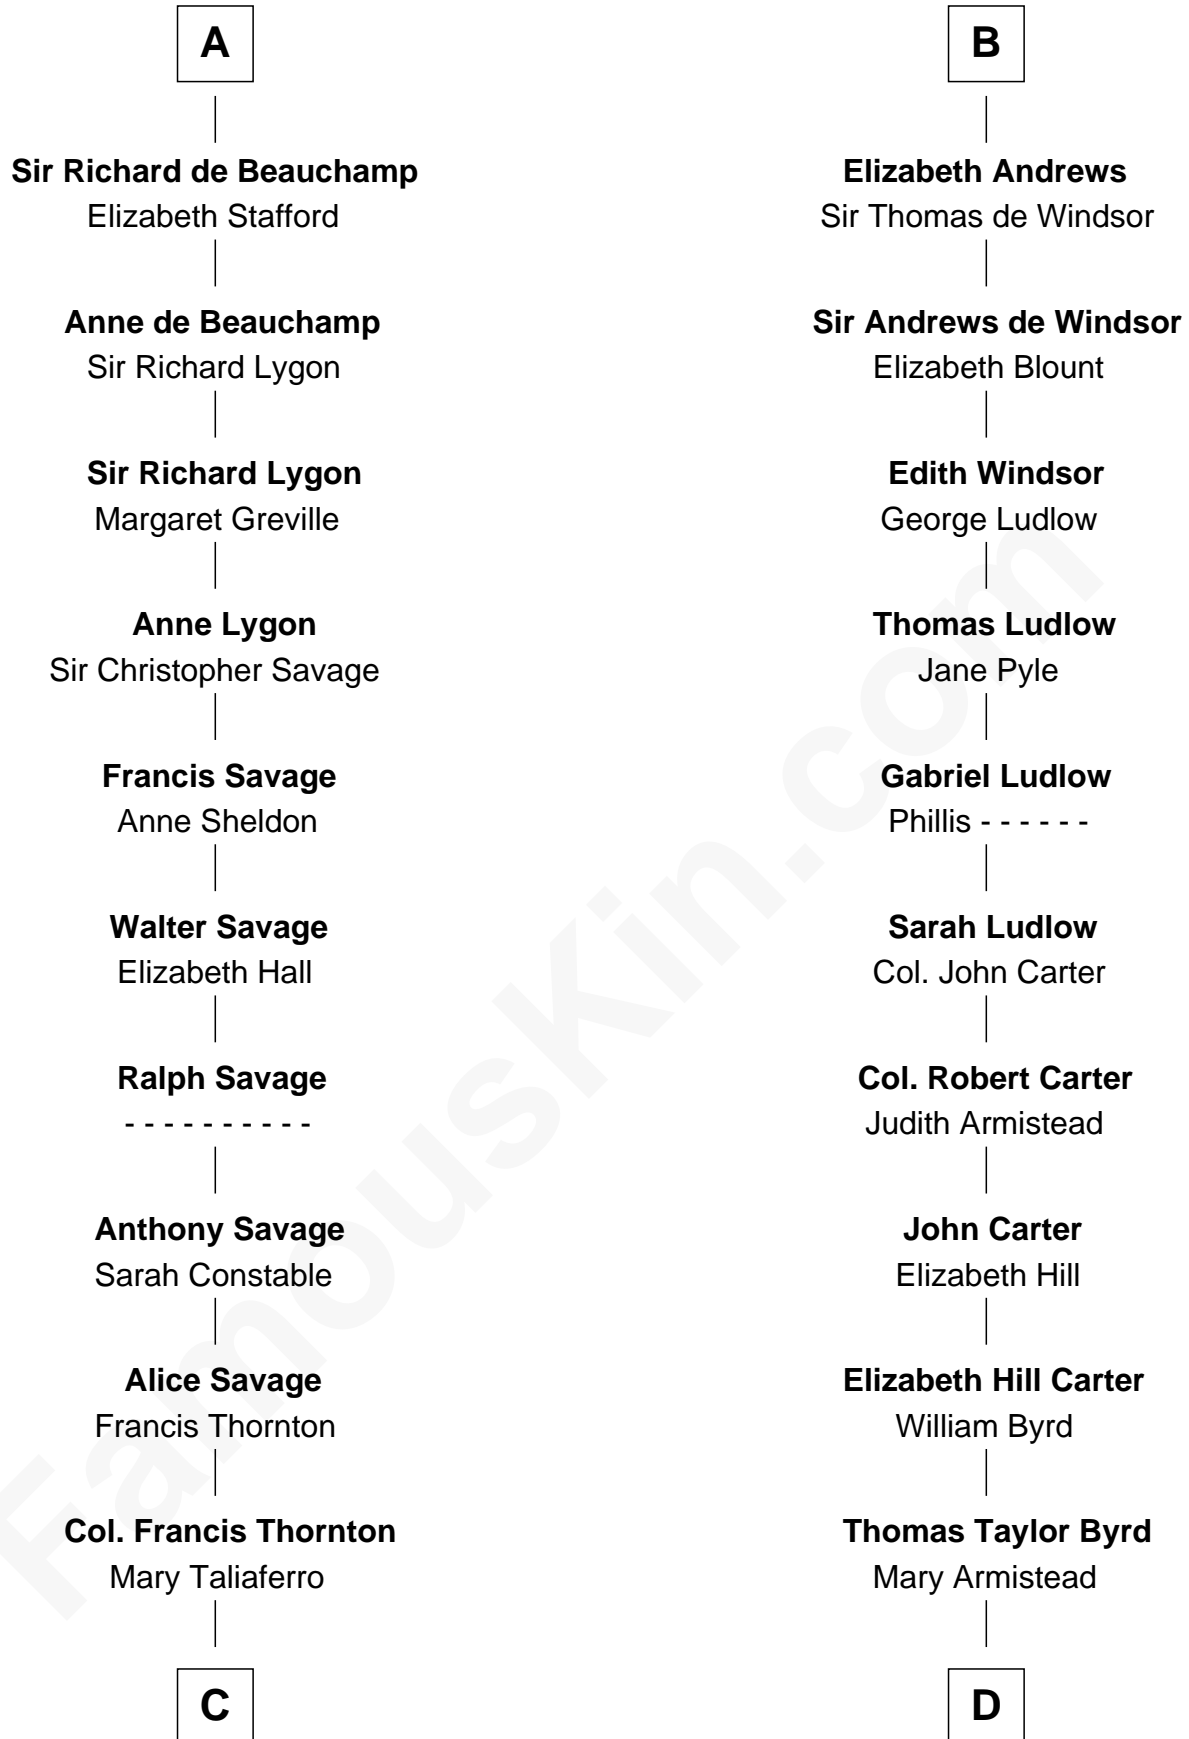

FamousKin.com Relationship Chart of

Meriwether Lewis

Lewis and Clark Expedition

19th cousin 1 time removed of

Admiral Richard Byrd

Polar Explorer

Sir Hugh le Despencer

Aveline Basset

Catherine de Beaumont

Elizabeth Luttrell

John Stratton

Elizabeth Stratton

John Andrews

B

C

Elizabeth Thornton
Thomas Meriwether

Lucy Meriwether
William Lewis

Meriwether Lewis
Lewis and Clark Expedition

D

Richard Evelyn Byrd
Anne Harrison

Col. William Byrd
Jane Meriwether Rivers

Richard Evelyn Byrd
Eleanor Bolling Flood

Admiral Richard Byrd
Polar Explorer