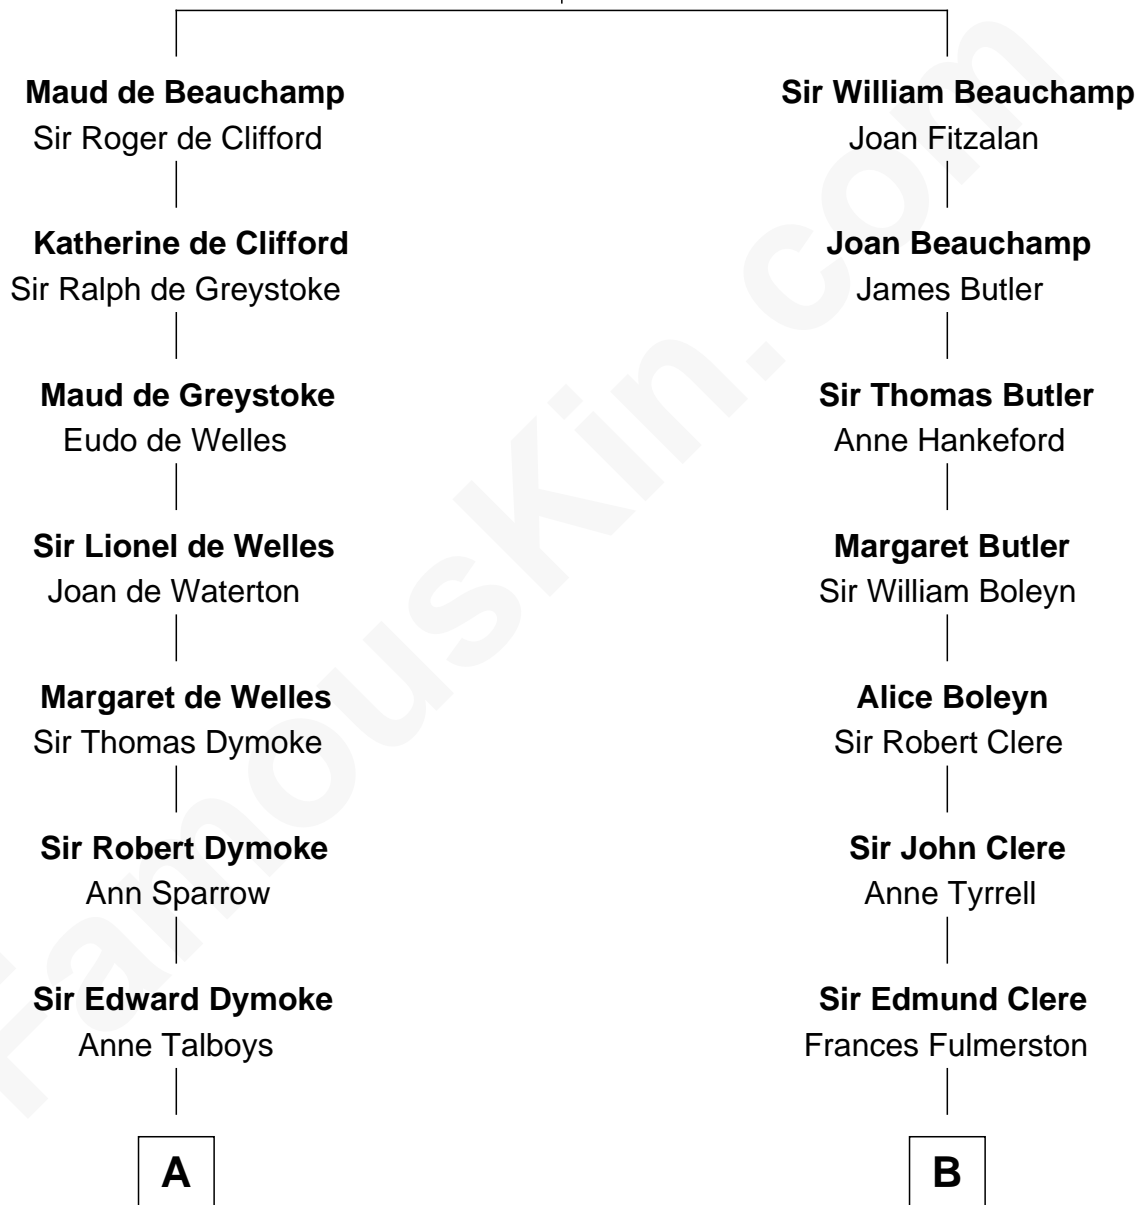

# FamousKin.com Relationship Chart of

**Meriwether Lewis**

*Lewis and Clark Expedition*

14th cousin 7 times removed of

**Sydney Biddle Barrows**

*Mayflower Madam*

**Sir Thomas de Beauchamp**

Katherine de Mortimer

**C**

**Helen Eva Ackley**  
William Gildersleeve Parke

**Elizabeth Parke**  
Percy Ballantine

**John Boyd Ballantine**  
Anne L. Crawford

**Jeannette Ballantine**  
Donald Byers Barrows

**Sydney Biddle Barrows**  
*Mayflower Madam*