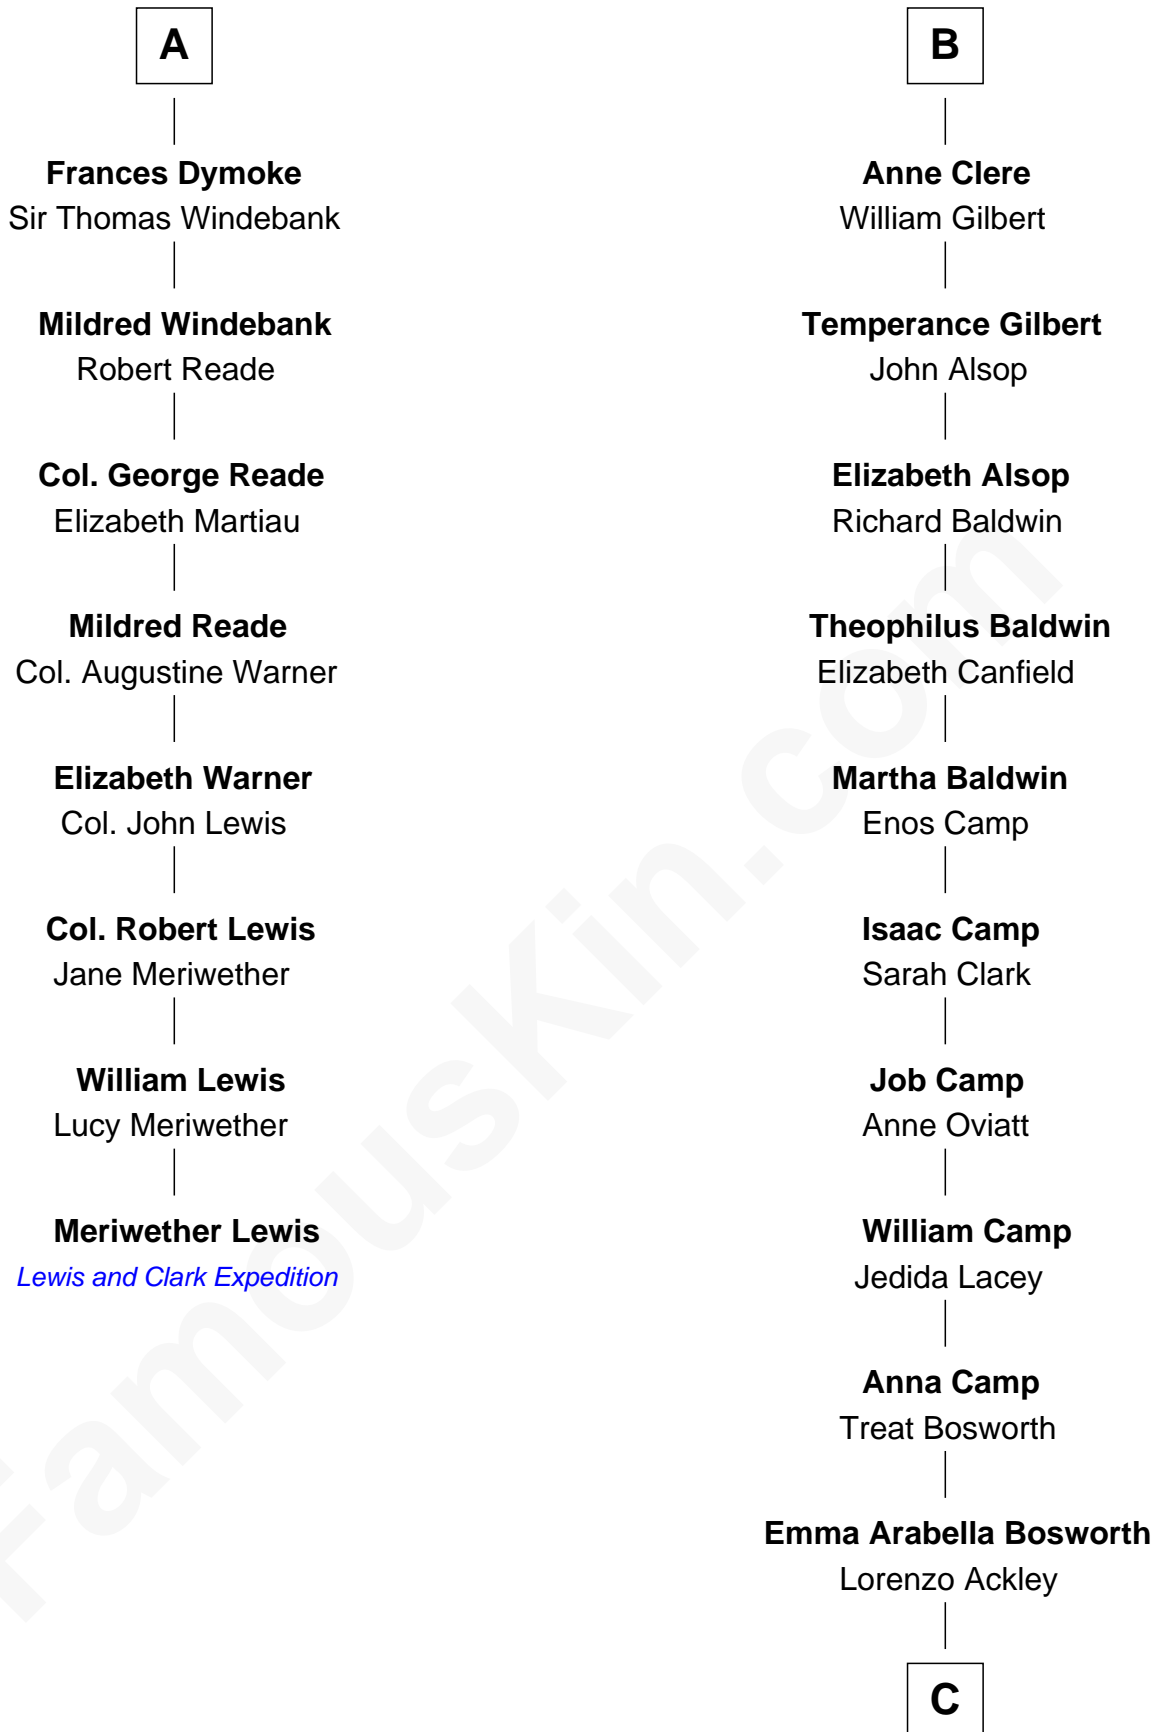

# FamousKin.com Relationship Chart of

**Meriwether Lewis**

*Lewis and Clark Expedition*

14th cousin 7 times removed of

**Sydney Biddle Barrows**

*Mayflower Madam*

**Sir Thomas de Beauchamp**

Katherine de Mortimer

**C**

**Helen Eva Ackley**  
William Gildersleeve Parke

**Elizabeth Parke**  
Percy Ballantine

**John Boyd Ballantine**  
Anne L. Crawford

**Jeannette Ballantine**  
Donald Byers Barrows

**Sydney Biddle Barrows**  
*Mayflower Madam*